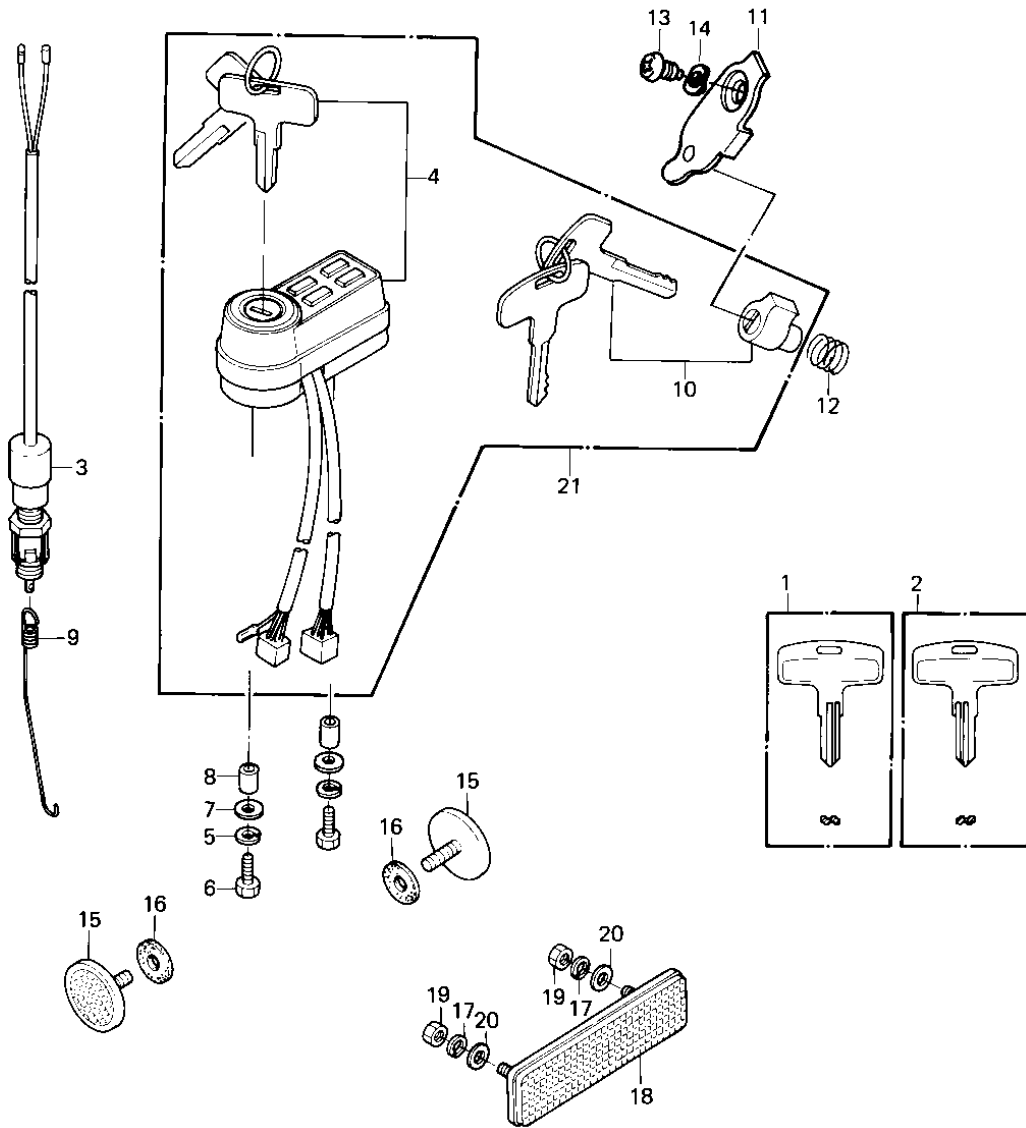

# 1981 KE175 PARTS DIAGRAM

IGNITION SWITCH/LOCKS/REFLECTORS ('80-'8

# 1981 KE175 PARTS LIST

IGNITION SWITCH/LOCKS/REFLECTORS ('80-'8

ITEM NAME	PART NUMBER	QUANTITY
KEY,BLANK (Ref # 1)	27008-1026	(1
KEY,BLANK (Ref # 2)	27008-1027	(1
SWITCH,BRAKE LIGHT (Ref # 3)	27010-025	1
SWITCH ASSY,IGNITION (Ref # 4)	27005-1005	1
WASHER SPRING 6MM (Ref # 5)	461F0600	2
BOLT 6X22 (Ref # 6)	112B0622	2
WASHER 6.5X20X1.6T (Ref # 7)	92022-125	2
COLLAR (Ref # 8)	92027-241	2
SPRING,BRAKE SWITCH (Ref # 9)	92081-1082	1
LOCK ASSY,STEERING (Ref # 10)	27016-042	1
CAP,STEERING LOCK (Ref # 11)	11012-1134	1
CAP,STEERING LOCK (Ref # 11)	11012-1134	1
SPRING-STEERING LOCK (Ref # 12)	27032-001	1
SCREW-TAPPING (Ref # 13)	92008-007	1
WASHER (Ref # 14)	92097-003	1
REFLECTOR,REFLEX (Ref # 15)	28012-016	2
DAMPER RUBBER,REFLECT (Ref # 16)	92094-011	2
WASHER SPRING 5MM (Ref # 17)	461F0500	2
REFLECTOR,REAR REFLEX (Ref # 18)	28012-1005	1
NUT,5MM (Ref # 19)	311B0500	2
WASHER PLAIN 5MM (Ref # 20)	411B0500	2
LOCK ASSY,KE175-D2 (Ref # 21)	27004-5018	(1