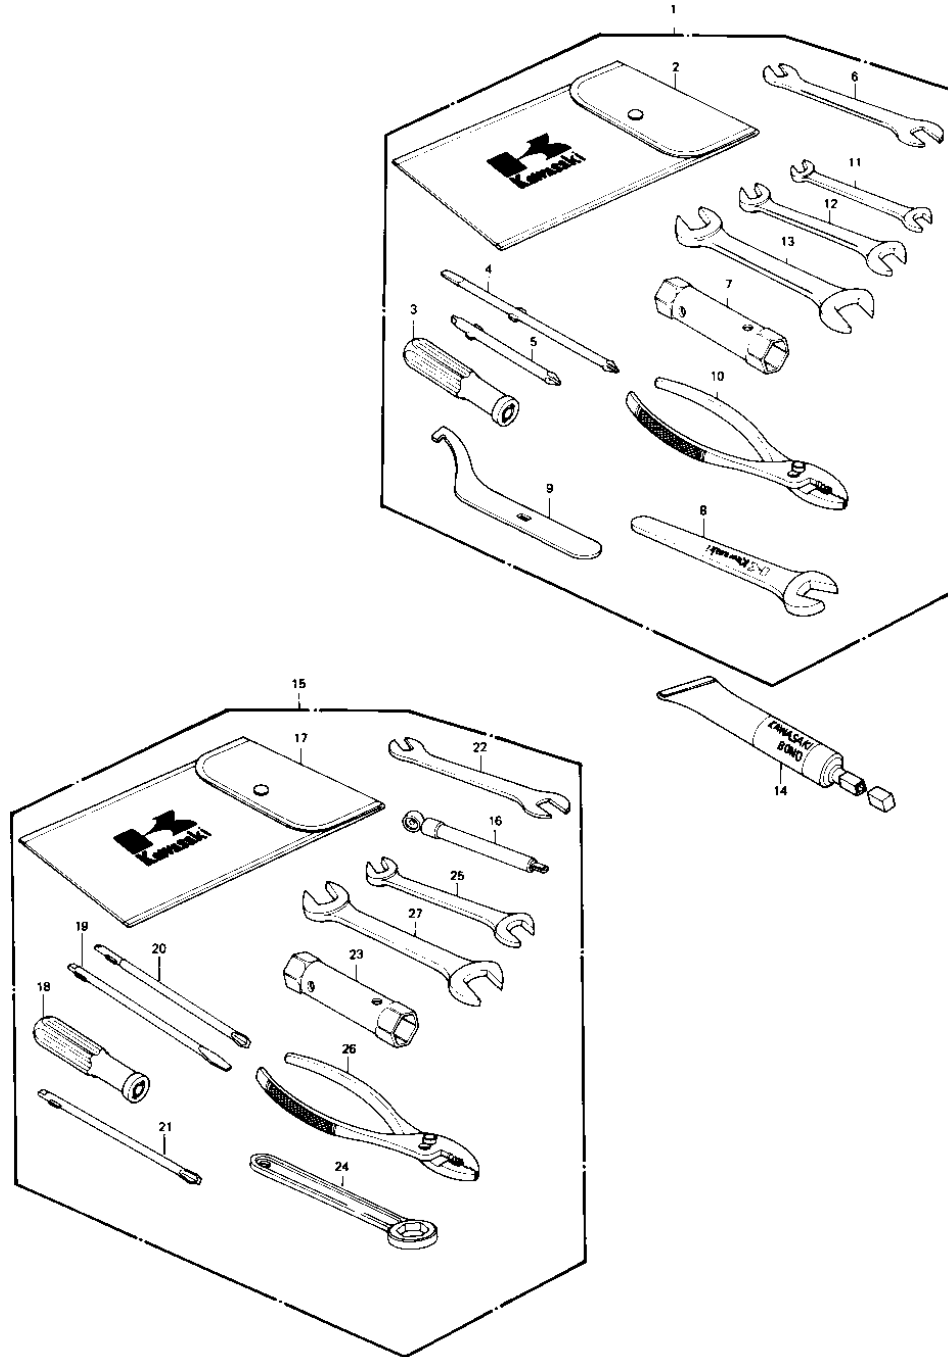

# 1981 KE175 PARTS DIAGRAM

# 1981 KE175 PARTS LIST

## OWNER TOOLS

| ITEM NAME                        | PART NUMBER | QUANTITY |
|----------------------------------|-------------|----------|
| TOOL KIT (Ref # 1)               | 56007-1023  | 1        |
| BAG,TOOL (Ref # 2)               | 56008-008   | 1        |
| GRIP,SCREW DRIVER (Ref # 3)      | 92106-1001  | 1        |
| TOOL-DRIVER (Ref # 4)            | 92107-1052  | 1        |
| SCREW DRIVER #3 PHLIP (Ref # 5)  | 92107-005   | 1        |
| TIGHTENER,SPOKE (Ref # 6)        | 92108-011   | 1        |
| WRENCH,BOX,17X21 (Ref # 7)       | 92110-012   | 1        |
| WRENCH,OPEN END,19M/M (Ref # 8)  | 92110-1004  | 1        |
| WRENCH,HOOK (Ref # 9)            | 92110-1014  | 1        |
| PLIERS,160MM (Ref # 10)          | 92112-003   | 1        |
| WRENCH,OPEN,8X10 (Ref # 11)      | 92126-001   | 1        |
| WRENCH,OPEN END,12X13 (Ref # 12) | 92126-002   | 1        |
| TOOL-WRENCH,OPEN END, (Ref # 13) | 92110-1153  | 1        |
| LIQUID GASKET (Ref # 14)         | 92104-002   | (1       |
| TOOL KIT (Ref # 15)              | 56007-1072  | 1        |
| GAUGE,AIR,3.5KG/CM2 (Ref # 16)   | 52005-1031  | 1        |
| BAG,TOOL (Ref # 17)              | 56008-008   | 1        |
| GRIP,SCREW DRIVER (Ref # 18)     | 92106-1001  | 1        |
| 92107-1052 (Canada) (Ref # 19)   | 92107-007   | 1        |
| TOOL-DRIVER (Ref # 20)           | 92107-1052  | 1        |
| 92107-1002 (Canada) (Ref # 21)   | 92107-008   | 1        |
| TIGHTENER,SPOKE (Ref # 22)       | 92108-011   | 1        |
| WRENCH,BOX,17X21 (Ref # 23)      | 92110-012   | 1        |
| TOOL-WRENCH,BOX END,2 (Ref # 24) | 92110-1148  | 1        |
| TOOL-WRENCH,OPEN END (Ref # 25)  | 92110-1038  | 1        |
| PLIERS,160MM (Ref # 26)          | 92112-003   | 1        |
| TOOL-WRENCH,OPEN END, (Ref # 27) | 92110-1153  | 2        |