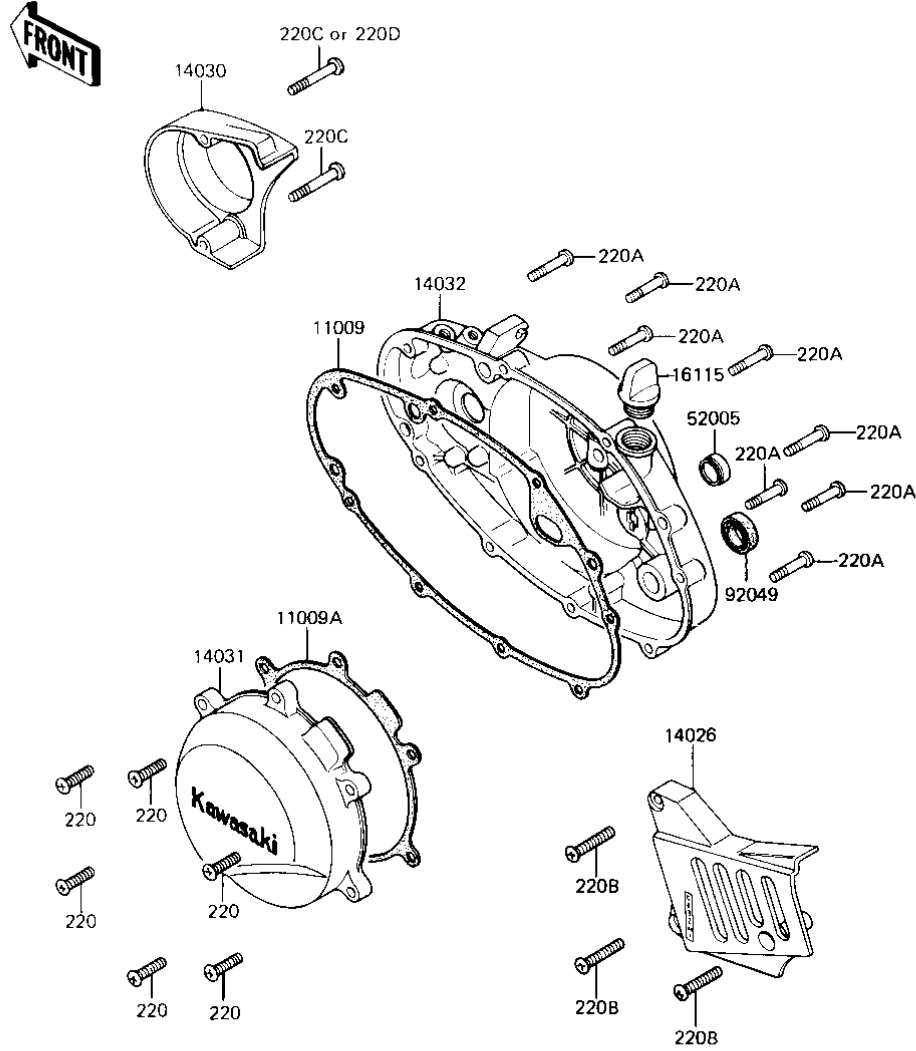

1983 KE175 PARTS DIAGRAM

ENGINE COVERS ('82-'83 KE175-D4/D5)

E1430-0010

1983 KE175 PARTS LIST

ENGINE COVERS ('82-'83 KE175-D4/D5)

ITEM NAME	PART NUMBER	QUANTITY
GASKET,CLUTCH COVER (Ref # 11009)	11009-1062	1
GASKET,MAGNETO COVER (Ref # 11009A)	11009-1063	1
COVER-CHAIN,F.BLACK (Ref # 14026)	14026-1067	1
COVER,OIL PUMP (Ref # 14030)	14030-1010	1
COVER,MAGNETO (Ref # 14031)	14031-1016	1
COVER,CLUTCH (Ref # 14032)	14032-1007	1
FILLER,OIL (Ref # 16115)	16115-018	1
GAUGE,OIL LEVEL (Ref # 52005)	52005-1005	1
OIL SEAL TB16267 (Ref # 92049)	92051-003	1
SCREW PAN HEAD 6X25 (Ref # 220)	220B0625	6
SCREW PAN HEAD 6X30 (Ref # 220A)	220B0630	8
SCREW PAN HEAD 6X35 (Ref # 220B)	220B0635	3
SCREW PAN HEAD 6X40 (Ref # 220C)	220B0640	1
SCREW PAN HEAD 6X50 (Ref # 220D)	220B0650	1