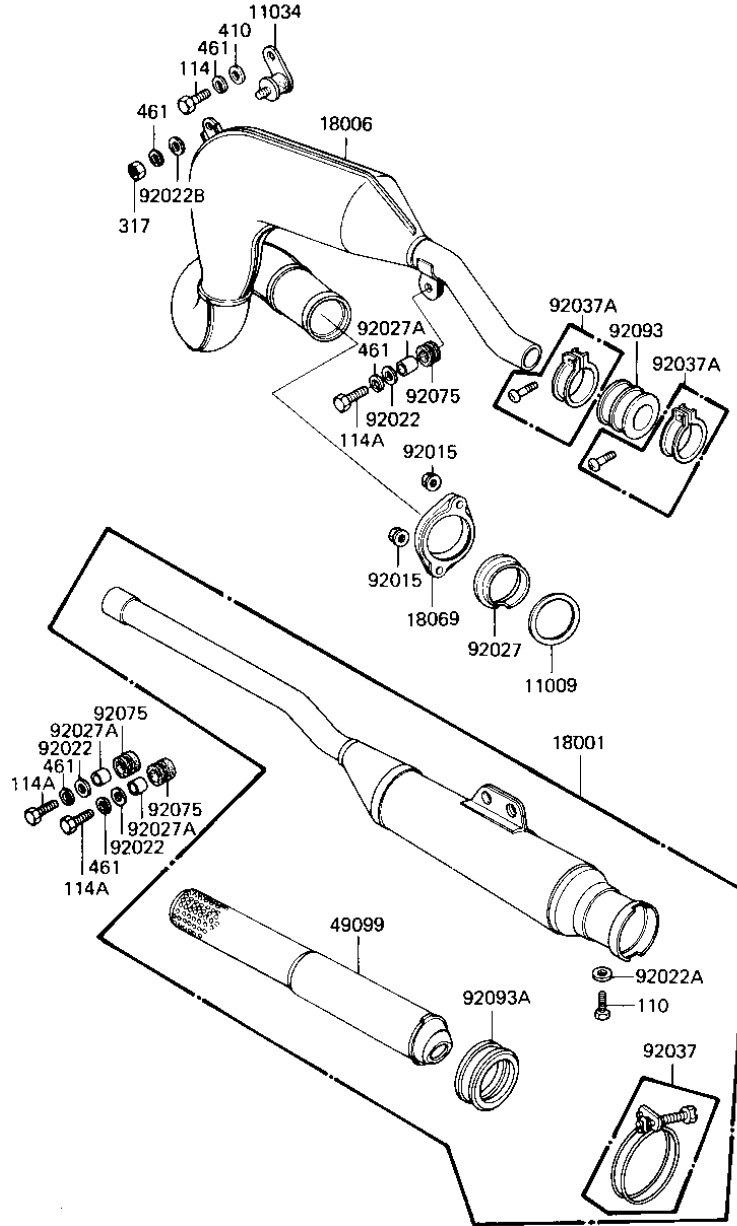

1983 KE175 PARTS DIAGRAM

MUFFLER ('82-'83 KE175-D4/D5)

E1140-0116

1983 KE175 PARTS LIST

MUFFLER ('82-'83 KE175-D4/D5)

ITEM NAME	PART NUMBER	QUANTITY
GASKET EXHAUST PIPE (Ref # 11009)	18067-008	1
BRACKET,MUFFLER (Ref # 11034)	18061-060	1
MUFFLER ASSY (Ref # 18001)	18001-1153	1
BODY,MUFFLER (Ref # 18006)	18006-1050	1
HOLDER,EXHAUST (Ref # 18069)	18069-049	1
BAFFLE PIPE,MUFFLER (Ref # 49099)	49099-1006	1
NUT,8M/M (Ref # 92015)	92015-1014	2
WASHER,8X26X2.3 (Ref # 92022)	92022-1564	3
WASHER OIL PUMP BANJO (Ref # 92022A)	92022-077	1
WASHER,8.5X20X1.6 (Ref # 92022B)	92022-1561	1
INSERT,EXHAUST HOLDER (Ref # 92027)	18070-007	1
COLLAR (Ref # 92027A)	92027-102	3
CLAMP MUFFLER (Ref # 92037)	92037-1190	1
CLAMP,CARBURETOR HOLD (Ref # 92037A)	92037-1242	2
DAMPER RUBBER-MUFFLER (Ref # 92075)	18063-005	3
SEAL,EXHAUST PIPE (Ref # 92093)	92093-1012	1
DUST SHIELD,MUFFLER (Ref # 92093A)	92093-1013	1
BOLT HEX HEAD 6X8 (Ref # 110)	110B0608	1
BOLT-SMALL-UPSET,8X16 (Ref # 114)	115G0816	1
BOLT HEX HEAD 8X28 (Ref # 114A)	114G0828	3
NUT,8M/M (Ref # 317)	317B0800	1
WASHER PLAIN 8MM (Ref # 410)	410B0800	1
WASHER SPRING 8MM (Ref # 461)	461F0800	5