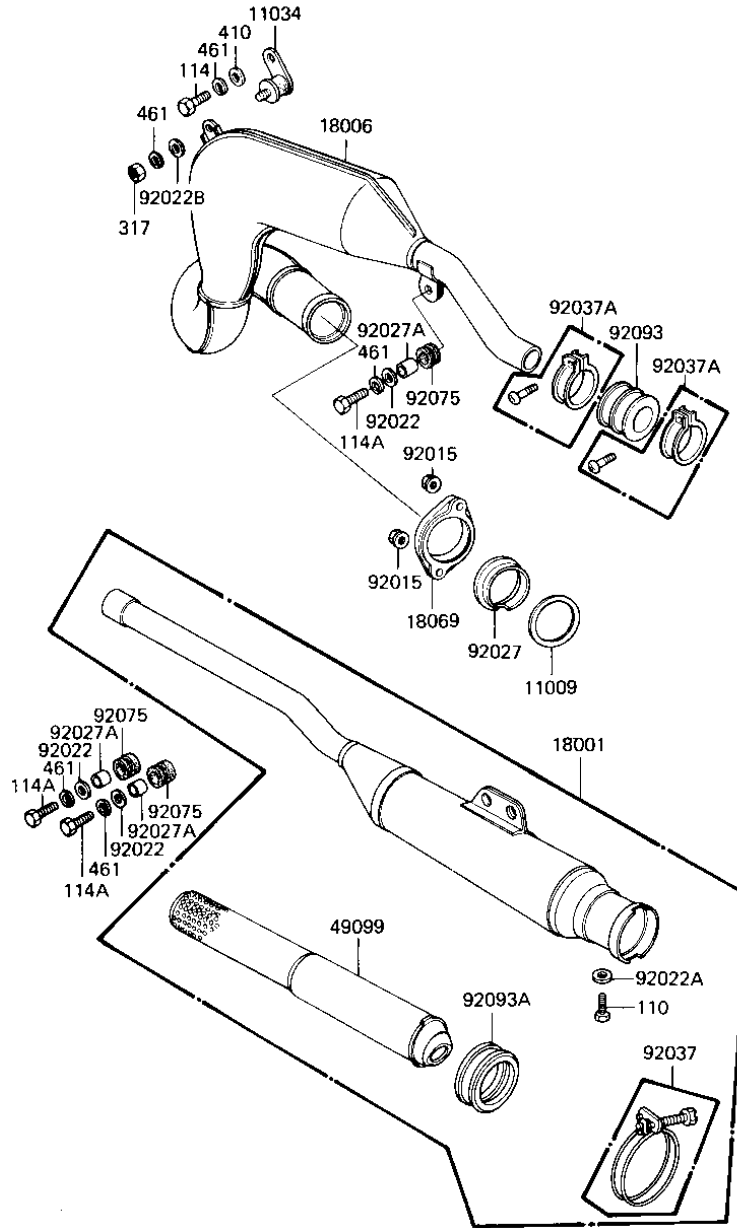

1983 KE175 PARTS DIAGRAM

MUFFLER ('82-'83 KE175-D4/D5)

E1140-0116

1983 KE175 PARTS LIST

MUFFLER ('82-'83 KE175-D4/D5)

ITEM NAME	PART NUMBER	QUANTITY
GASKET EXHAUST PIPE (Ref # 11009)	18067-008	1
BRACKET,MUFFLER (Ref # 11034)	18061-060	1
MUFFLER ASSY (Ref # 18001)	18001-1153	1
BODY,MUFFLER (Ref # 18006)	18006-1050	1
HOLDER,EXHAUST (Ref # 18069)	18069-049	1
BAFFLE PIPE,MUFFLER (Ref # 49099)	49099-1006	1
NUT,8M/M (Ref # 92015)	92015-1014	2
WASHER,8X26X2.3 (Ref # 92022)	92022-1564	3
WASHER OIL PUMP BANJO (Ref # 92022A)	92022-077	1
WASHER,8.5X20X1.6 (Ref # 92022B)	92022-1561	1
INSERT,EXHAUST HOLDER (Ref # 92027)	18070-007	1
COLLAR (Ref # 92027A)	92027-102	3
CLAMP MUFFLER (Ref # 92037)	92037-1190	1
CLAMP,CARBURETOR HOLD (Ref # 92037A)	92037-1242	2
DAMPER RUBBER-MUFFLER (Ref # 92075)	18063-005	3
SEAL,EXHAUST PIPE (Ref # 92093)	92093-1012	1
DUST SHIELD,MUFFLER (Ref # 92093A)	92093-1013	1
BOLT HEX HEAD 6X8 (Ref # 110)	110B0608	1
BOLT-SMALL-UPSET,8X16 (Ref # 114)	115G0816	1
BOLT HEX HEAD 8X28 (Ref # 114A)	114G0828	3
NUT,8M/M (Ref # 317)	317B0800	1
WASHER PLAIN 8MM (Ref # 410)	410B0800	1
WASHER SPRING 8MM (Ref # 461)	461F0800	5