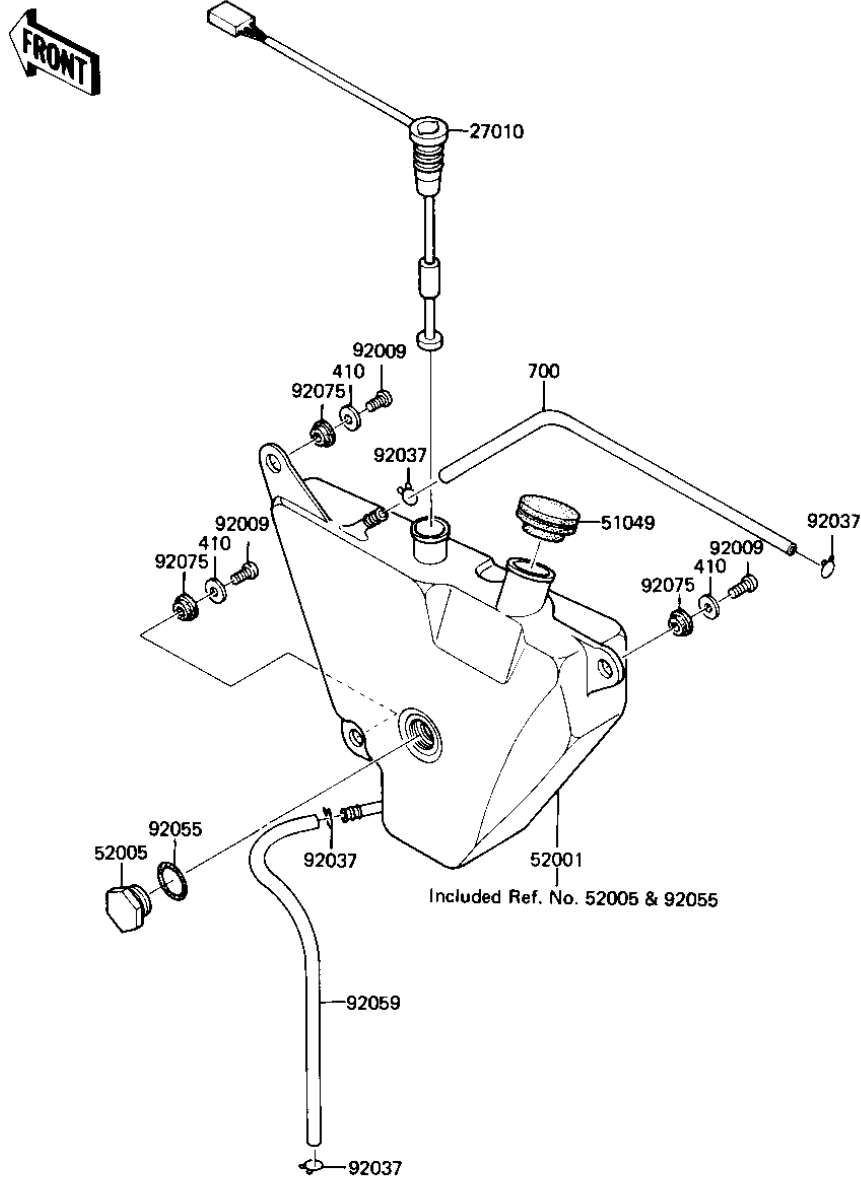

1983 KE175 PARTS DIAGRAM

OIL TANK ('82-'83 KE175-D4/D5)

F2450-0001

1983 KE175 PARTS LIST

OIL TANK ('82-'83 KE175-D4/D5)

ITEM NAME	PART NUMBER	QUANTITY
SWITCH,OIL CHECK (Ref # 27010)	27010-1031	1
CAP-OIL TANK (Ref # 51049)	51049-1004	1
TANK,OIL (Ref # 52001)	52001-1006	1
GUAGE-OIL LEVEL (Ref # 52005)	52015-002	1
SCREW-PAN HEAD,6MM (Ref # 92009)	92011-026	3
CLAMP FUEL PIPE (Ref # 92037)	92037-010	4
"O" RING,20MM (Ref # 92055)	92055-051	1
TUBE,VINYL,4.5X400 (Ref # 92059)	92059-107	1
RUBBER,METER (Ref # 92075)	92075-172	3
WASHER PLAIN 8MM (Ref # 410)	410B0800	3
TUBE-VINYL,5X400 (Ref # 700)	700Q05400	1