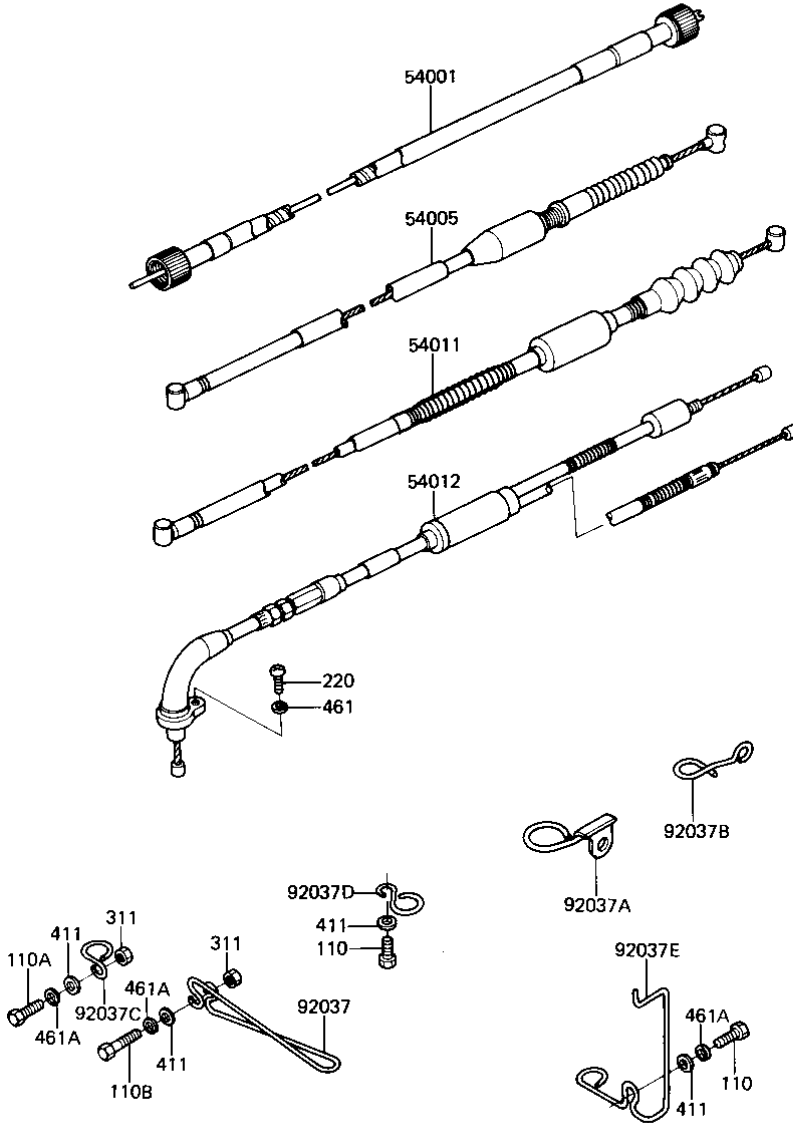

# 1982 KE175 PARTS DIAGRAM

CABLES ('82-'83 KE175-D4/D5)

F2540-0062

# 1982 KE175 PARTS LIST

CABLES ('82-'83 KE175-D4/D5)

ITEM NAME	PART NUMBER	QUANTITY
CABLE,SPEEDOMETER (Ref # 54001)	54001-1011	1
CABLE-BRAKE (Ref # 54005)	54005-1030	1
CABLE-CLUTCH (Ref # 54011)	54011-1063	1
CABLE,THROTTLE CONTRL (Ref # 54012)	54012-1023	1
CLAMP,CABLE (Ref # 92037)	92037-1014	1
CLAMP,CABLE (Ref # 92037A)	92037-1015	1
CLAMP,CABLE (Ref # 92037B)	92037-1016	1
CLAMP,CABLE (Ref # 92037C)	92037-1033	1
CLAMP,CABLE (Ref # 92037D)	92037-1034	1
CLAMP (Ref # 92037E)	92037-1084	1
BOLT-UPSET,6X12 (Ref # 110)	112G0612	2
BOLT-UPSET (Ref # 110A)	112G0618	1
BOLT-UPSET (Ref # 110B)	112G0625	1
SCREW PAN HEAD 5X10 (Ref # 220)	220B0510	1
NUT 6MM (Ref # 311)	311B0600	2
WASHER PLAIN 6MM (Ref # 411)	411B0600	4
WASHER SPRING 5MM (Ref # 461)	461F0500	1
WASHER SPRING 6MM (Ref # 461A)	461F0600	4