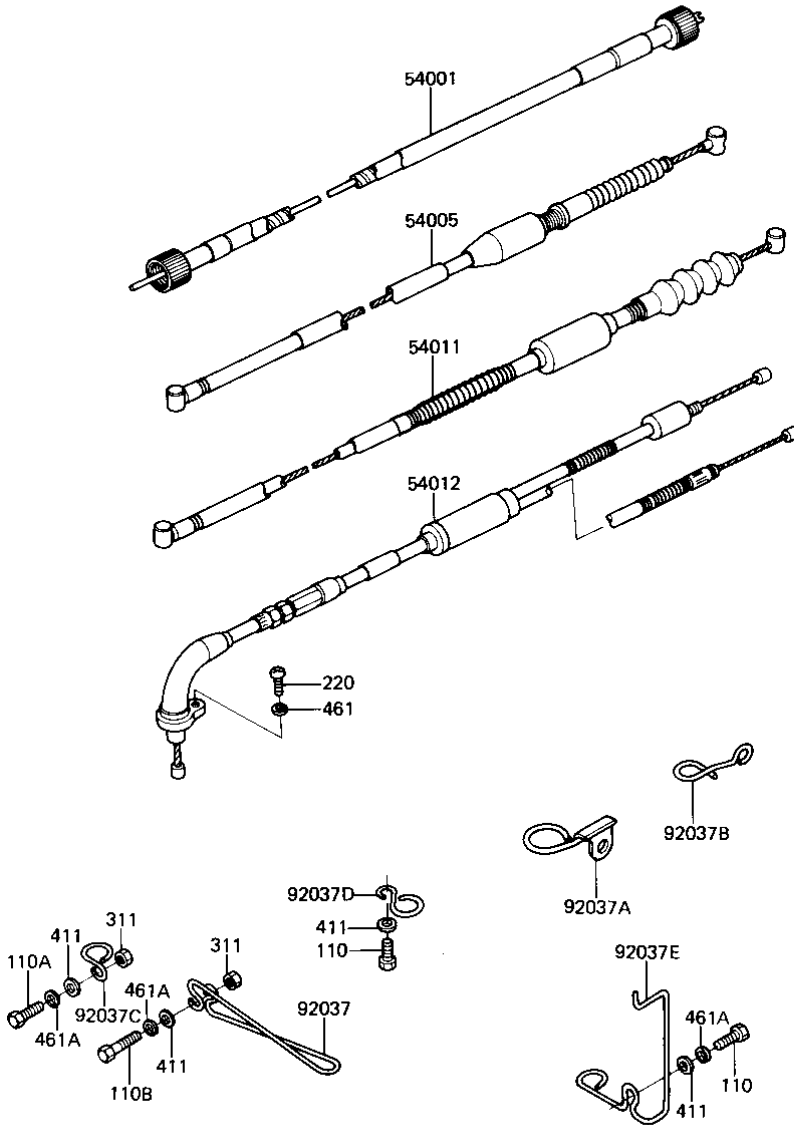

# 1983 KE175 PARTS DIAGRAM

CABLES ('82-'83 KE175-D4/D5)

F2540-0062

## 1983 KE175 PARTS LIST

CABLES ('82-'83 KE175-D4/D5)

ITEM NAME	PART NUMBER	QUANTITY
CABLE,SPEEDOMETER (Ref # 54001)	54001-1011	1
CABLE-BRAKE (Ref # 54005)	54005-1030	1
CABLE-CLUTCH (Ref # 54011)	54011-1063	1
CABLE,THROTTLE CONTRL (Ref # 54012)	54012-1023	1
CLAMP,CABLE (Ref # 92037)	92037-1014	1
CLAMP,CABLE (Ref # 92037A)	92037-1015	1
CLAMP,CABLE (Ref # 92037B)	92037-1016	1
CLAMP,CABLE (Ref # 92037C)	92037-1033	1
CLAMP,CABLE (Ref # 92037D)	92037-1034	1
CLAMP (Ref # 92037E)	92037-1084	1
BOLT-UPSET,6X12 (Ref # 110)	112G0612	2
BOLT-UPSET (Ref # 110A)	112G0618	1
BOLT-UPSET (Ref # 110B)	112G0625	1
SCREW PAN HEAD 5X10 (Ref # 220)	220B0510	1
NUT 6MM (Ref # 311)	311B0600	2
WASHER PLAIN 6MM (Ref # 411)	411B0600	4
WASHER SPRING 5MM (Ref # 461)	461F0500	1
WASHER SPRING 6MM (Ref # 461A)	461F0600	4