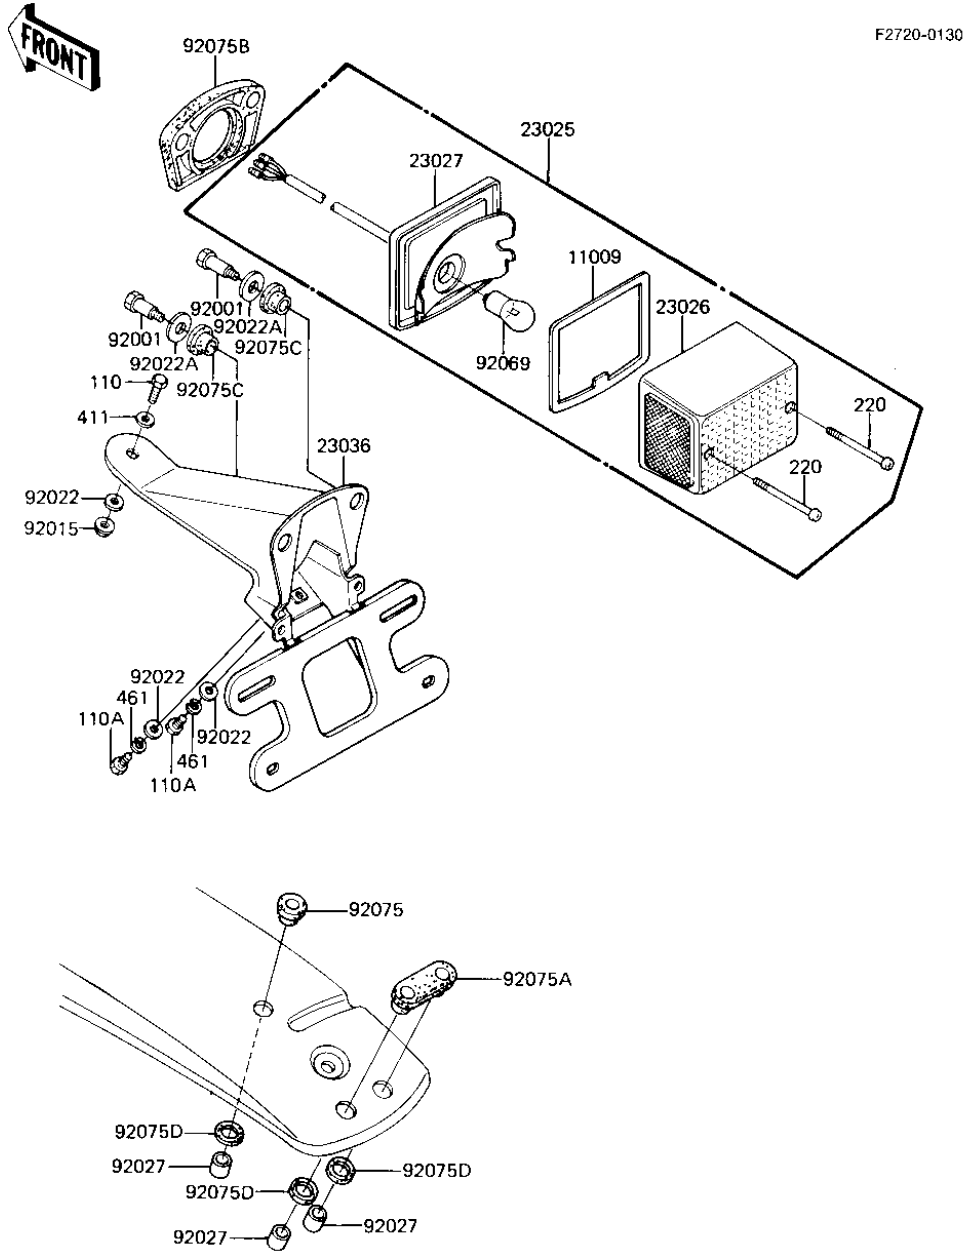

1983 KE175 PARTS DIAGRAM

TAILLIGHT ('82-'83 KE175-D4/D5)

1983 KE175 PARTS LIST

TAILLIGHT ('82-'83 KE175-D4/D5)

ITEM NAME	PART NUMBER	QUANTITY
GASKET,TAIL LAMP LENS (Ref # 11009)	11009-1078	1
LAMP-TAIL (Ref # 23025)	23025-1032	1
LENS,TAIL LAMP (Ref # 23026)	23026-1003	1
CASE,TAIL LAMP (Ref # 23027)	23027-1020	1
BRACKET,LICENSE PLATE (Ref # 23036)	23036-1010	1
BOLT,HEX HEAD (Ref # 92001)	92001-1118	2
NUT-6MM (Ref # 92015)	92015-1078	1
WASHER 6.5X20X1.6T (Ref # 92022)	92022-125	3
WASHER,8.5X20X1.6 (Ref # 92022A)	92022-1561	2
COLLAR 6.8X10X14.5 (Ref # 92027)	92027-156	3
BULB,60-32/3CP (Ref # 92069)	92069-074	1
DAMPER,TAIL LAMP (Ref # 92075)	92075-1004	1
DAMPER,TAIL LAMP (Ref # 92075A)	92075-1005	1
DAMPER RUBBER,TL LAMP (Ref # 92075B)	92075-1094	1
DAMPER RUBBER (Ref # 92075C)	92075-1095	2
DAMPER RUBBER,SIGNAL (Ref # 92075D)	92075-310	3
BOLT-UPSET (Ref # 110)	112G0630	1
BOLT-UPSET (Ref # 110A)	112G0630	2
SCREW-PAN-CROS,4X40 (Ref # 220)	220R0440	2
WASHER PLAIN 6MM (Ref # 411)	411B0600	1
WASHER SPRING 6MM (Ref # 461)	461F0600	2