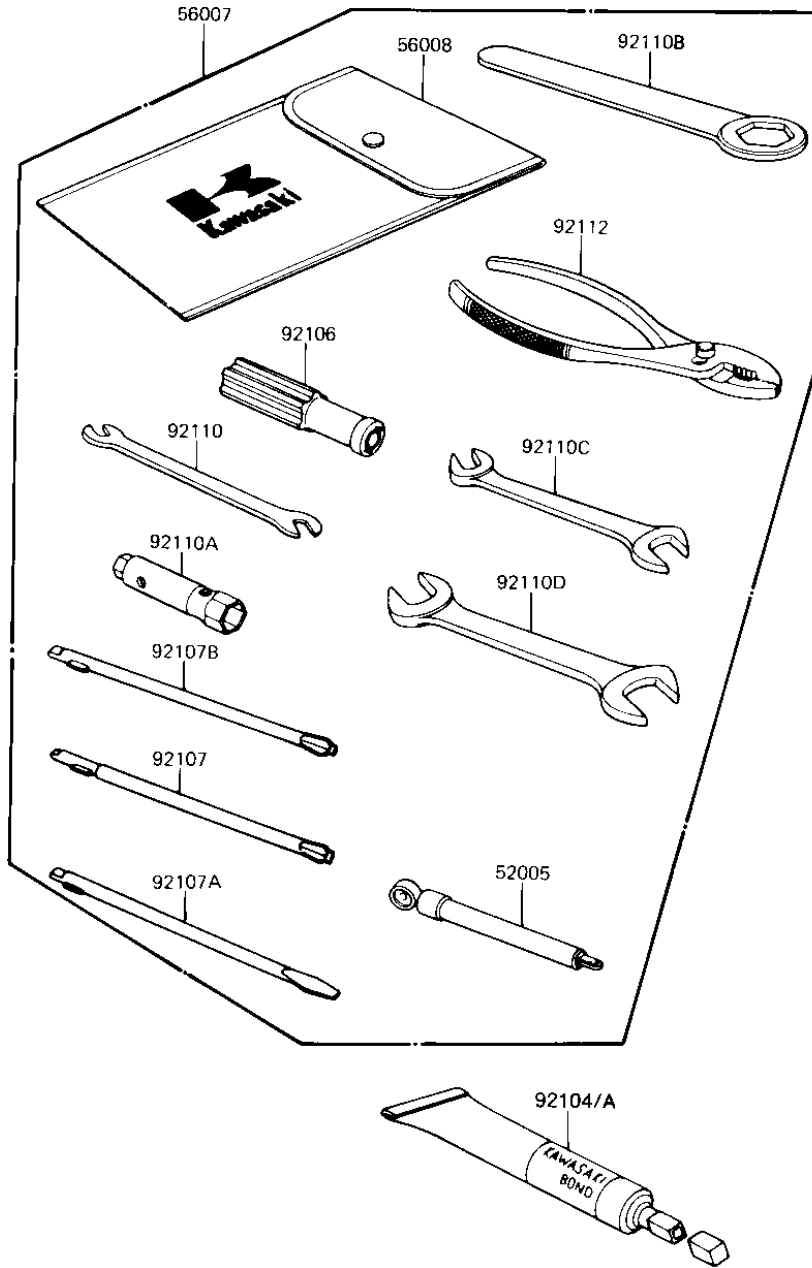

1982 KE175 PARTS DIAGRAM

OWNER TOOLS (KE175-D4)

F2810-0096

1982 KE175 PARTS LIST

OWNER TOOLS (KE175-D4)

ITEM NAME	PART NUMBER	QUANTITY
GAUGE,AIR,3.5KG/CM2 (Ref # 52005)	52005-1031	1
TOOL KIT (Ref # 56007)	56007-1072	1
BAG,TOOL (Ref # 56008)	56008-008	1
LIQUID GASKET (Ref # 92104)	92104-002	1
GASKET-LIQUID,BLACK (Ref # 92104A)	92104-1003	1
GRIP,SCREW DRIVER (Ref # 92106)	92106-1001	1
TOOL-DRIVER (Ref # 92107)	92107-1052	1
92107-1052 (Canada) (Ref # 92107A)	92107-007	1
92107-1002 (Canada) (Ref # 92107B)	92107-008	1
TIGHTENER,SPOKE (Ref # 92110)	92108-011	1
WRENCH,BOX,17X21 (Ref # 92110A)	92110-012	1
TOOL-WRENCH,BOX END,2 (Ref # 92110B)	92110-1148	1
TOOL-WRENCH,OPEN END (Ref # 92110C)	92110-1038	1
TOOL-WRENCH,OPEN END, (Ref # 92110D)	92110-1153	2
PLIERS,160MM (Ref # 92112)	92112-003	1