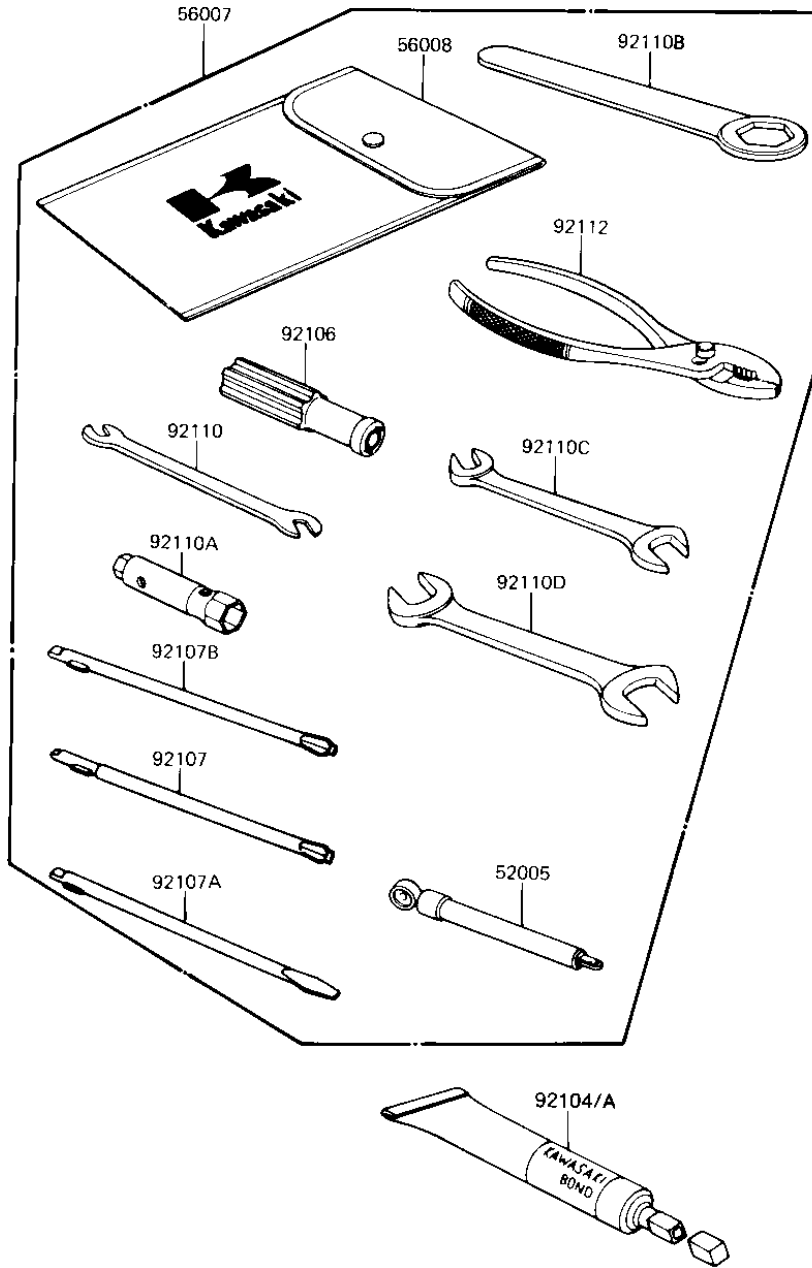

# 1983 KE175 PARTS DIAGRAM

OWNER TOOLS (KE175-D4)

F2810-0096

# 1983 KE175 PARTS LIST

## OWNER TOOLS (KE175-D4)

ITEM NAME	PART NUMBER	QUANTITY
GAUGE,AIR,3.5KG/CM2 (Ref # 52005)	52005-1031	1
TOOL KIT (Ref # 56007)	56007-1072	1
BAG,TOOL (Ref # 56008)	56008-008	1
LIQUID GASKET (Ref # 92104)	92104-002	1
GASKET-LIQUID,BLACK (Ref # 92104A)	92104-1003	1
GRIP,SCREW DRIVER (Ref # 92106)	92106-1001	1
TOOL-DRIVER (Ref # 92107)	92107-1052	1
92107-1052 (Canada) (Ref # 92107A)	92107-007	1
92107-1002 (Canada) (Ref # 92107B)	92107-008	1
TIGHTENER,SPOKE (Ref # 92110)	92108-011	1
WRENCH,BOX,17X21 (Ref # 92110A)	92110-012	1
TOOL-WRENCH,BOX END,2 (Ref # 92110B)	92110-1148	1
TOOL-WRENCH,OPEN END (Ref # 92110C)	92110-1038	1
TOOL-WRENCH,OPEN END, (Ref # 92110D)	92110-1153	2
PLIERS,160MM (Ref # 92112)	92112-003	1