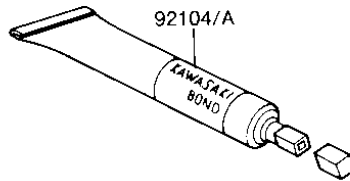

1983 KE175 PARTS DIAGRAM

OWNER TOOLS (KE175-D5)

F2810-0097

1983 KE175 PARTS LIST

OWNER TOOLS (KE175-D5)

ITEM NAME	PART NUMBER	QUANTITY
TOOLKIT (Ref # 56007)	56007-1280	1
BAG,TOOLKIT (Ref # 56008)	56008-1019	1
LIQUID GASKET (Ref # 92104)	92104-002	1
GASKET-LIQUID,BLACK (Ref # 92104A)	92104-1003	1
GRIP,SCREW DRIVER (Ref # 92106)	92106-1001	1
TOOL-DRIVER (Ref # 92107)	92107-1052	1
SCREW DRIVER #3 PHLIP (Ref # 92107A)	92107-005	1
TOOL-WRENCH,BOX END,2 (Ref # 92110)	92110-1148	1
TOOL-WRENCH,OPEN END (Ref # 92110A)	92110-1038	1
TOOL-WRENCH,SPROK,5.1 (Ref # 92110B)	92110-1044	1
WRENCH,SPARK PLUG (Ref # 92110C)	92108-008	1
TOOL-WRENCH,OPEN END, (Ref # 92110D)	92110-1153	1
PLIERS,160MM (Ref # 92112)	92112-003	1