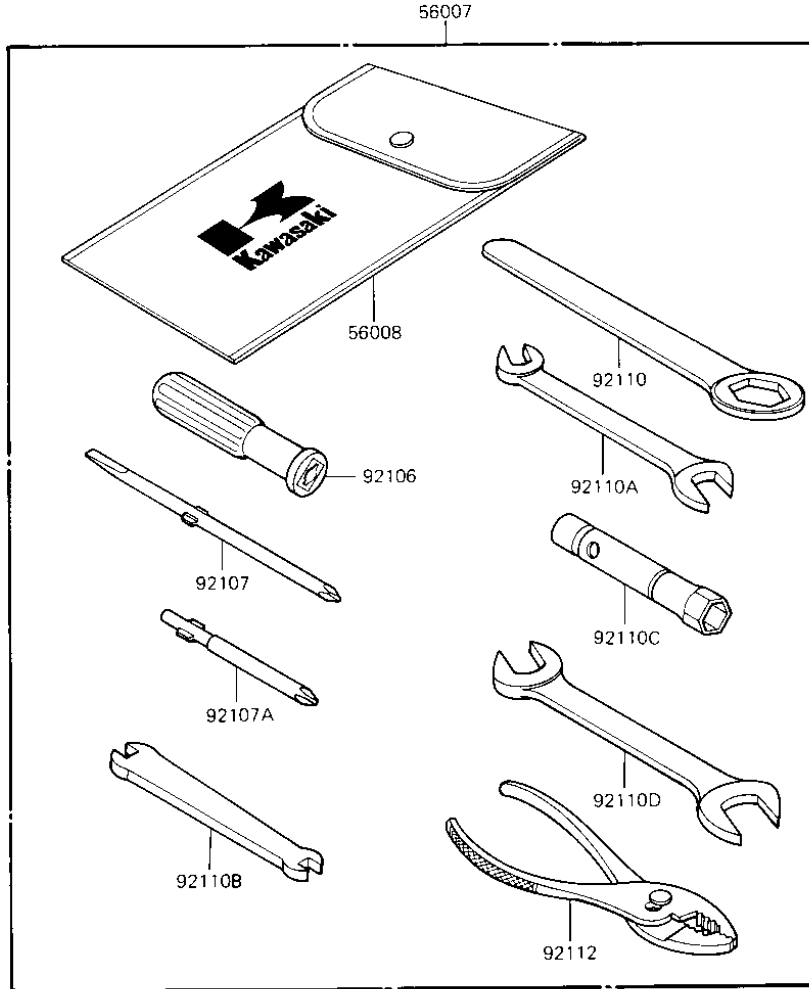

1983 KE175 PARTS DIAGRAM

OWNER TOOLS (KE175-D5)

F2810-0097

1983 KE175 PARTS LIST

OWNER TOOLS (KE175-D5)

ITEM NAME	PART NUMBER	QUANTITY
TOOLKIT (Ref # 56007)	56007-1280	1
BAG,TOOLKIT (Ref # 56008)	56008-1019	1
LIQUID GASKET (Ref # 92104)	92104-002	1
GASKET-LIQUID,BLACK (Ref # 92104A)	92104-1003	1
GRIP,SCREW DRIVER (Ref # 92106)	92106-1001	1
TOOL-DRIVER (Ref # 92107)	92107-1052	1
SCREW DRIVER #3 PHLIP (Ref # 92107A)	92107-005	1
TOOL-WRENCH,BOX END,2 (Ref # 92110)	92110-1148	1
TOOL-WRENCH,OPEN END (Ref # 92110A)	92110-1038	1
TOOL-WRENCH,SPROK,5.1 (Ref # 92110B)	92110-1044	1
WRENCH,SPARK PLUG (Ref # 92110C)	92108-008	1
TOOL-WRENCH,OPEN END, (Ref # 92110D)	92110-1153	1
PLIERS,160MM (Ref # 92112)	92112-003	1