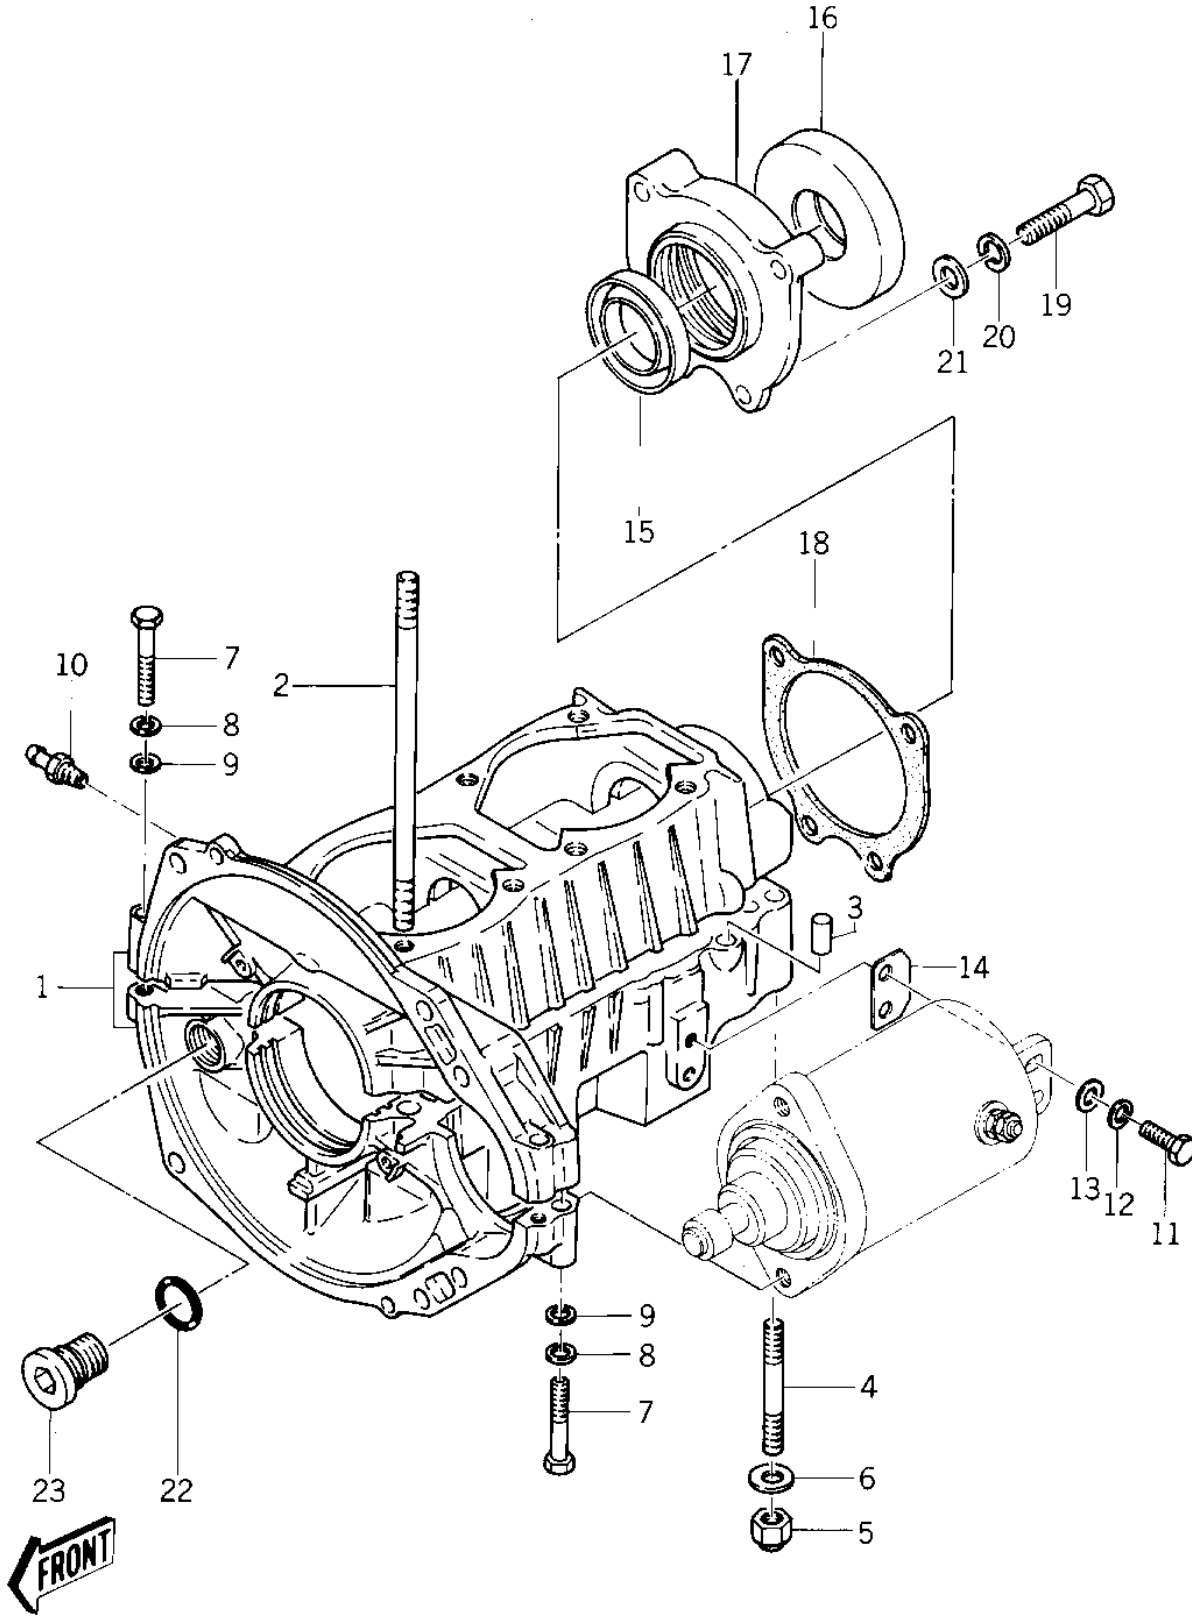

1978 JS440 PARTS DIAGRAM

CRANKCASE ('77-'78 A1/A1A/A2)

1978 JS440 PARTS LIST

CRANKCASE ('77-'78 A1/A1A/A2)

ITEM NAME	PART NUMBER	QUANTITY
CRANKCASE SET (Ref # 1)	14001-3015	
CRANKCASE SET (Ref # 1)	14001-3015	
STUD (Ref # 2)	92004-507	
PIN-DOWEL (Ref # 3)	92042-007	
STUD (Ref # 4)	92004-514	
NUT-CAP,8MM (Ref # 5)	92015-3003	
WASHER (Ref # 6)	410S0800	
BOLT 6X40 (Ref # 7)	110R0640	
WASHER-SPRING,6MM (Ref # 8)	461S0600	
WASHER (Ref # 9)	410S0600	
JOINT,PULS (Ref # 10)	59071-506	
BOLT 6X20 (Ref # 11)	110R0620	
WASHER-SPRING,6MM (Ref # 12)	461S0600	
WASHER (Ref # 13)	410S0600	
SHIM,STARTER,T=0.4M/M (Ref # 14)	92025-3012	
SHIM,STARTER,T=0.6M/M (Ref # 14)	92025-3013	
SHIM,STARTER,T=0.8M/M (Ref # 14)	92025-3014	
SEAL,OIL DC305513 (Ref # 15)	92050-512	
SEAL,OIL SCY547410 (Ref # 16)	92050-508	
HOUSING,OIL SEAL (Ref # 17)	23072-513-9G	
GASKET,HOUSING (Ref # 18)	92065-515	
BOLT,8X38 (Ref # 19)	92001-3017	
WASHER SPRING 8MM (Ref # 20)	461S0800	
WASHER (Ref # 21)	410S0800	
"O" RING,16MM (Ref # 22)	670B2016	
JOINT-STATOR WIRE (Ref # 23)	59071-516	