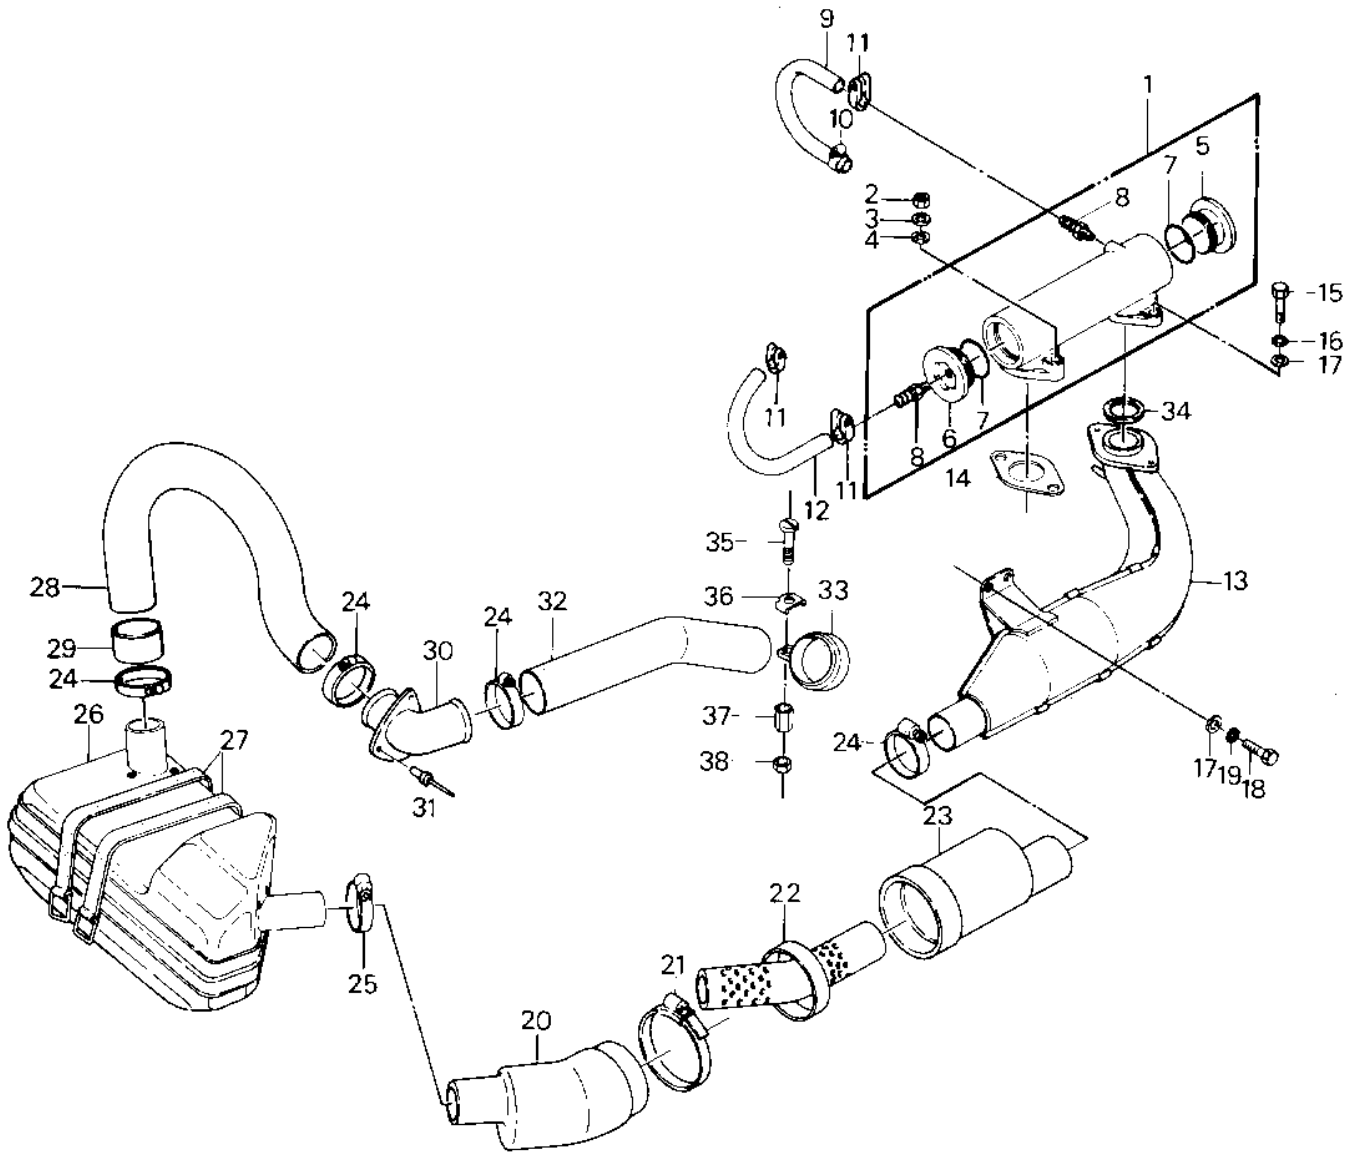

1978 JS440 PARTS DIAGRAM

MUFFLER (77-'78 A1/A1A/A2)

1978 JS440 PARTS LIST

MUFFLER ('77-'78 A1/A1A/A2)

ITEM NAME	PART NUMBER	QUANTITY
PIPE-EXHAUST (Ref # 1)	18049-3006-YR	
NUT,8 M/M (Ref # 2)	311M0800	
NUT,8 M/M (Ref # 2)	311M0800	
WASHER SPRING 8MM (Ref # 3)	461S0800	
WASHER (Ref # 4)	410S0800	
PLUG,EXHAUST(1) (Ref # 5)	92066-501-9G	
PLUG,EXHAUST(2) (Ref # 6)	92066-502-9G	
"0" RING (Ref # 7)	671B2545	
JOINT,HOSE (Ref # 8)	92005-3001	
JOINT,HOSE (Ref # 8)	92005-3001	
HOSE (Ref # 9)	92059-523	
CLAMP,HOSE (Ref # 10)	92037-504	
CLAMP,HOSE (Ref # 11)	92037-504	
CLAMP,HOSE (Ref # 11)	92037-504	
HOSE (Ref # 12)	92059-523	
EXPANSION CHAMBER (Ref # 13)	18001-520	
GASKET,EXHAUST (Ref # 14)	11060-3710	
BOLT,8X45 (Ref # 15)	110R0845	
WASHER SPRING 8MM (Ref # 16)	461S0800	
WASHER (Ref # 17)	410S0800	
BOLT,8X20 (Ref # 18)	110R0820	
WASHER SPRING 8MM (Ref # 19)	461S0800	
TUBE (Ref # 20)	92059-543	
CLAMP (Ref # 21)	92037-541	
PIPE-RESNTR. CONNECTR (Ref # 22)	59151-528	
TUBE (Ref # 23)	92059-542	
CLAMP (Ref # 24)	92037-509	
CLAMP,HOSE (Ref # 25)	92037-506	
MUFFLER-COMP,WATERBOX (Ref # 26)	49070-3714	

1978 JS440 PARTS LIST

MUFFLER ('77-'78 A1/A1A/A2)

ITEM NAME	PART NUMBER	QUANTITY
BAND (Ref # 27)	92072-511	
HOSE (Ref # 28)	92059-528	
TUBE (Ref # 29)	92059-550	
PIPE, TAIL (Ref # 30)	59156-506	
RIVET (Ref # 31)	59281-506	
HOSE, TAIL (Ref # 32)	92059-549	
CLAMP (Ref # 33)	92037-545	
GASKET, EXHAUST (Ref # 34)	11009-3784	
SCREW, 6X45 (Ref # 35)	214R0645	
SCREW, 6X45 (Ref # 35)	92009-3747	
WASHER (Ref # 36)	92095-513	
NUT, 6M/M (Ref # 37)	92015-532	
NUT, 6M/M (Ref # 38)	311R0600	