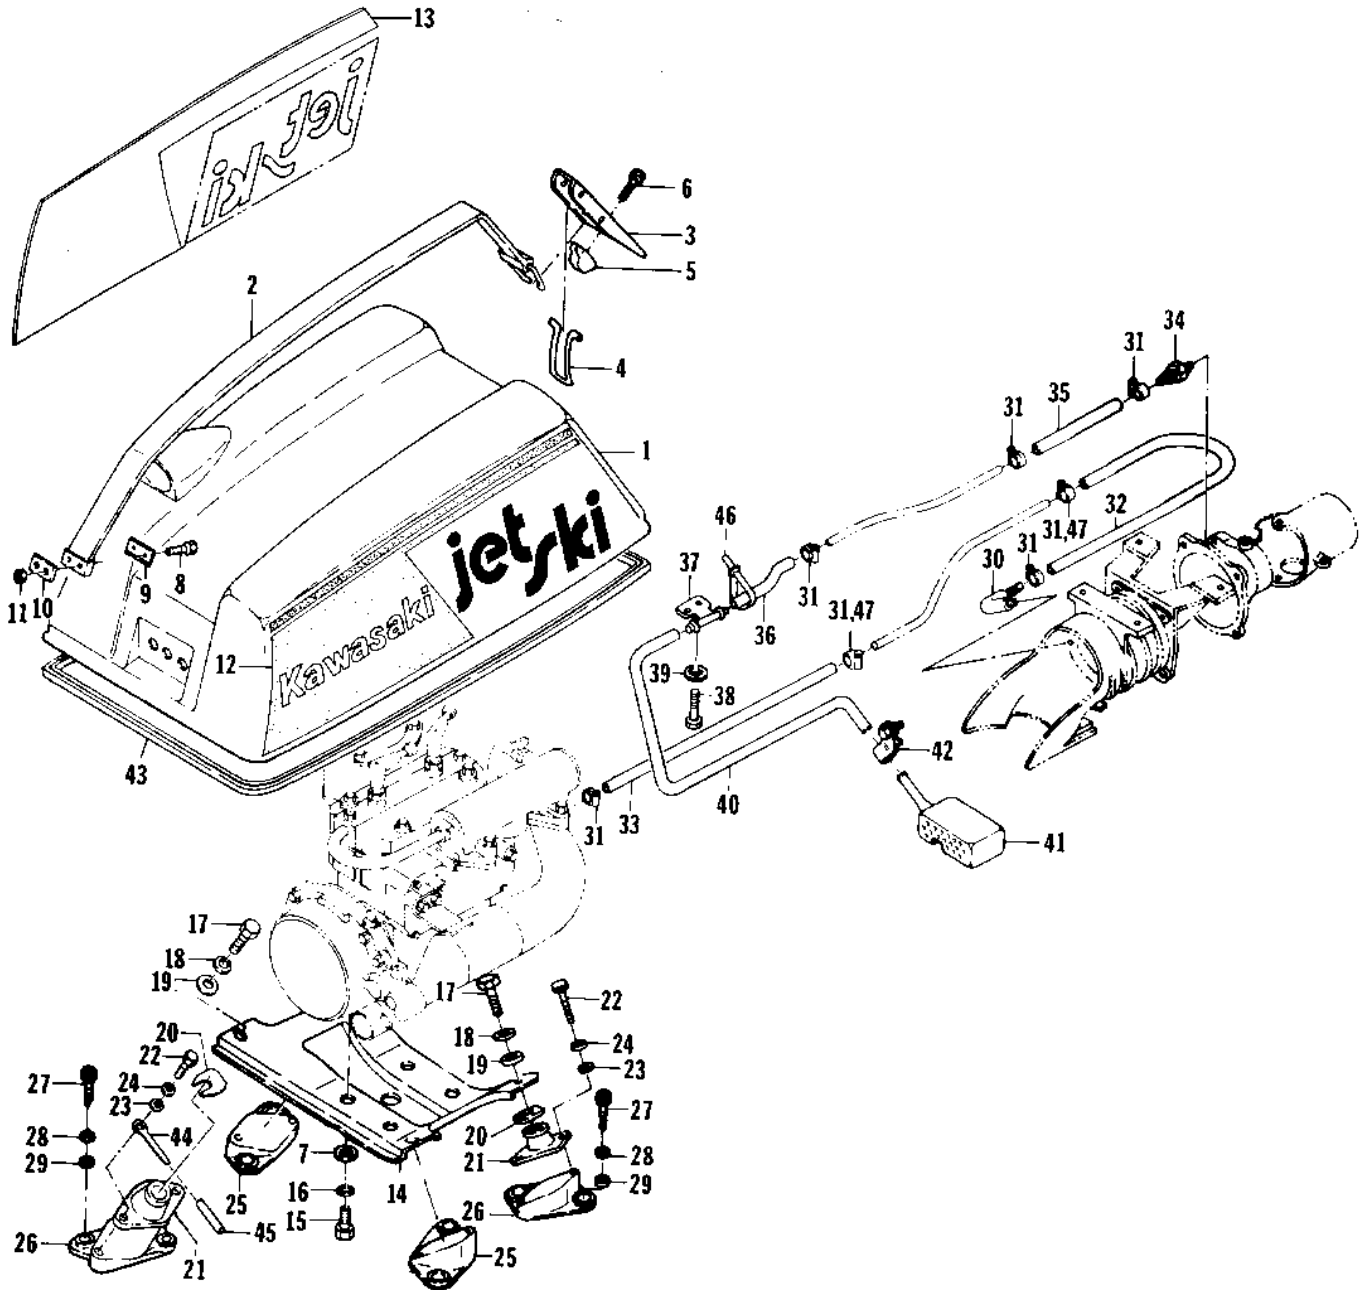

1978 JS440 PARTS DIAGRAM

ENGINE HOOD/COOLING & BILGE ('77-'78 A1/

1978 JS440 PARTS LIST

ENGINE HOOD/COOLING & BILGE ('77-'78 A1/

ITEM NAME	PART NUMBER	QUANTITY
HOOD-COMP-ENGINE,JET (Ref # 1)	59456-3719-8C	
HOOD-COMP-ENGINE,JET (Ref # 1)	59456-3719-8C	
BAND,HOOD (Ref # 2)	92072-3746	
LEVER (Ref # 3)	13168-3701	
HINGE-HOOD LEVER (Ref # 4)	53009-503	
DETENT-HOOD LEVER (Ref # 5)	59346-503	
SCREW 0.16X0.5 (Ref # 6)	92011-562	
WASHER (Ref # 7)	411S1400	
BOLT,6X30 (Ref # 8)	92001-3022	
WASHER,BAND (Ref # 9)	92022-509	
PLATE-ENG. CVR. STRAP (Ref # 10)	59086-501	
NUT,6M/M (Ref # 11)	311R0600	
NUT,6M/M (Ref # 11)	311R0600	
DECAL-ENG COVER,LH (Ref # 12)	56027-536	
DECAL-ENG COVER,RH (Ref # 13)	56027-535	
BED,ENGINE (Ref # 14)	59181-509-9G	
BOLT 1/2 IN.X31 (Ref # 15)	92003-533	
WASHER-SPRING,14MM (Ref # 16)	461S1400	
BOLT 10X25 (Ref # 17)	110R1025	
WASHER-SPRING,10MM (Ref # 18)	461S1000	
WASHER,O32XO10.5X4T (Ref # 19)	92022-3023	
SHIM,T=0.3 (Ref # 20)	92025-3701	
SHIM,T=0.3 (Ref # 20)	92025-3701	
SHIM.T=0.5 (Ref # 20)	92025-3702	
SHIM,T=1.0 (Ref # 9)	92025-3703	
DAMPER,ENGINE MOUNT (Ref # 21)	92160-3756	
BOLT,8X20 (Ref # 22)	110R0820	
WASHER (Ref # 23)	411S0800	
WASHER SPRING 8MM (Ref # 24)	461S0800	