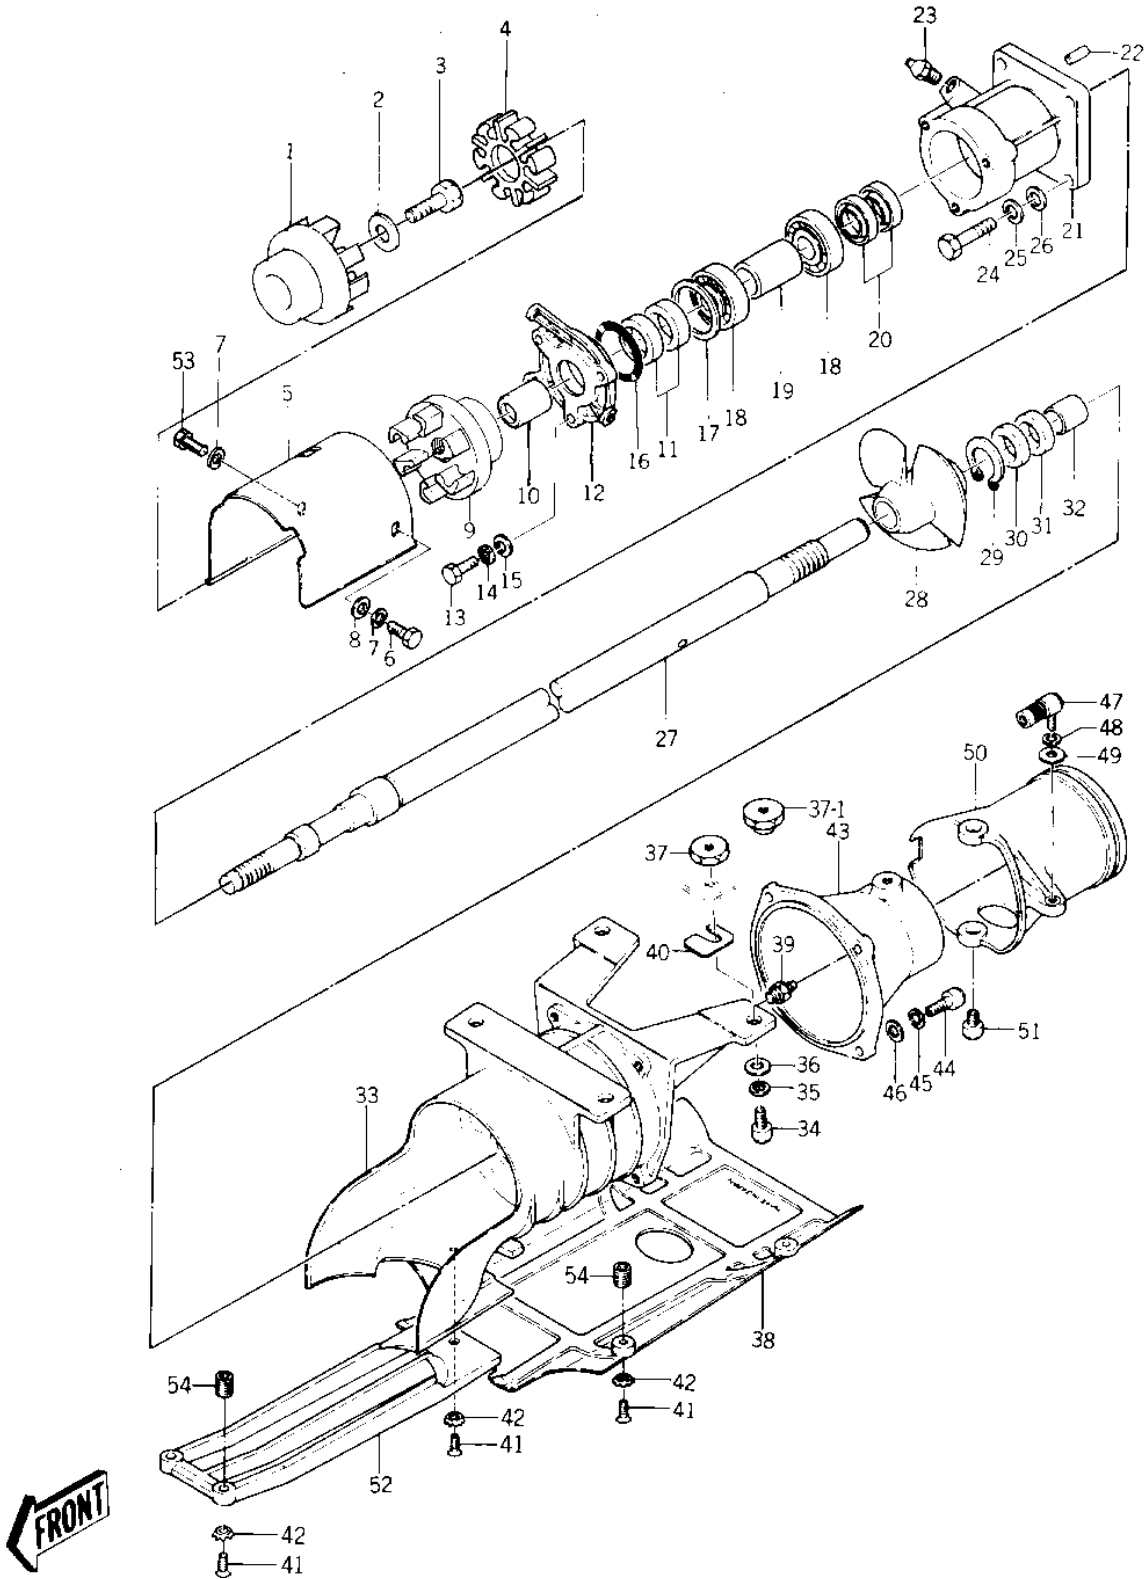

1978 JS440 PARTS DIAGRAM

DRIVE SHAFT/JET PUMP ('77-'78 A1/A1A/A2)

1978 JS440 PARTS LIST

DRIVE SHAFT/JET PUMP ('77-'78 A1/A1A/A2)

ITEM NAME	PART NUMBER	QUANTITY
UNAVAILABLE IN PRICE BOOK (Ref # 1)	42063-3001	
WASHER,6.0T (Ref # 2)	92022-568	
BOLT,1/2 INCHX27 (Ref # 3)	92003-537	
DAMPER RUBBER,COUPLNG (Ref # 4)	92075-520	
COVER,COUPLING (Ref # 5)	59036-567	
COVER,COUPLING (Ref # 5)	59036-567	
BOLT 6X12 (Ref # 6)	110R0612	
WASHER-SPRING,6MM (Ref # 7)	461S0600	
WASHER (Ref # 8)	411S0600	
COUPLING (Ref # 9)	42034-3706	
SLEEVE,BEARING (Ref # 10)	42036-501	
SEAL,OIL AC1799EX (Ref # 11)	92050-501	
COVER,BEARING (Ref # 12)	14025-3008	
BOLT,8X25 (Ref # 13)	110R0825	
WASHER SPRING 8MM (Ref # 14)	461S0800	
WASHER (Ref # 15)	411S0800	
"0" RING (Ref # 16)	92055-501	
SHIM 0.15T (Ref # 17)	92025-502	
SHIM 0.3T (Ref # 17)	92025-503	
BEARING BALL #6305 (Ref # 18)	601B6305	
COLLAR (Ref # 19)	92027-502	
SEAL,OIL AC1799EX (Ref # 20)	92050-501	
HOLDER (Ref # 21)	41046-502	
PIN,DOWEL (Ref # 22)	551R0612	
NIPPLE,GREASE (Ref # 23)	92005-501	
BOLT,8X25 (Ref # 24)	110R0825	
WASHER SPRING 8MM (Ref # 25)	461S0800	
WASHER (Ref # 26)	411S0800	
SHAFT,DRIVE (Ref # 27)	59111-515	