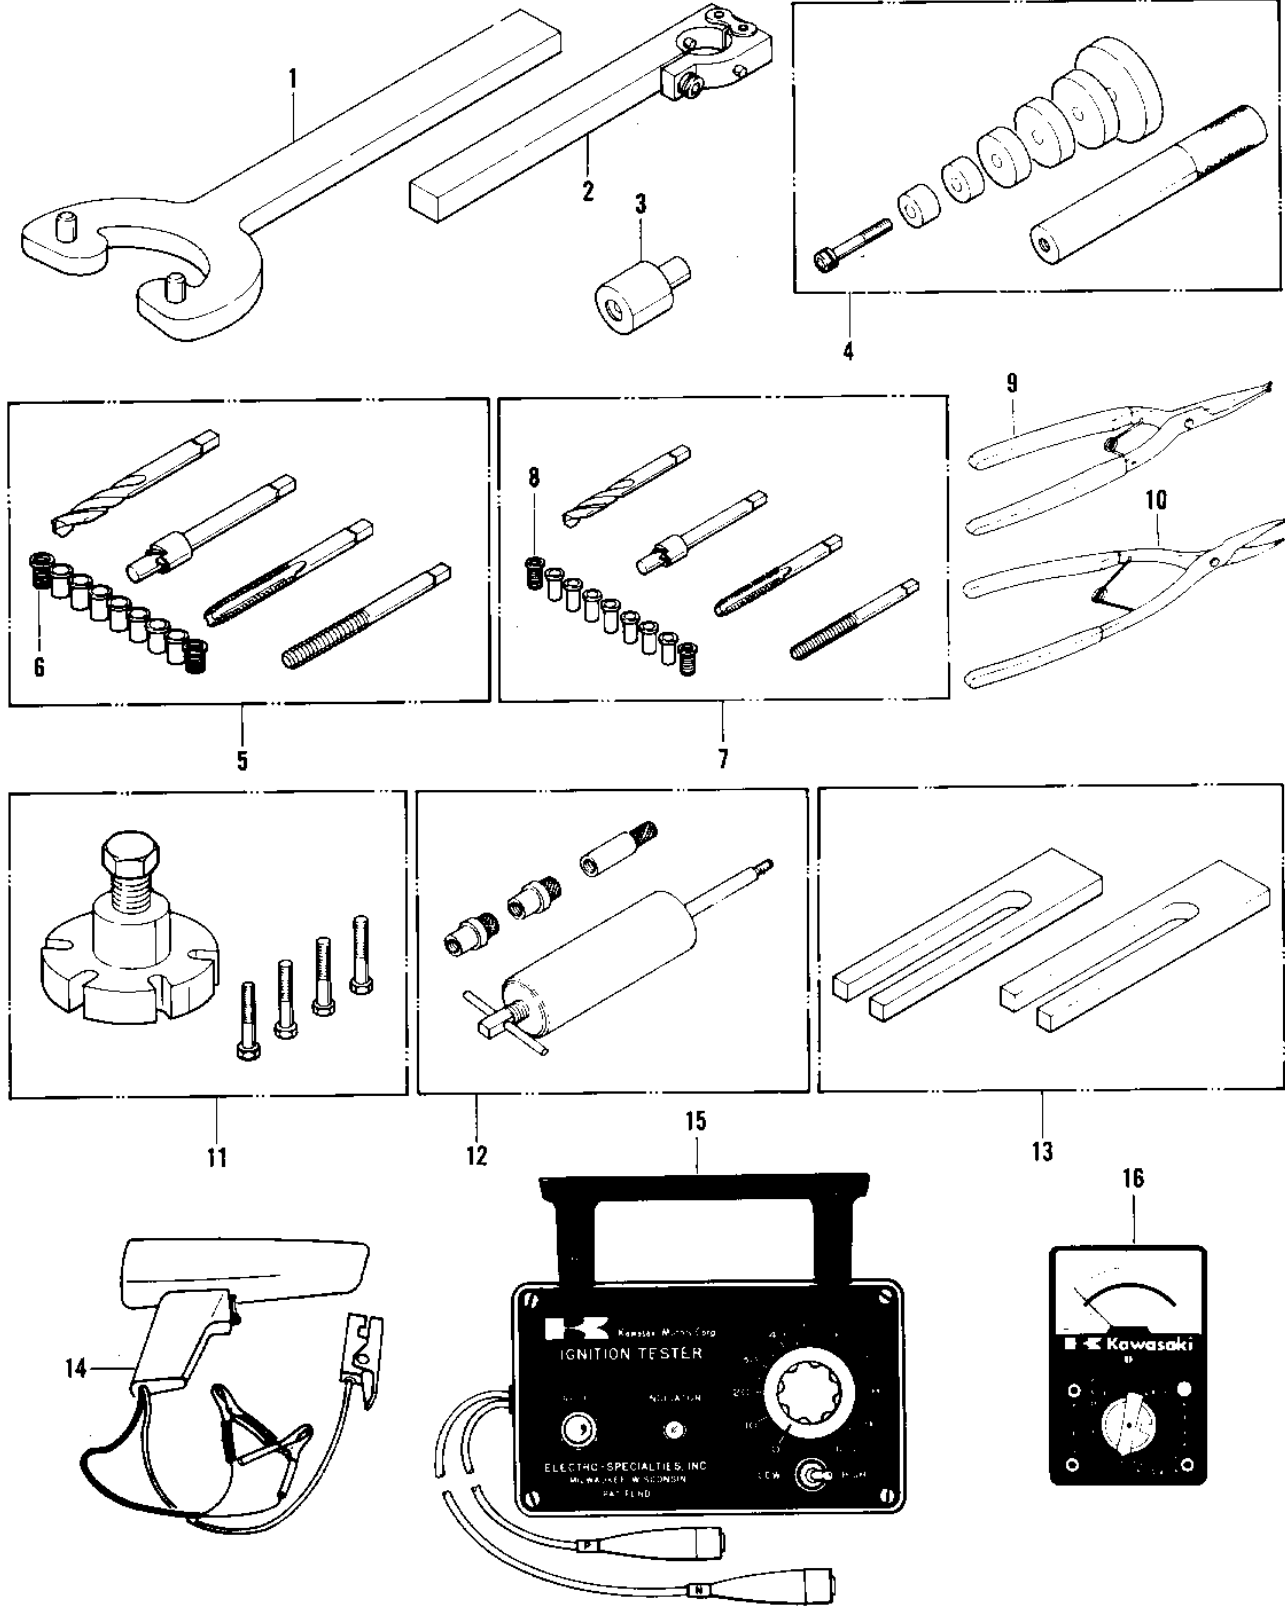

1978 JS440 PARTS DIAGRAM

SPECIAL SERVICE TOOLS (77-'78 A1/A1A/A2)

1978 JS440 PARTS LIST

SPECIAL SERVICE TOOLS ('77-'78 A1/A1A/A2)

ITEM NAME	PART NUMBER	QUANTITY
COUPL FWHL SPAN (Canada) (Ref # 1)	W56019-002	1
HOLDER-DRIVE SHAFT (Ref # 2)	W56019-003	1
ADAPTER-COUPLER PLLR (Ref # 3)	W56019-001	1
UNAVAILABLE IN PRICE BOOK (Ref # 4)	W56019-004	1
KIT-THREAD RPR,8MM (Ref # 5)	W56019-008	1
THRD INSERT 8MM (Canada) (Ref # 6)	W56019-009	1
KIT-THREAD RPR,6MM (Ref # 7)	W56019-006	1
THRD INSERT 6MM (Canada) (Ref # 8)	W56019-007	1
PLIERS,CIRCLIP,OUTSID (Ref # 9)	57001-144	1
PLIERS,CIRCLIP,INSIDE (Ref # 10)	57001-143	1
57001-259 (Canada) (Ref # 11)	T57001-259	1
57001-910 (Canada) (Ref # 12)	T57001-910	1
UNAVAILABLE IN PRICE BOOK (Ref # 13)	T57001-170	1
*** N.L.A.*** (Canada) (Ref # 14)	57001-3514	1
*** N.L.A.*** (Canada) (Ref # 15)	T56019-201	1
MULTIMETER (Ref # 16)	57001-983	1