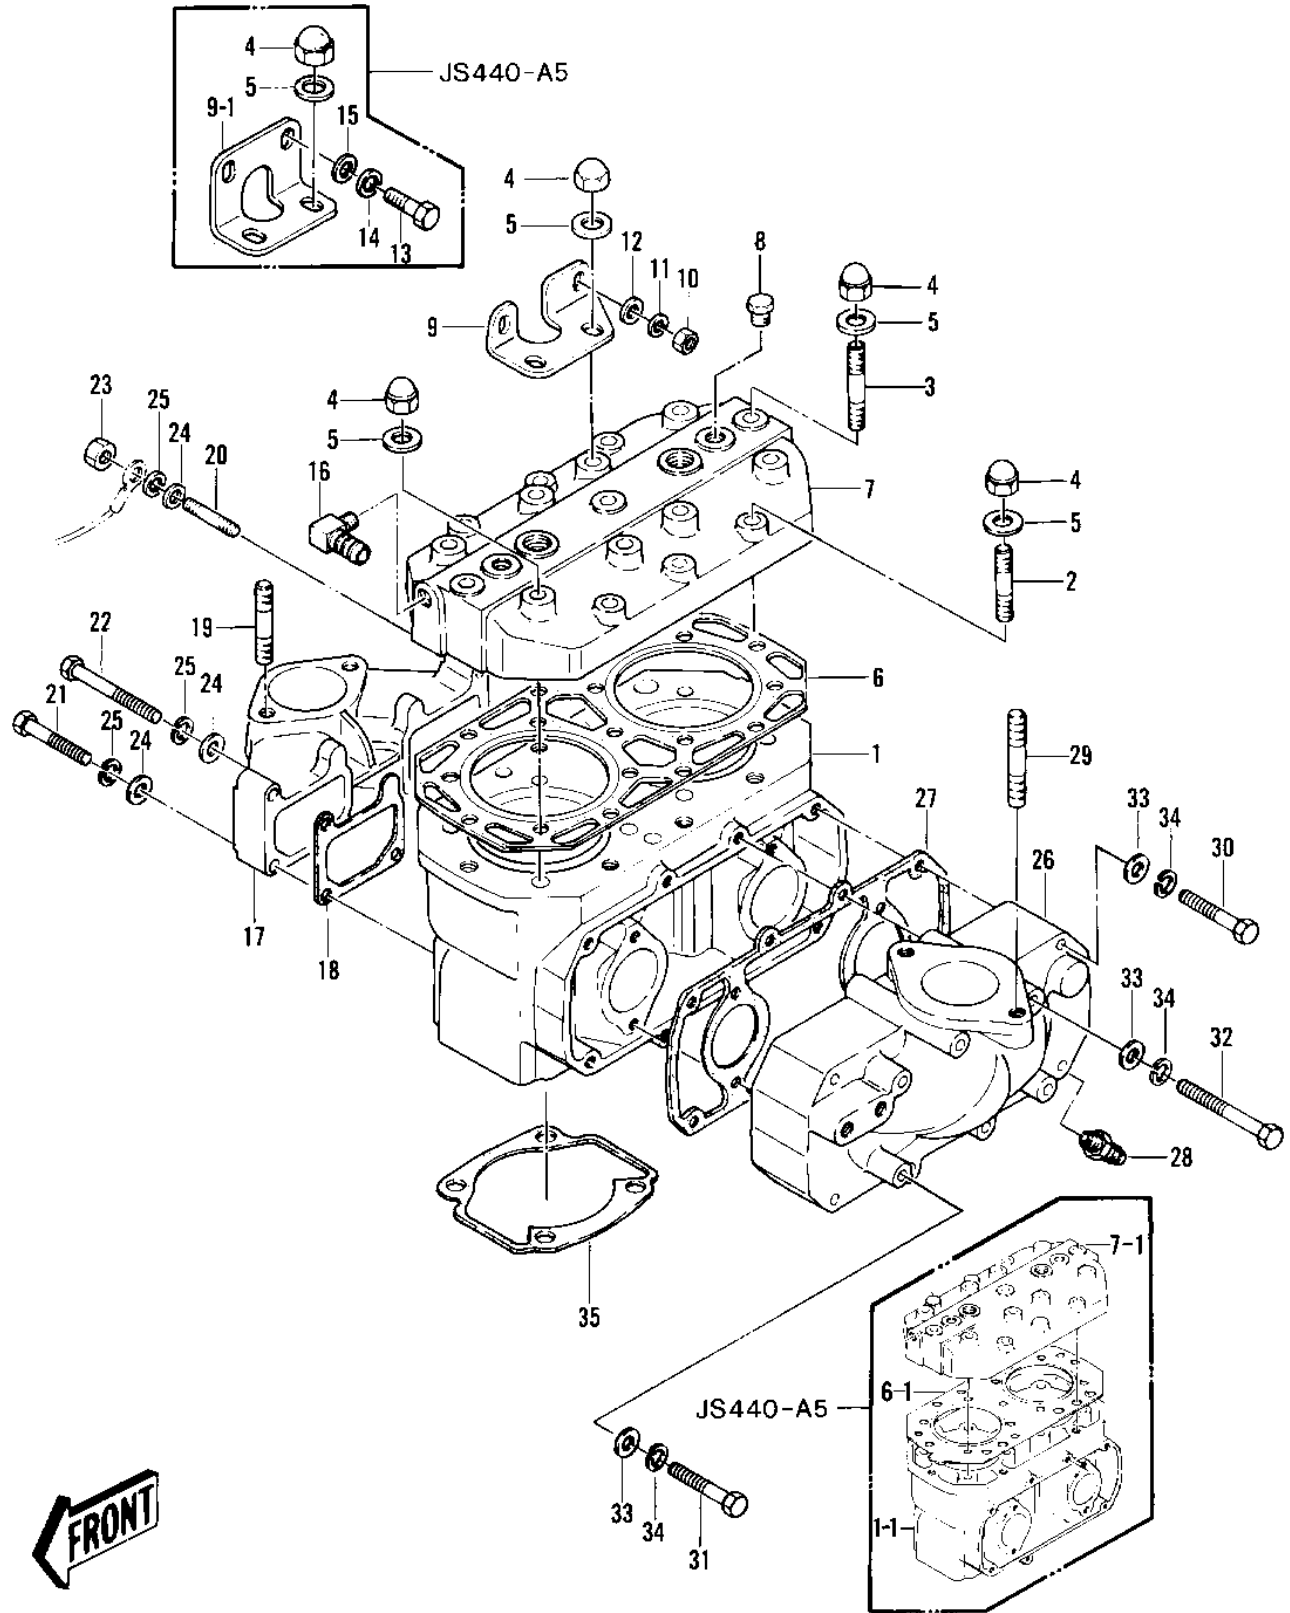

1979 JS440 PARTS DIAGRAM

CYLINDER HEAD/CYLINDER ('79-'81 A3/A4/A4)

1979 JS440 PARTS LIST

CYLINDER HEAD/CYLINDER ('79-'81 A3/A4/A4)

ITEM NAME

PART NUMBER

QUANTITY