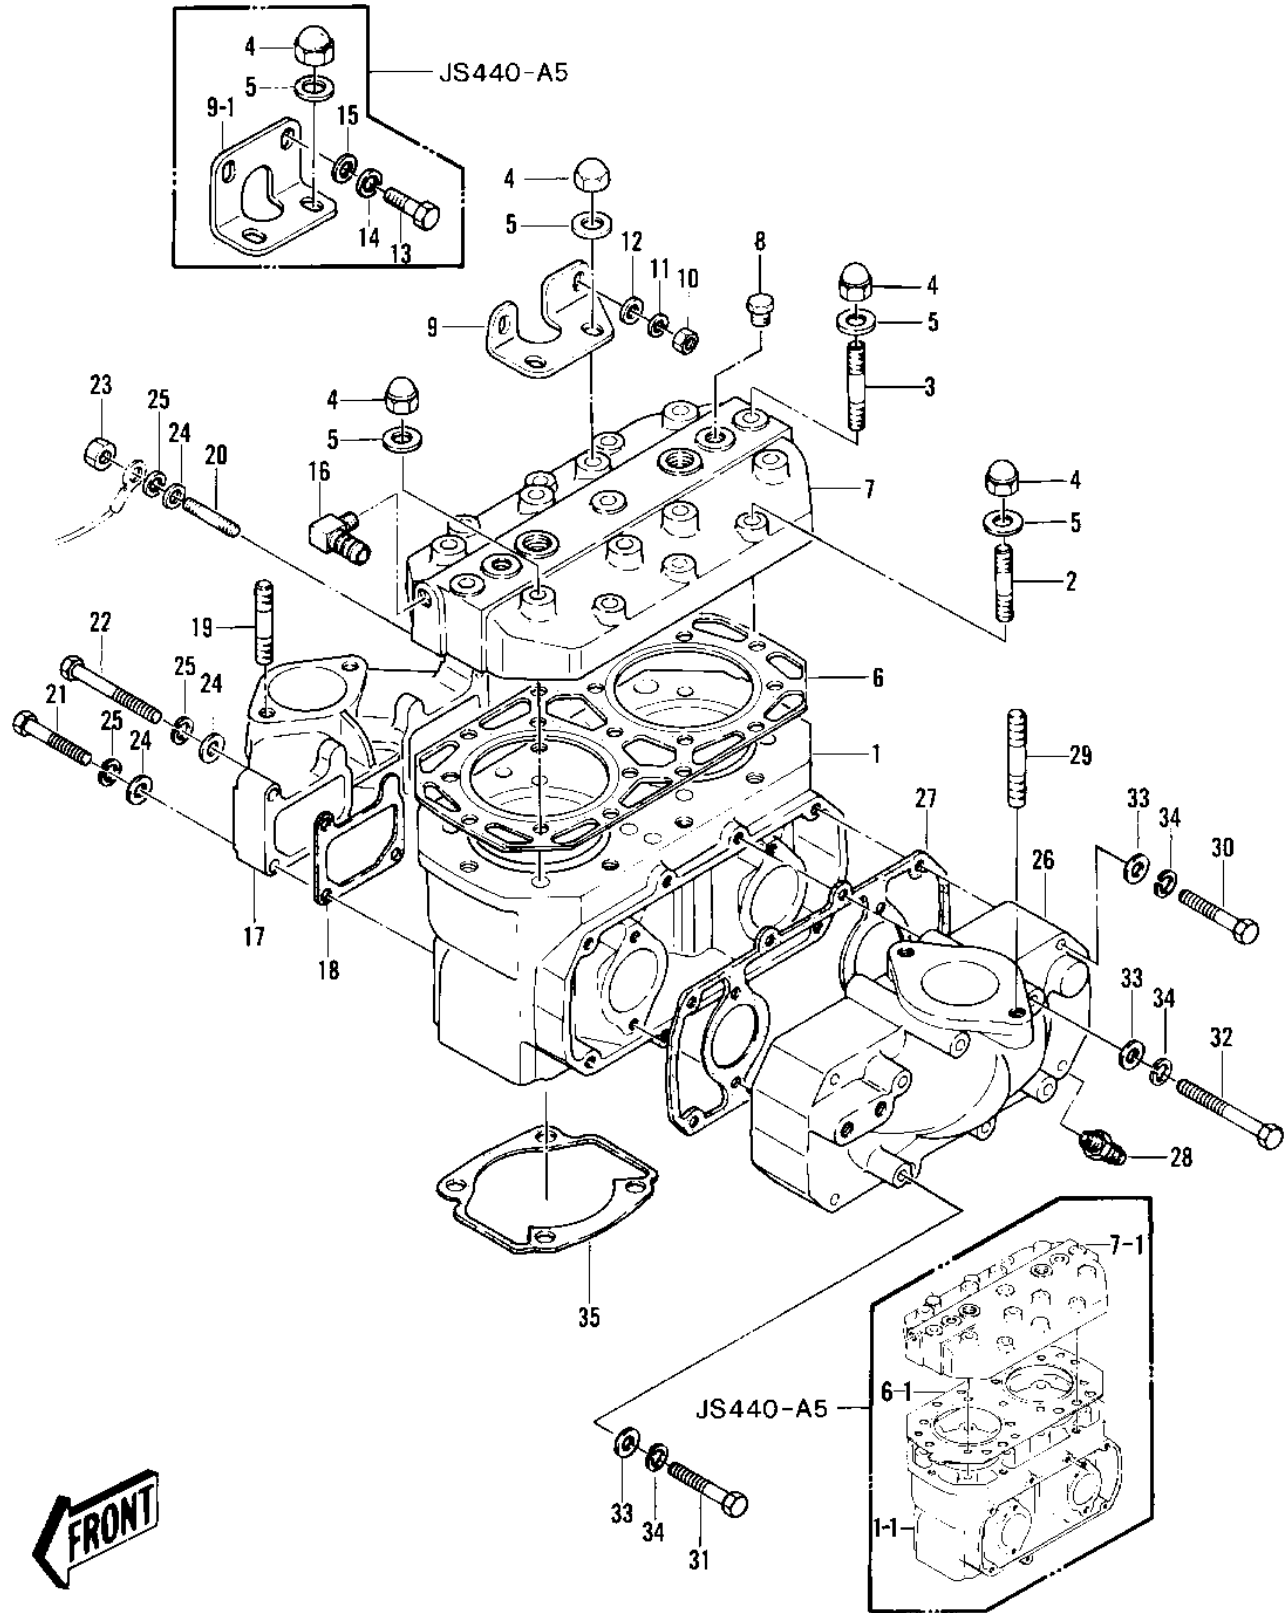

# 1981 JS440 PARTS DIAGRAM

CYLINDER HEAD/CYLINDER ('79-'81 A3/A4/A4)

# 1981 JS440 PARTS LIST

CYLINDER HEAD/CYLINDER ('79-'81 A3/A4/A4)

ITEM NAME	PART NUMBER	QUANTITY
CYLINDER ASSY (Ref # 1)	11005-3033	1
STUD,8X42 (Ref # 2)	92004-3009	6
STUD,8X50 (Ref # 3)	92004-3010	3
NUT-CAP,8MM (Ref # 4)	92015-3003	17
WASHER (Ref # 5)	411S0800	17
GASKET-HEAD (Ref # 6)	11004-3711	1
HEAD ASSY,CYLINDER (Ref # 7)	49086-3001	1
PLUG,DRAIN (Ref # 8)	92066-3001	2
BRACKET,CARBURETOR (Ref # 9)	11034-3002	1
NUT,6M/M (Ref # 10)	311R0600	2
WASHER-SPRING,6MM (Ref # 11)	461S0600	2
WASHER,PLAIN,6M/M (Ref # 12)	92022-3018	2
ELBOW-WATER HOSE (Ref # 16)	52014-3002	1
MANIFOLD-INTAKE (Ref # 17)	59076-505-YR	1
GASKET,INTAKE (Ref # 18)	11009-3785	2
STUD,8X35 (Ref # 19)	172R0835	2
STUD,6X35 (Ref # 20)	172R0635	1
BOLT 6X35 (Ref # 21)	110R0635	3
BOLT,6X70 (Ref # 22)	110R0670	2
NUT,6M/M (Ref # 23)	311R0600	1
WASHER (Ref # 24)	410S0600	6
WASHER-SPRING,6MM (Ref # 25)	461S0600	6
MANIFOLD-EXHAUST (Ref # 26)	59081-504-YR	1
GASKET,EXHAUST MANIF (Ref # 27)	11009-3779	1
JOINT,HOSE (Ref # 28)	92005-3001	1
STUD,8X35 (Ref # 29)	172R0835	2
BOLT 6X55 (Ref # 30)	110R0655	6
BOLT 6X75 (Ref # 31)	110R0675	4
BOLT 6X90 (Ref # 32)	110R0690	2