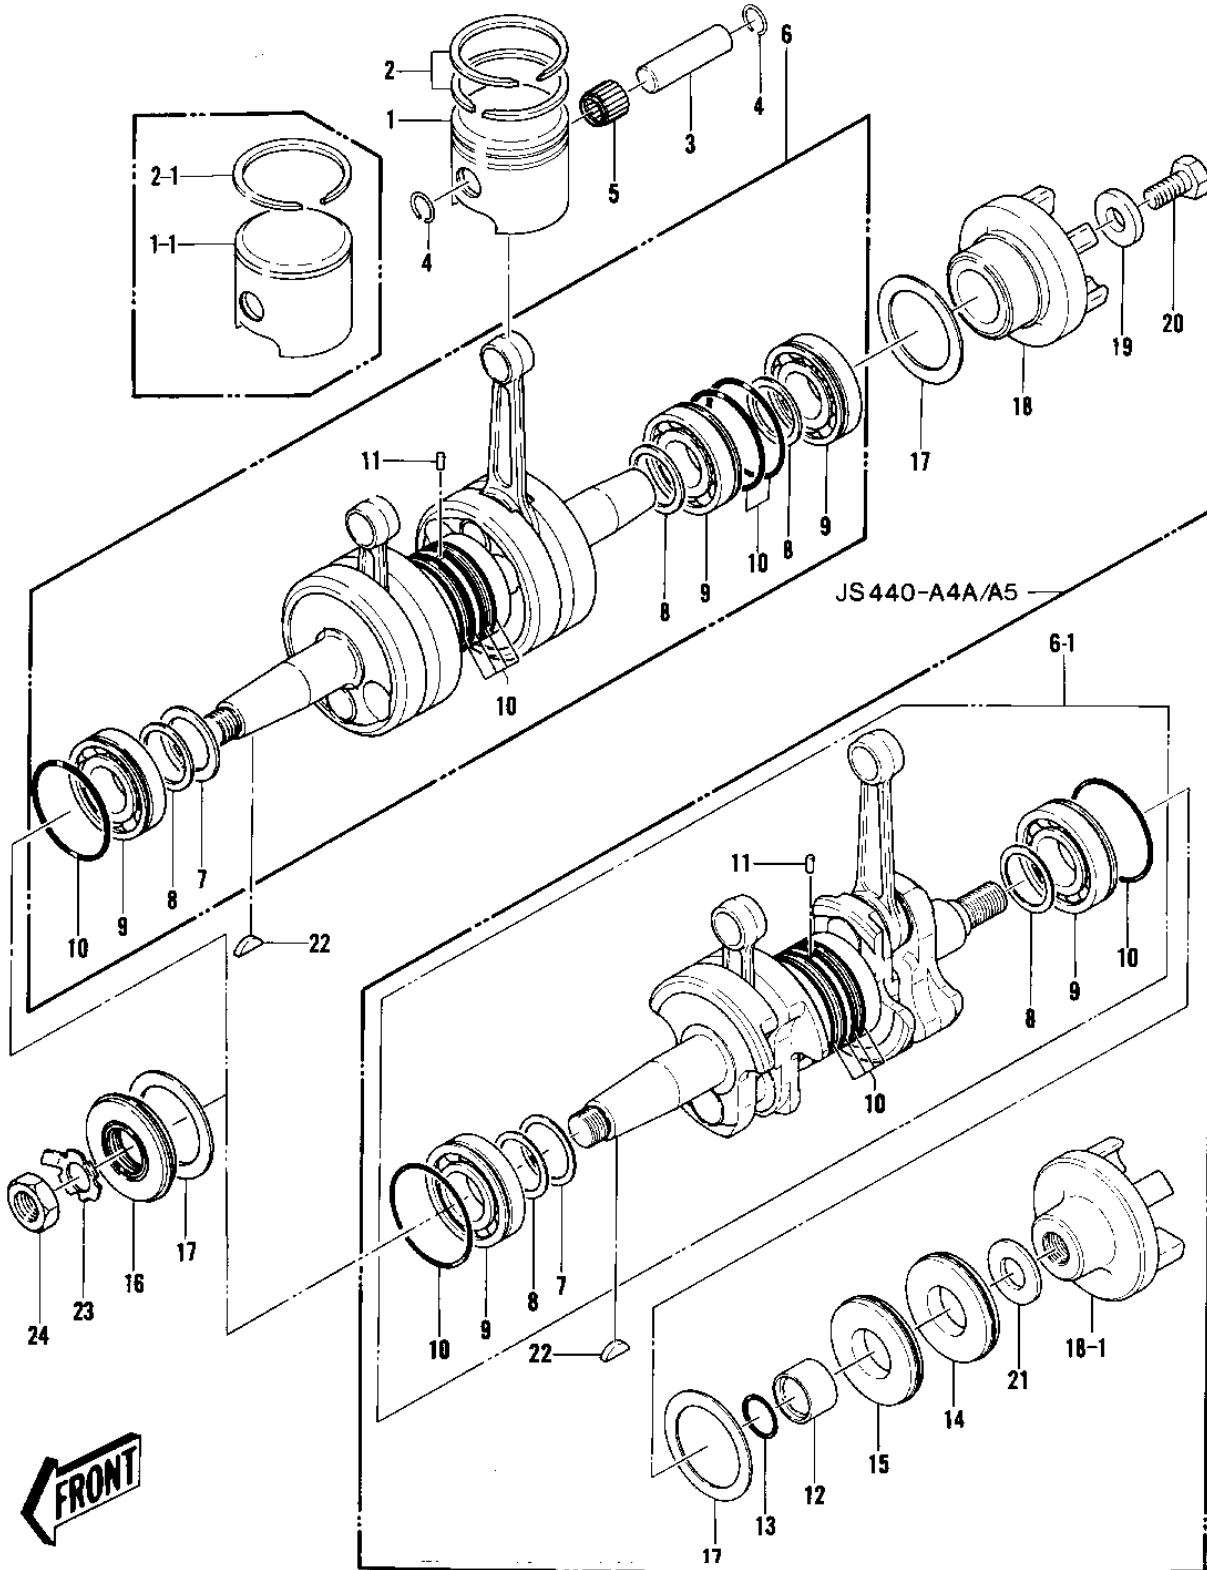

1980 JS440 PARTS DIAGRAM

CRANKSHAFT/PISTONS ('79-'81 A3/A4/A4A/A5)

F

1980 JS440 PARTS LIST

CRANKSHAFT/PISTONS ('79-'81 A3/A4/A4A/A5)

ITEM NAME	PART NUMBER	QUANTITY
PISTON-ENGINE,STD (Ref # 1-1)	13001-3017	2
PISTON-ENGINE,0.50 (Ref # 1-1)	13029-3001	(2
RING-PISTON TOP,STD (Ref # 2-1)	13003-3014	2
RING-PISTON TOP,0.50 (Ref # 2-1)	13003-3015	2
PIN-PISTON (Ref # 3)	13002-504	2
CIRCLIP PISTON PIN (Ref # 4)	92036-004	4
CIRCLIP PISTON PIN (Ref # 4)	92036-004	4
BEARING-SMALL END (Ref # 5)	13033-3005	2
BEARING-SMALL END (Ref # 5)	13033-3005	2
CRANKSHAFT ASSY, (Ref # 6-1)	13031-3011	1
SHIM-1.0T (Ref # 7)	92025-532	1
SHIM 0.1T (Ref # 8)	92025-513	AR
SHIM 0.2T (Ref # 8)	92025-518	AR
SHIM 0.3T (Ref # 8)	92025-523	AR
SHIM 0.4T (Ref # 8)	92025-527	AR
SHIM 0.5T (Ref # 8)	92025-530	AR
SHIM 0.6T (Ref # 8)	92025-533	AR
BEARING-BALL (Ref # 9)	92045-505	2
O-RING (Ref # 10)	92055-504	6
PIN,DOWEL (Ref # 11)	551A0410	1
SLEEVE,CRANKSHAFT OUT (Ref # 12)	42036-3007	1
"0" RING,CRANKSHAFT (Ref # 13)	92055-3009	1
SEAL-OIL,TCY306210 (Ref # 14)	92049-3005	1
SEAL-OIL,DCY30629 (Ref # 15)	92049-3006	1
SEAL,OIL TCY306210 (Ref # 16)	92050-507	1
WASHER (Ref # 17)	92022-3021	2
COUPLING (Ref # 18-1)	42034-3706	1
WASHER,18.5X38X4 (Ref # 21)	92022-3028	1
WOODRUFF KEY (Ref # 22)	510A5200	1