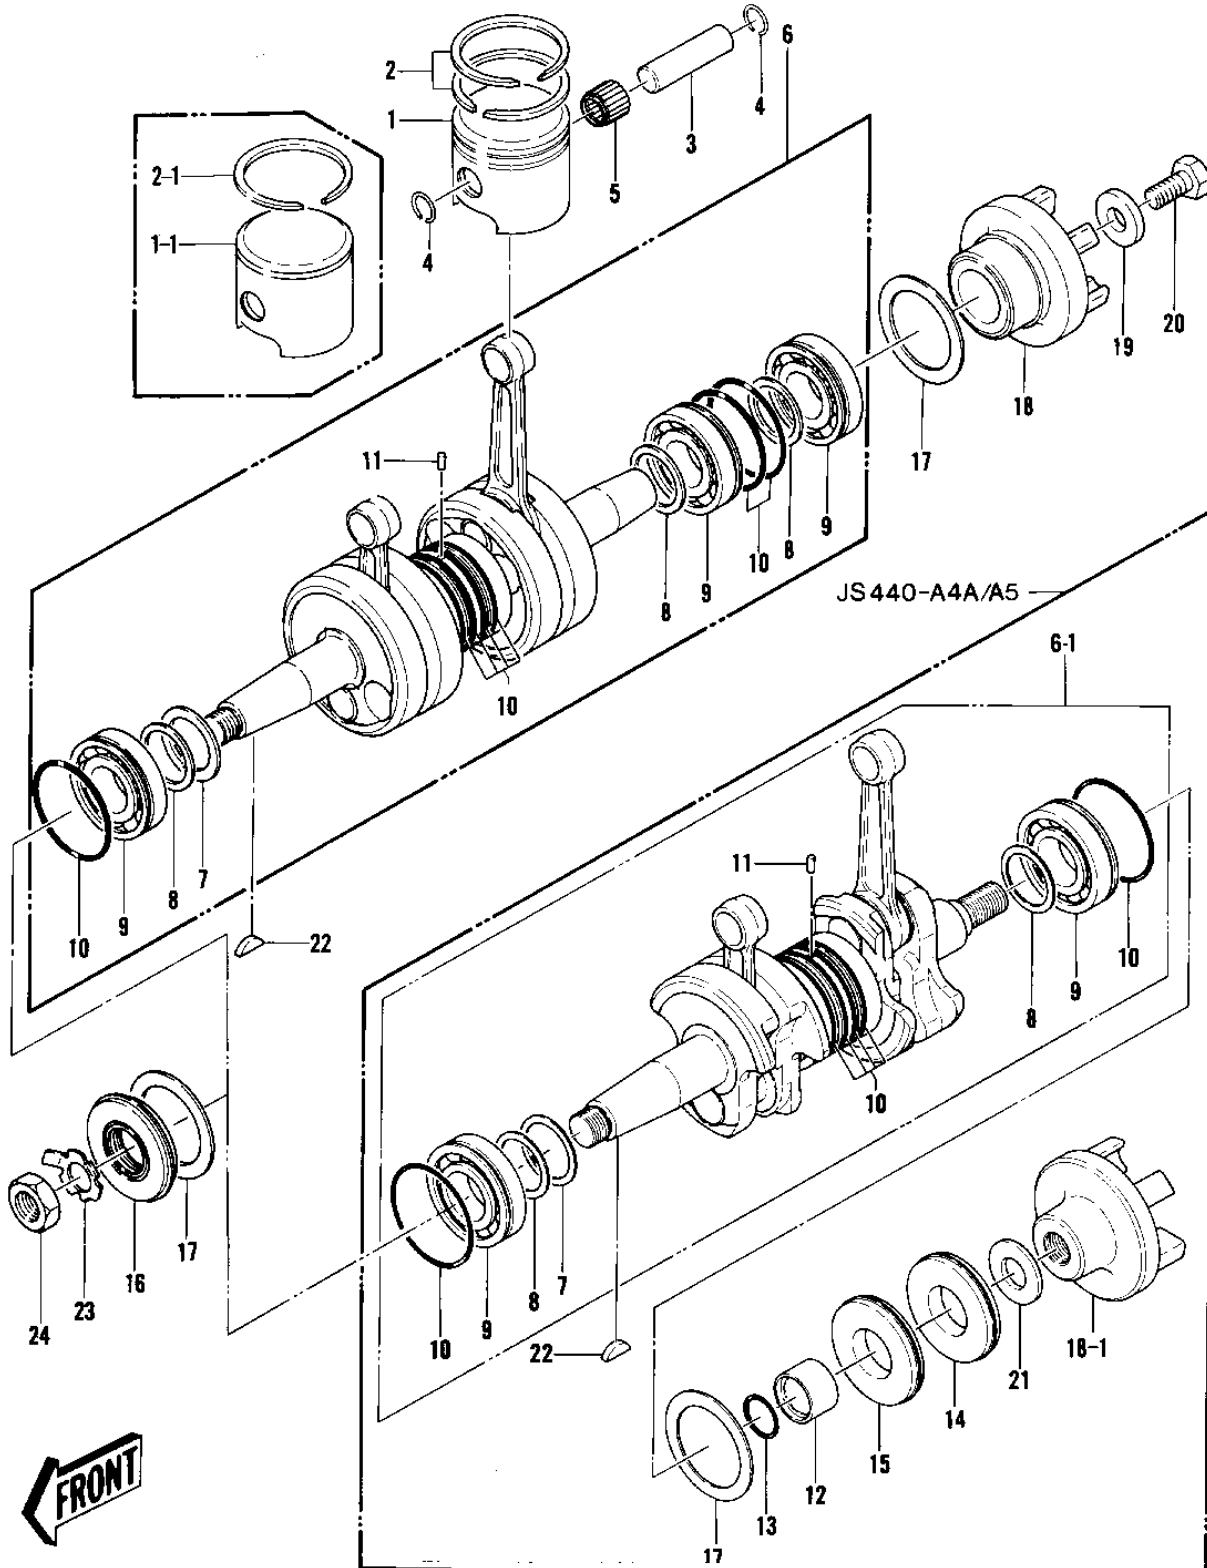

1981 JS440 PARTS DIAGRAM

CRANKSHAFT/PISTONS ('79-'81 A3/A4/A4A/A5)

F

1981 JS440 PARTS LIST

CRANKSHAFT/PISTONS ('79-'81 A3/A4/A4A/A5)

ITEM NAME	PART NUMBER	QUANTITY
PISTON-ENGINE,STD (Ref # 1)	13001-6001	2
PISTON-ENGINE,STD (Ref # 1-1)	13001-3017	(2
PISTON-ENGINE,0.50 (Ref # 1-1)	13029-3001	(2
PISTON RING SET (Ref # 2)	13008-530	2
PISTON RING SET,0.25 (Ref # 2)	13026-502	(2
RING-PISTON TOP,STD (Ref # 2-1)	13003-3014	(2
RING-PISTON TOP,0.50 (Ref # 2-1)	13003-3015	(2
PIN-PISTON (Ref # 3)	13002-504	2
CIRCLIP PISTON PIN (Ref # 4)	92036-004	4
CIRCLIP PISTON PIN (Ref # 4)	92036-004	4
BEARING-SMALL END (Ref # 5)	13033-3005	2
BEARING-SMALL END (Ref # 5)	13033-3005	2
CRANKSHAFT ASSY (Ref # 6)	13036-523	1
SHIM-1.0T (Ref # 7)	92025-532	1
SHIM 0.1T (Ref # 8)	92025-513	AR
SHIM 0.2T (Ref # 8)	92025-518	AR
SHIM 0.3T (Ref # 8)	92025-523	AR
SHIM 0.4T (Ref # 8)	92025-527	AR
SHIM 0.5T (Ref # 8)	92025-530	AR
SHIM 0.6T (Ref # 8)	92025-533	AR
BEARING-BALL (Ref # 9)	92045-505	3
O-RING (Ref # 10)	92055-504	7
PIN,DOWEL (Ref # 11)	551A0410	1
SEAL,OIL TCY306210 (Ref # 16)	92050-507	1
WASHER (Ref # 17)	92022-3021	2
COUPLING ASSY,DRIVER (Ref # 18)	42053-3003	1
WASHER,6.0T (Ref # 19)	92022-568	1
BOLT,1/2 INCHX27 (Ref # 20)	92003-537	1
WOODRUFF KEY (Ref # 22)	510A5200	1