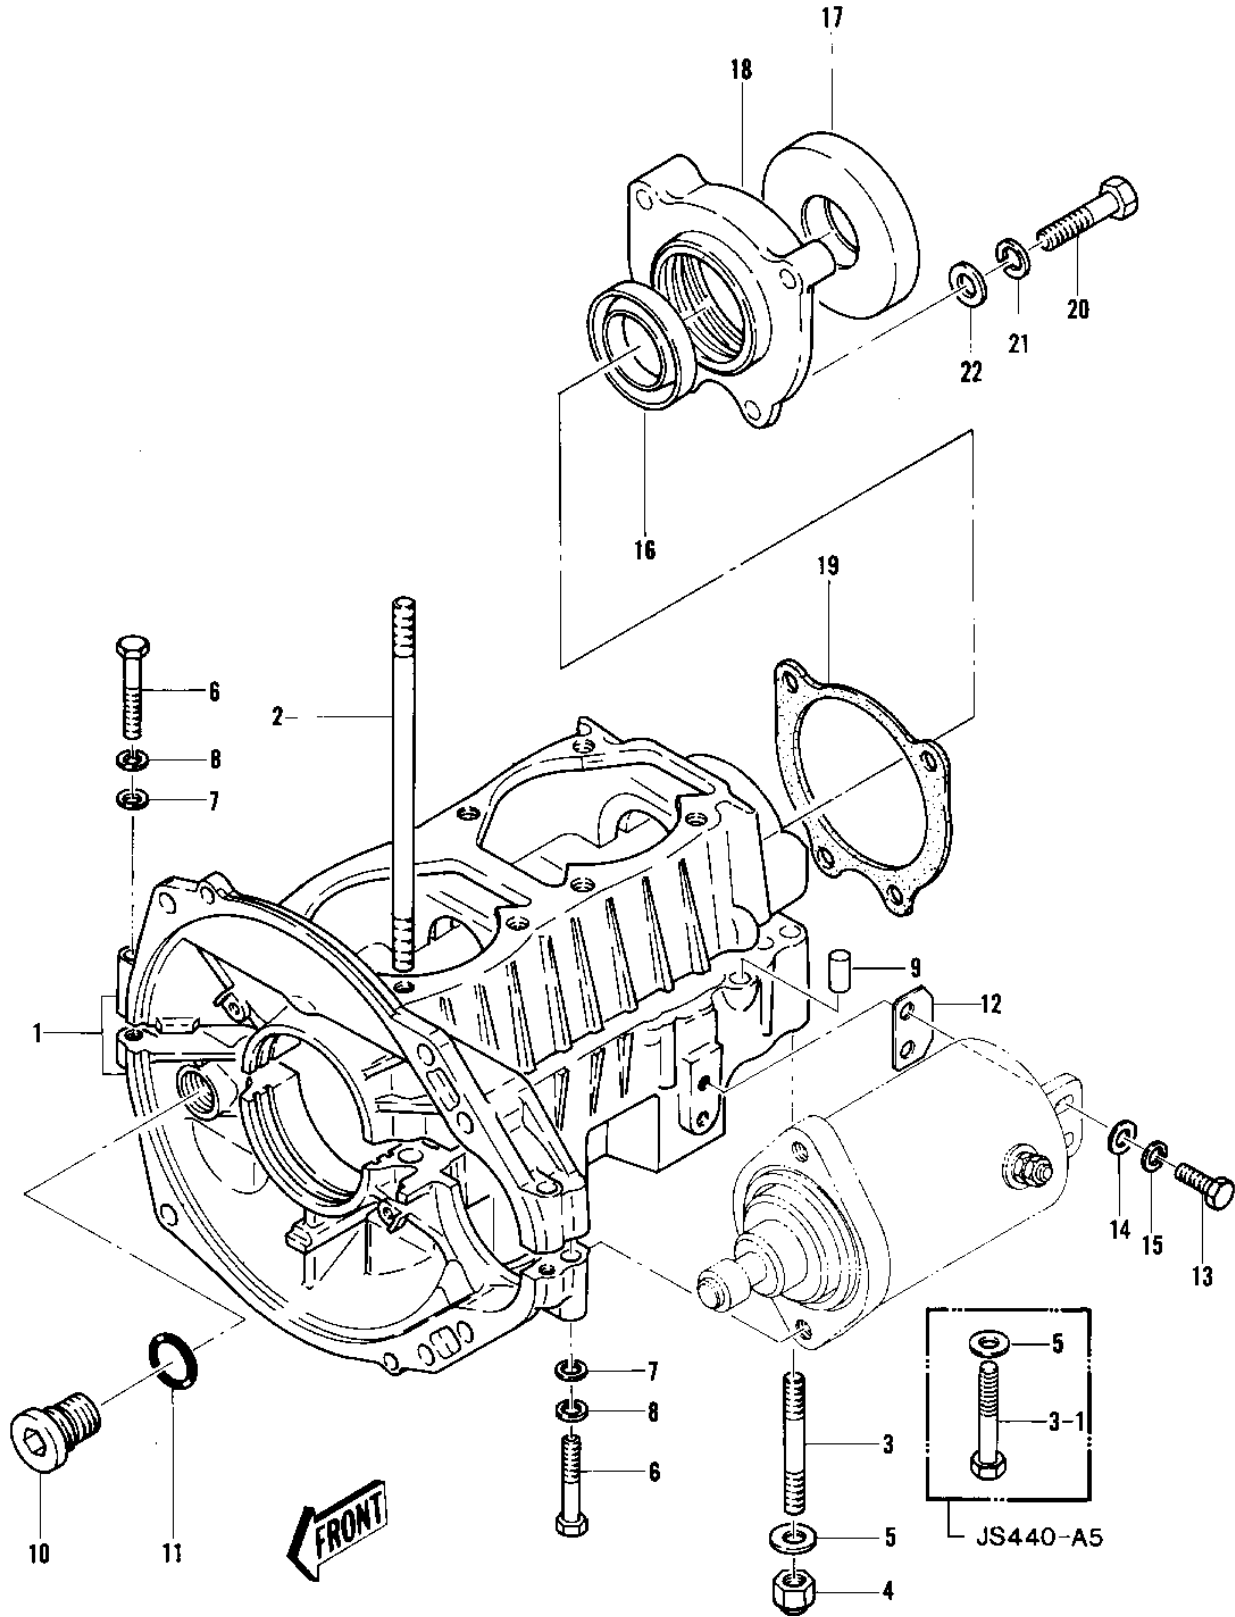

1979 JS440 PARTS DIAGRAM

CRANKCASE ('79-'81 A3/A4/A4A/A5)

1979 JS440 PARTS LIST

CRANKCASE ('79-'81 A3/A4/A4A/A5)

ITEM NAME	PART NUMBER	QUANTITY
SET-CRANKCASE (Ref # 1)	14001-3017	1
STUD (Ref # 2)	92004-507	8
STUD (Ref # 3)	92004-514	10
NUT-CAP,8MM (Ref # 4)	92015-3003	10
WASHER (Ref # 5)	410S0800	10
BOLT 6X40 (Ref # 6)	110R0640	3
WASHER (Ref # 7)	410S0600	3
WASHER-SPRING,6MM (Ref # 8)	461S0600	3
PIN-DOWEL (Ref # 9)	92042-007	2
JOINT-STATOR WIRE (Ref # 10)	59071-516	1
"0" RING,16MM (Ref # 11)	670B2016	1
SHIM,STARTER,T=0.4M/M (Ref # 12)	92025-3012	AR
SHIM,STARTER,T=0.6M/M (Ref # 12)	92025-3013	AR
SHIM,STARTER,T=0.8M/M (Ref # 12)	92025-3014	AR
BOLT 6X20 (Ref # 13)	110R0620	2
WASHER (Ref # 14)	410S0600	2
WASHER-SPRING,6MM (Ref # 15)	461S0600	2