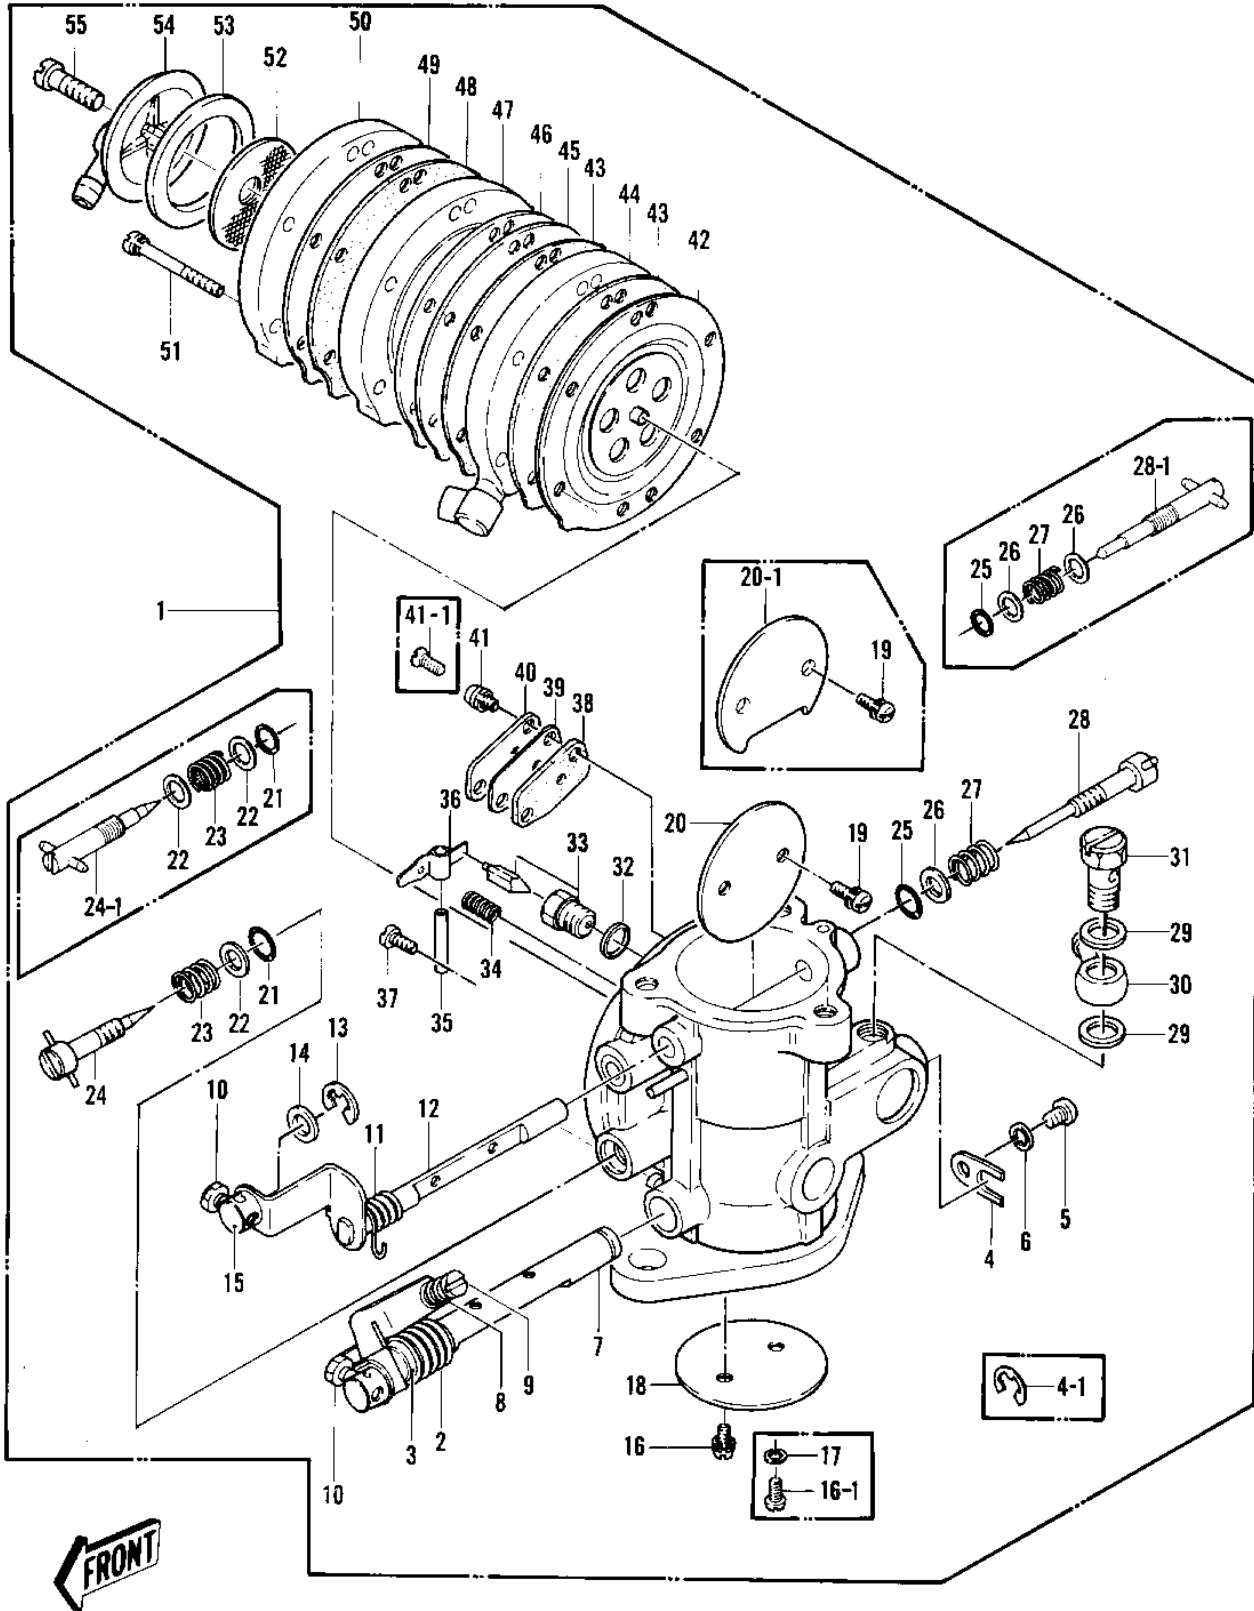

1980 JS440 PARTS DIAGRAM

CARBURETOR ('79-'81 A3/A4/A4A/A5)