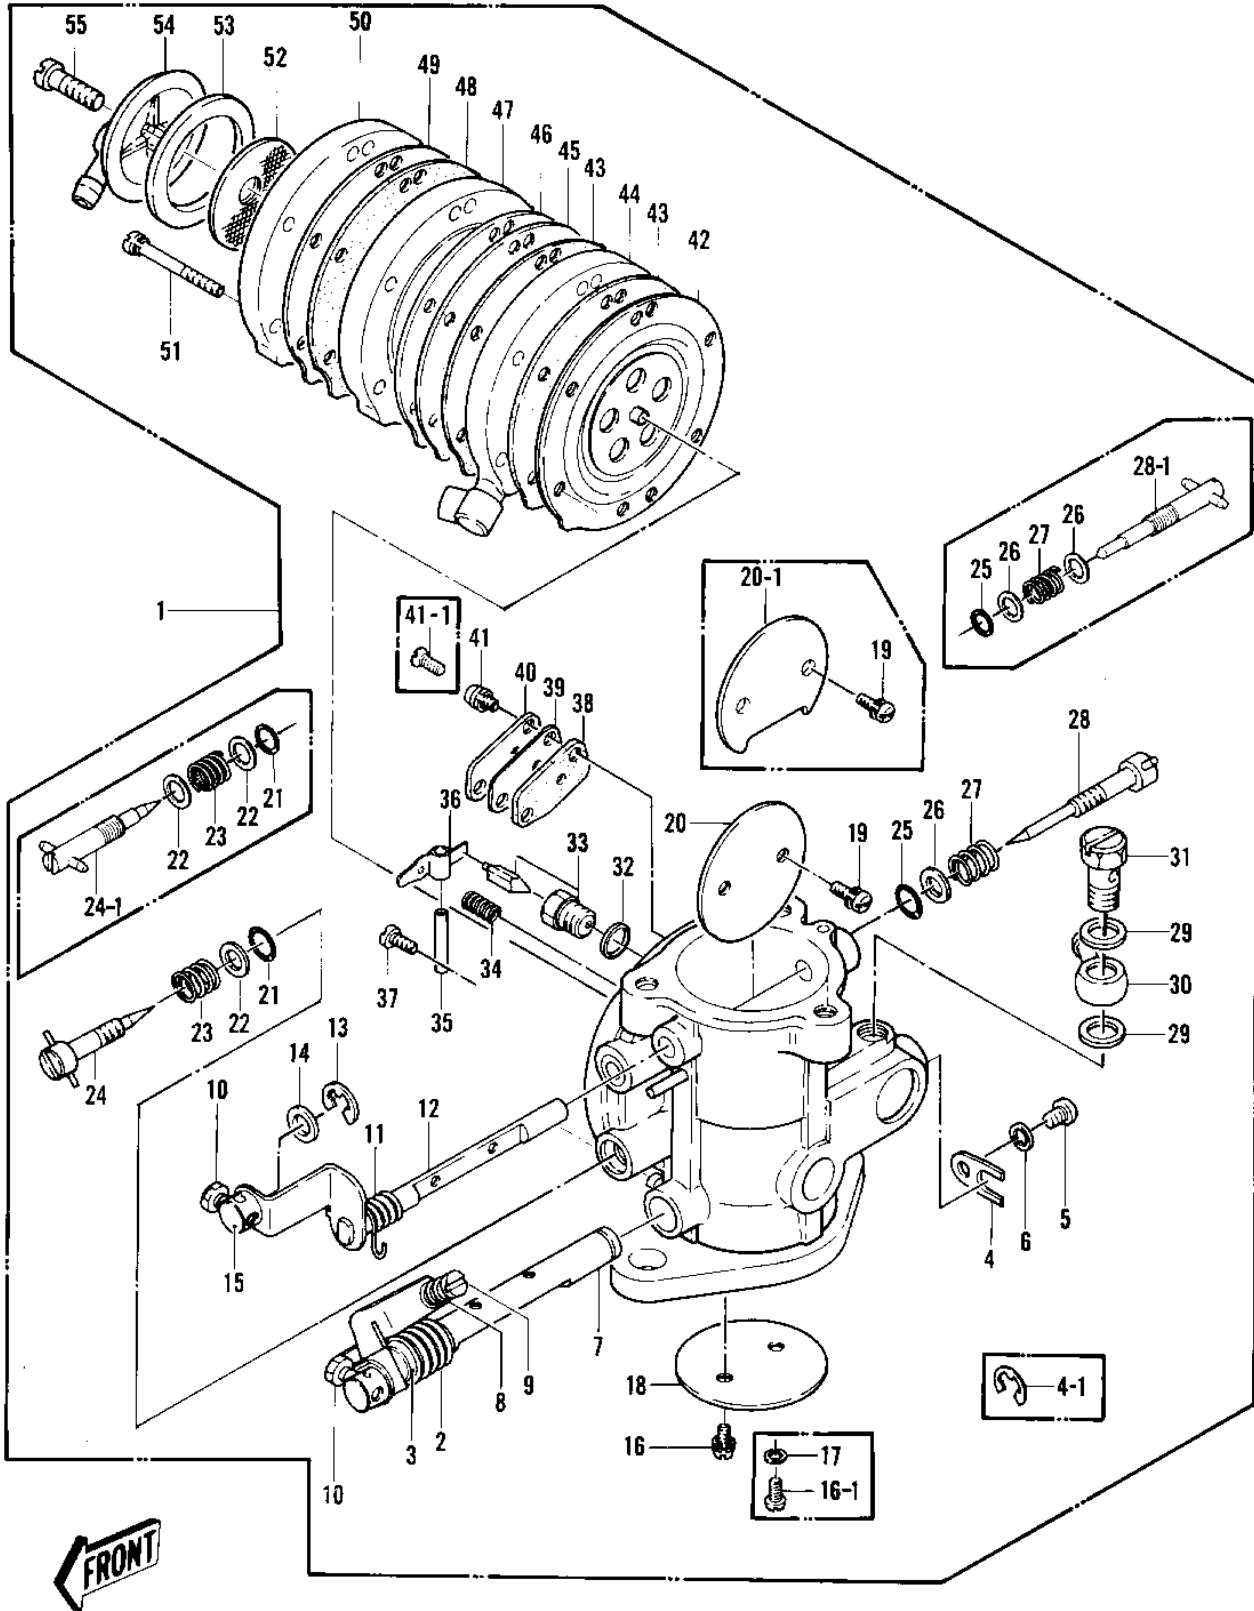

1981 JS440 PARTS DIAGRAM

CARBURETOR ('79-'81 A3/A4/A4A/A5)

1981 JS440 PARTS LIST

CARBURETOR ('79-'81 A3/A4/A4A/A5)

ITEM NAME	PART NUMBER	QUANTITY
CARBURETOR (Ref # 1)	16001-3003-YR	1
SPRING,THROTTLE SHAFT (Ref # 2)	92081-547	1
BUSHING,THRTLE SHAFT (Ref # 3)	92028-514	1
PLATE,THROTTLE SHAFT (Ref # 4)	59086-543	1
SCREW PAN HEAD 4X6 (Ref # 5)	220B0406	1
WASHER SPRING 4MM (Ref # 6)	461F0400	1
THROTTLE SHAFT ASSY (Ref # 7)	59111-520	1
SPRING,CABLE PULLY (Ref # 8)	16040-022	1
SCREW,4X20 (Ref # 9)	92009-3009	1
BOLT,4X8 (Ref # 10)	92001-3026	2
SPRING (Ref # 11)	92081-525	1
CHOKE SHAFT ASS'Y (Ref # 12)	59111-513	1
CIRCLIP,5M/M,SUS304 (Ref # 13)	92033-3004	1
WASHER,PLAIN,6NYLON (Ref # 14)	92022-3020	1
TERMINAL,CHOKE SHAFT (Ref # 15)	21169-3008	1
SCREW 3X7 (Ref # 16)	92011-516	2
VALVE,THROTTLE (Ref # 18)	16025-503	1
SCREW 3X5 (Ref # 19)	92011-517	2
VALVE,CHOKE (Ref # 20)	16126-3001	1
"0" RING (Ref # 21)	92055-510	1
WASHER (Ref # 22)	92022-537	1
SPRING (Ref # 23)	92081-528	1
SCREW,LOW SPEED (Ref # 24)	59271-506	1
"0" RING,DRAIN PLUG (Ref # 25)	92055-1093	1
WASHER (Ref # 26)	92065-528	1
SPRING (Ref # 27)	92081-534	1
SCREW,HIGH SPEED (Ref # 28)	59271-507	1
GASKET-BANJO BOLT (Ref # 29)	92065-078	2
BANJO-CARB (Ref # 30)	59071-505	1