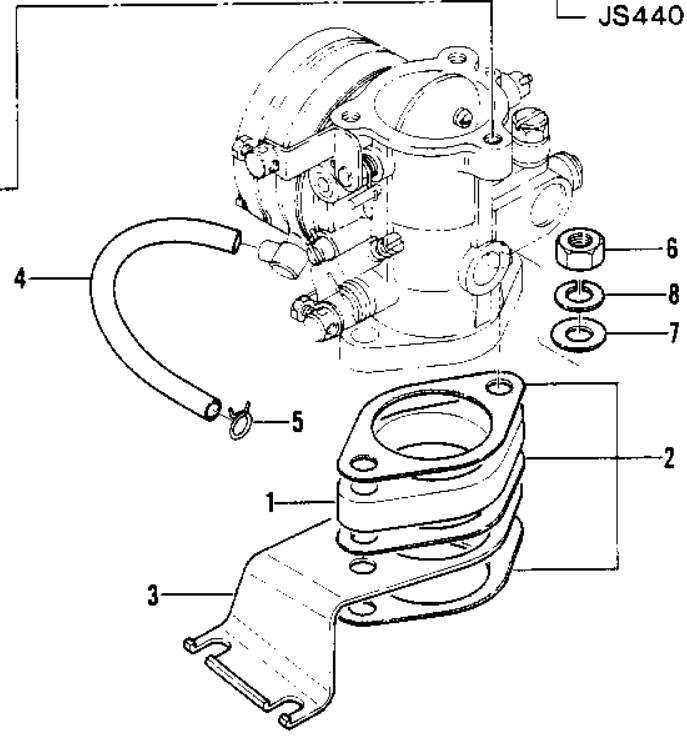

1979 JS440 PARTS DIAGRAM

CARBURETOR BRACKETS/FLAME ARRESTER ('79-

JS440-A5

1979 JS440 PARTS LIST

CARBURETOR BRACKETS/FLAME ARRESTER ('79-

ITEM NAME	PART NUMBER	QUANTITY
INSULATOR (Ref # 1)	16061-511	1
GASKET,INSULATOR (Ref # 2)	11009-3786	3
BRACKET,CONTROL (Ref # 3)	11034-3004	1
PIPE,PULS (Ref # 4)	92059-518	1
CLAMP,SPARK PLUG CAP (Ref # 5)	92037-1173	1
NUT,8MM (Ref # 6)	312R0800	2
WASHER (Ref # 7)	410S0800	2
WASHER SPRING 8MM (Ref # 8)	461S0800	2
CASE,FLAME ARRESTER (Ref # 9)	59021-527-9G	1
GASKET (Ref # 10)	11060-3702	2
BRACKET,CARBURETOR (Ref # 11)	11034-3003	1
STUD,6X12 (Ref # 12)	171R0612	2
BOLT,HEX HEAD,6X25 (Ref # 13)	110R0625	3
WASHER (Ref # 14)	410S0600	3
WASHER-SPRING,6MM (Ref # 15)	461S0600	3
SPRING (Ref # 16)	92081-544	2
SPRING (Ref # 17)	92081-545	2
ARRESTER,FLAME (Ref # 18)	59006-502	1
PLATE,FLAME ARRESTER (Ref # 19)	59086-540	1
COVER,AIR INTAKE (Ref # 20)	59036-563	1
BOLT,6X30 (Ref # 21)	92001-3022	4
WASHER (Ref # 22)	410S0600	4
WASHER-SPRING,6MM (Ref # 23)	461S0600	4