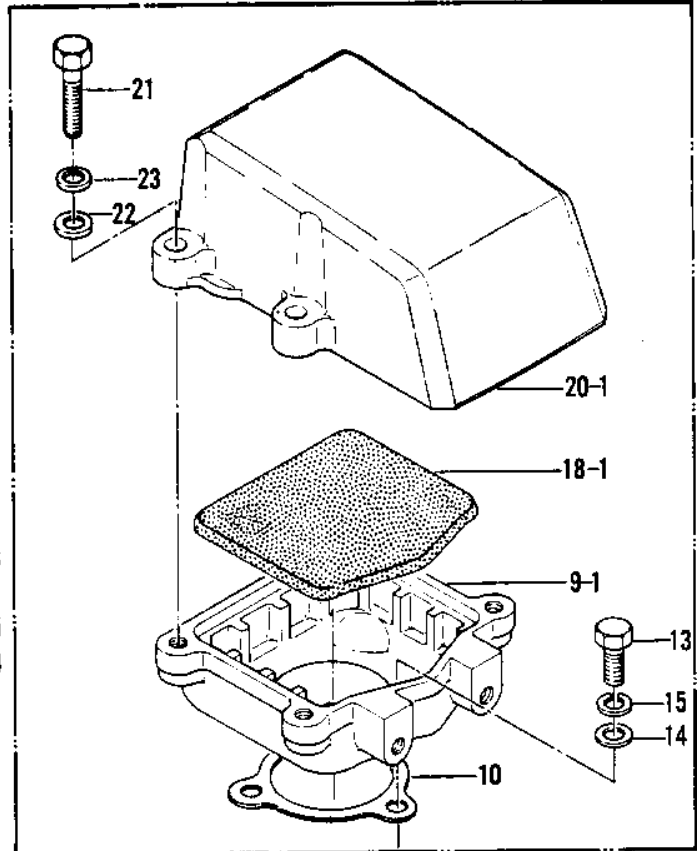

1979 JS440 PARTS DIAGRAM

CARBURETOR BRACKETS/FLAME ARRESTER ('79-

JS440-A5

1979 JS440 PARTS LIST

CARBURETOR BRACKETS/FLAME ARRESTER ('79-

ITEM NAME	PART NUMBER	QUANTITY
INSULATOR (Ref # 1)	16061-511	1
GASKET,INSULATOR (Ref # 2)	11009-3786	3
BRACKET,CONTROL (Ref # 3)	11034-3004	1
PIPE,PULS (Ref # 4)	92059-518	1
CLAMP,SPARK PLUG CAP (Ref # 5)	92037-1173	1
NUT,8MM (Ref # 6)	312R0800	2
WASHER (Ref # 7)	410S0800	2
WASHER SPRING 8MM (Ref # 8)	461S0800	2
CASE,FLAME ARRESTER (Ref # 9)	59021-527-9G	1
GASKET (Ref # 10)	11060-3702	2
BRACKET,CARBURETOR (Ref # 11)	11034-3003	1
STUD,6X12 (Ref # 12)	171R0612	2
BOLT,HEX HEAD,6X25 (Ref # 13)	110R0625	3
WASHER (Ref # 14)	410S0600	3
WASHER-SPRING,6MM (Ref # 15)	461S0600	3
SPRING (Ref # 16)	92081-544	2
SPRING (Ref # 17)	92081-545	2
ARRESTER,FLAME (Ref # 18)	59006-502	1
PLATE,FLAME ARRESTER (Ref # 19)	59086-540	1
COVER,AIR INTAKE (Ref # 20)	59036-563	1
BOLT,6X30 (Ref # 21)	92001-3022	4
WASHER (Ref # 22)	410S0600	4
WASHER-SPRING,6MM (Ref # 23)	461S0600	4