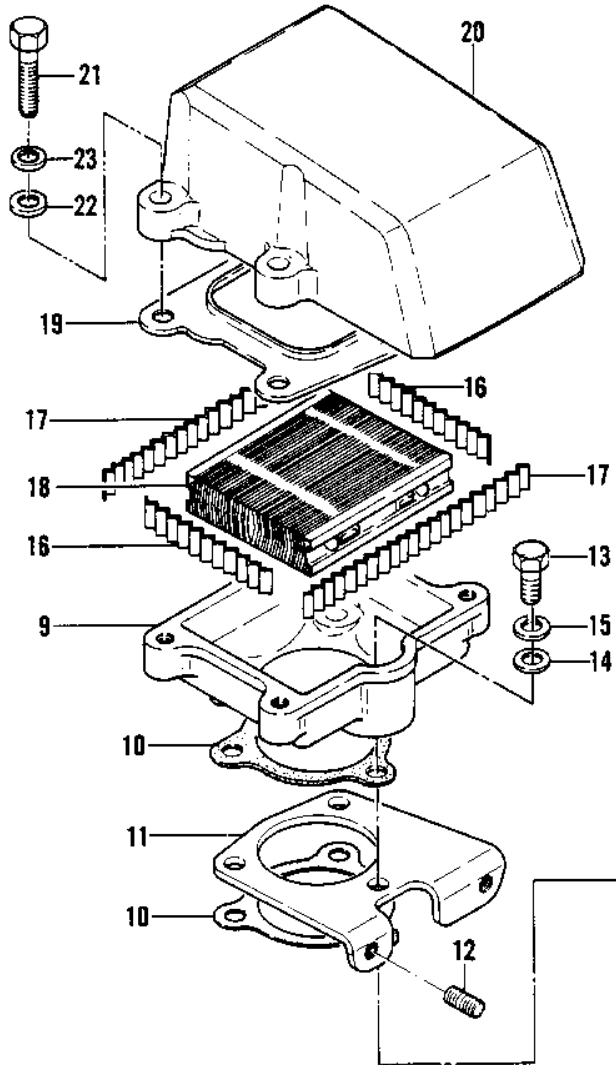

1979 JS440 PARTS DIAGRAM

CARBURETOR BRACKETS/FLAME ARRESTER ('79-

JS440-A5

1979 JS440 PARTS LIST

CARBURETOR BRACKETS/FLAME ARRESTER ('79-

ITEM NAME	PART NUMBER	QUANTITY
INSULATOR (Ref # 1)	16061-511	1
GASKET,INSULATOR (Ref # 2)	11009-3786	3
BRACKET,CONTROL (Ref # 3)	11034-3004	1
PIPE,PULS (Ref # 4)	92059-518	1
CLAMP,SPARK PLUG CAP (Ref # 5)	92037-1173	1
NUT,8MM (Ref # 6)	312R0800	2
WASHER (Ref # 7)	410S0800	2
WASHER SPRING 8MM (Ref # 8)	461S0800	2
CASE,FLAME ARRESTER (Ref # 9)	59021-527-9G	1
GASKET (Ref # 10)	11060-3702	2
BRACKET,CARBURETOR (Ref # 11)	11034-3003	1
STUD,6X12 (Ref # 12)	171R0612	2
BOLT,HEX HEAD,6X25 (Ref # 13)	110R0625	3
WASHER (Ref # 14)	410S0600	3
WASHER-SPRING,6MM (Ref # 15)	461S0600	3
SPRING (Ref # 16)	92081-544	2
SPRING (Ref # 17)	92081-545	2
ARRESTER,FLAME (Ref # 18)	59006-502	1
PLATE,FLAME ARRESTER (Ref # 19)	59086-540	1
COVER,AIR INTAKE (Ref # 20)	59036-563	1
BOLT,6X30 (Ref # 21)	92001-3022	4
WASHER (Ref # 22)	410S0600	4
WASHER-SPRING,6MM (Ref # 23)	461S0600	4