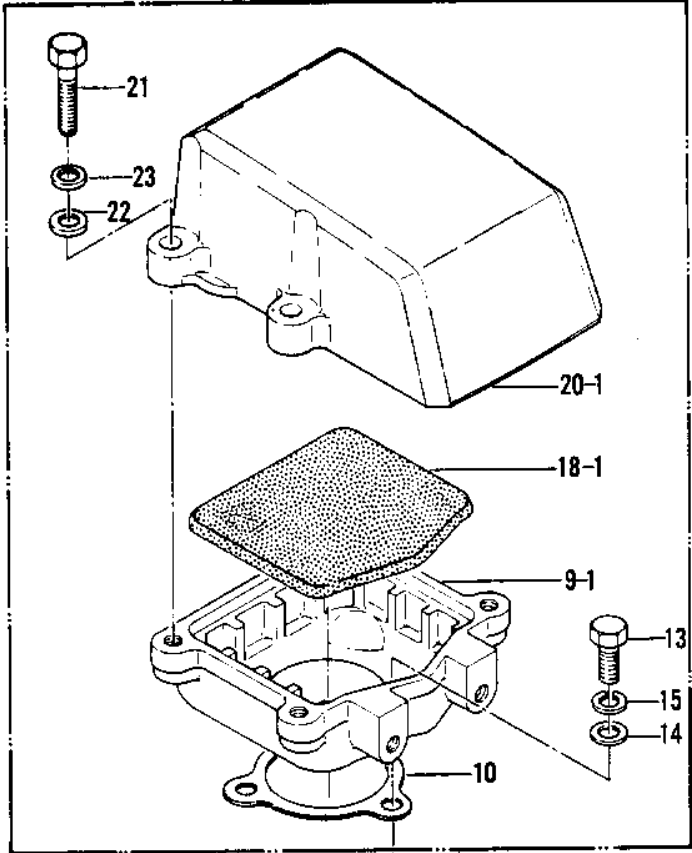

1979 JS440 PARTS DIAGRAM

CARBURETOR BRACKETS/FLAME ARRESTER ('79-

JS440-A5

1979 JS440 PARTS LIST

CARBURETOR BRACKETS/FLAME ARRESTER ('79-

ITEM NAME	PART NUMBER	QUANTITY
INSULATOR (Ref # 1)	16061-511	1
GASKET,INSULATOR (Ref # 2)	11009-3786	3
BRACKET,CONTROL (Ref # 3)	11034-3004	1
PIPE,PULS (Ref # 4)	92059-518	1
CLAMP,SPARK PLUG CAP (Ref # 5)	92037-1173	1
NUT,8MM (Ref # 6)	312R0800	2
WASHER (Ref # 7)	410S0800	2
WASHER SPRING 8MM (Ref # 8)	461S0800	2
CASE,FLAME ARRESTER (Ref # 9)	59021-527-9G	1
GASKET (Ref # 10)	11060-3702	2
BRACKET,CARBURETOR (Ref # 11)	11034-3003	1
STUD,6X12 (Ref # 12)	171R0612	2
BOLT,HEX HEAD,6X25 (Ref # 13)	110R0625	3
WASHER (Ref # 14)	410S0600	3
WASHER-SPRING,6MM (Ref # 15)	461S0600	3
SPRING (Ref # 16)	92081-544	2
SPRING (Ref # 17)	92081-545	2
ARRESTER,FLAME (Ref # 18)	59006-502	1
PLATE,FLAME ARRESTER (Ref # 19)	59086-540	1
COVER,AIR INTAKE (Ref # 20)	59036-563	1
BOLT,6X30 (Ref # 21)	92001-3022	4
WASHER (Ref # 22)	410S0600	4
WASHER-SPRING,6MM (Ref # 23)	461S0600	4