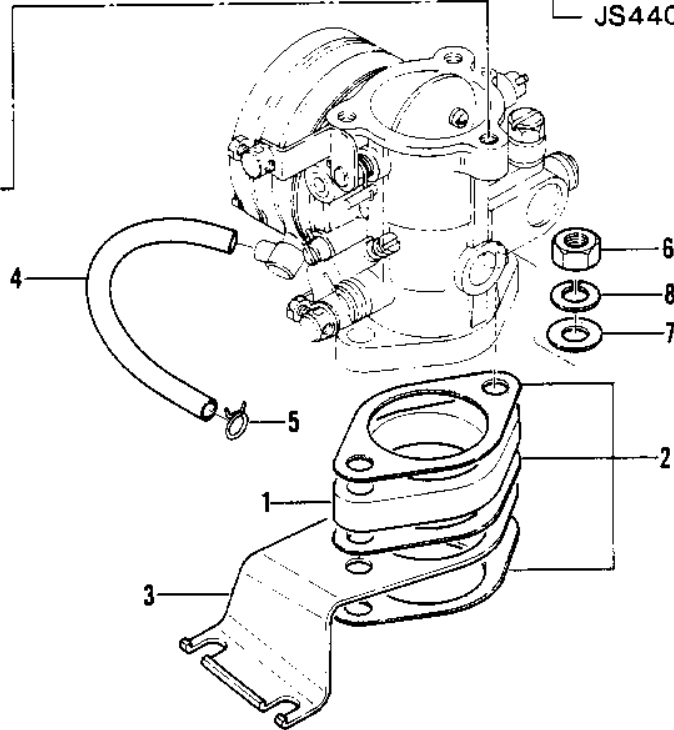

1979 JS440 PARTS DIAGRAM

CARBURETOR BRACKETS/FLAME ARRESTER ('79-

JS440-A5

1979 JS440 PARTS LIST

CARBURETOR BRACKETS/FLAME ARRESTER ('79-

ITEM NAME	PART NUMBER	QUANTITY
INSULATOR (Ref # 1)	16061-511	1
GASKET,INSULATOR (Ref # 2)	11009-3786	3
BRACKET,CONTROL (Ref # 3)	11034-3004	1
PIPE,PULS (Ref # 4)	92059-518	1
CLAMP,SPARK PLUG CAP (Ref # 5)	92037-1173	1
NUT,8MM (Ref # 6)	312R0800	2
WASHER (Ref # 7)	410S0800	2
WASHER SPRING 8MM (Ref # 8)	461S0800	2
CASE,FLAME ARRESTER (Ref # 9)	59021-527-9G	1
GASKET (Ref # 10)	11060-3702	2
BRACKET,CARBURETOR (Ref # 11)	11034-3003	1
STUD,6X12 (Ref # 12)	171R0612	2
BOLT,HEX HEAD,6X25 (Ref # 13)	110R0625	3
WASHER (Ref # 14)	410S0600	3
WASHER-SPRING,6MM (Ref # 15)	461S0600	3
SPRING (Ref # 16)	92081-544	2
SPRING (Ref # 17)	92081-545	2
ARRESTER,FLAME (Ref # 18)	59006-502	1
PLATE,FLAME ARRESTER (Ref # 19)	59086-540	1
COVER,AIR INTAKE (Ref # 20)	59036-563	1
BOLT,6X30 (Ref # 21)	92001-3022	4
WASHER (Ref # 22)	410S0600	4
WASHER-SPRING,6MM (Ref # 23)	461S0600	4