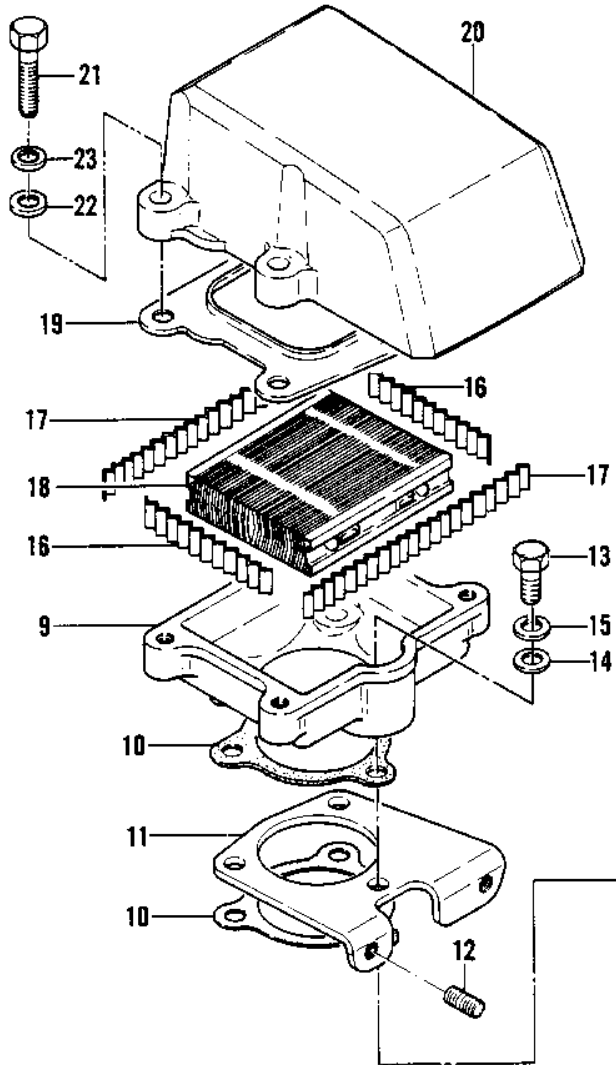

1981 JS440 PARTS DIAGRAM

CARBURETOR BRACKETS/FLAME ARRESTER ('79-

JS440-A5

1981 JS440 PARTS LIST

CARBURETOR BRACKETS/FLAME ARRESTER ('79-

ITEM NAME	PART NUMBER	QUANTITY
INSULATOR (Ref # 1)	16061-511	1
GASKET,INSULATOR (Ref # 2)	11009-3786	3
BRACKET,CONTROL (Ref # 3)	11034-3004	1
PIPE,PULS (Ref # 4)	92059-518	1
CLAMP,SPARK PLUG CAP (Ref # 5)	92037-1173	1
NUT,8MM (Ref # 6)	312R0800	2
WASHER (Ref # 7)	410S0800	2
WASHER SPRING 8MM (Ref # 8)	461S0800	2
CASE,FLAME ARRESTER (Ref # 9)	59021-527-9G	1
GASKET (Ref # 10)	11060-3702	2
BRACKET,CARBURETOR (Ref # 11)	11034-3003	1
STUD,6X12 (Ref # 12)	171R0612	2
BOLT,HEX HEAD,6X25 (Ref # 13)	110R0625	3
WASHER (Ref # 14)	410S0600	3
WASHER-SPRING,6MM (Ref # 15)	461S0600	3
SPRING (Ref # 16)	92081-544	2
SPRING (Ref # 17)	92081-545	2
ARRESTER,FLAME (Ref # 18)	59006-502	1
PLATE,FLAME ARRESTER (Ref # 19)	59086-540	1
COVER,AIR INTAKE (Ref # 20)	59036-563	1
BOLT,6X30 (Ref # 21)	92001-3022	4
WASHER (Ref # 22)	410S0600	4
WASHER-SPRING,6MM (Ref # 23)	461S0600	4