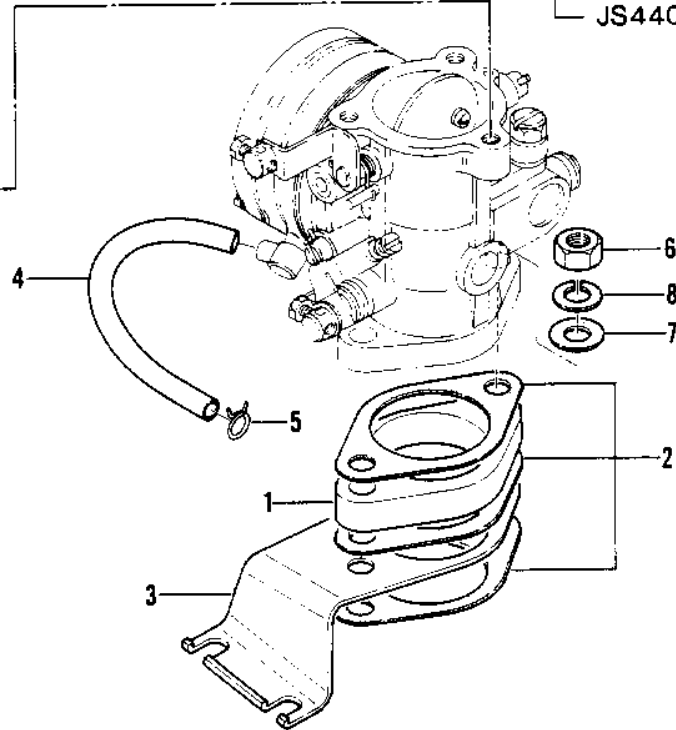

1981 JS440 PARTS DIAGRAM

CARBURETOR BRACKETS/FLAME ARRESTER ('79-

JS440-A5

1981 JS440 PARTS LIST

CARBURETOR BRACKETS/FLAME ARRESTER ('79-

ITEM NAME	PART NUMBER	QUANTITY
INSULATOR (Ref # 1)	16061-511	1
GASKET,INSULATOR (Ref # 2)	11009-3786	3
BRACKET,CONTROL (Ref # 3)	11034-3004	1
PIPE,PULS (Ref # 4)	92059-518	1
CLAMP,SPARK PLUG CAP (Ref # 5)	92037-1173	1
NUT,8MM (Ref # 6)	312R0800	2
WASHER (Ref # 7)	410S0800	2
WASHER SPRING 8MM (Ref # 8)	461S0800	2
CASE,FLAME ARRESTER (Ref # 9)	59021-527-9G	1
GASKET (Ref # 10)	11060-3702	2
BRACKET,CARBURETOR (Ref # 11)	11034-3003	1
STUD,6X12 (Ref # 12)	171R0612	2
BOLT,HEX HEAD,6X25 (Ref # 13)	110R0625	3
WASHER (Ref # 14)	410S0600	3
WASHER-SPRING,6MM (Ref # 15)	461S0600	3
SPRING (Ref # 16)	92081-544	2
SPRING (Ref # 17)	92081-545	2
ARRESTER,FLAME (Ref # 18)	59006-502	1
PLATE,FLAME ARRESTER (Ref # 19)	59086-540	1
COVER,AIR INTAKE (Ref # 20)	59036-563	1
BOLT,6X30 (Ref # 21)	92001-3022	4
WASHER (Ref # 22)	410S0600	4
WASHER-SPRING,6MM (Ref # 23)	461S0600	4