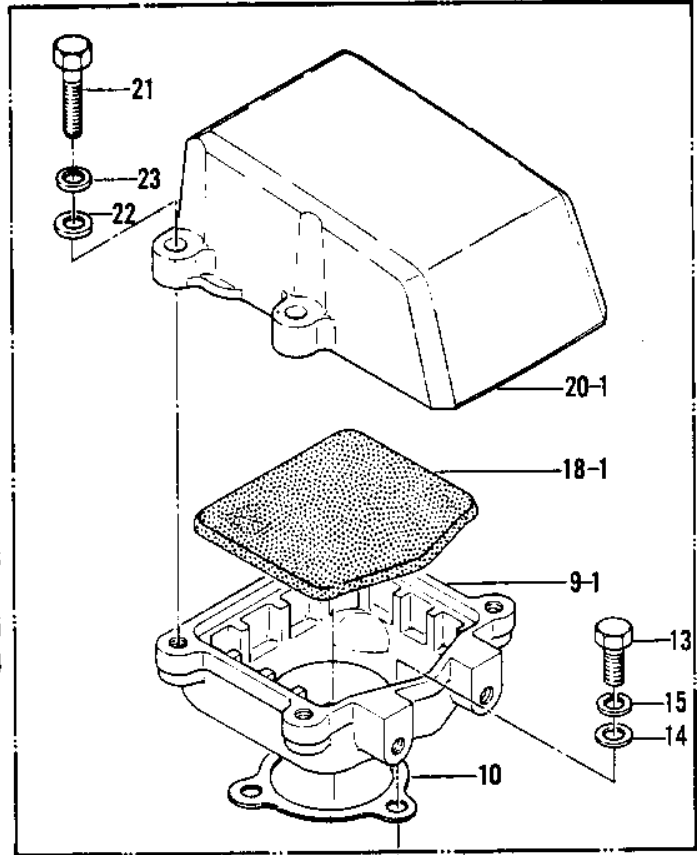

1981 JS440 PARTS DIAGRAM

CARBURETOR BRACKETS/FLAME ARRESTER ('79-

JS440-A5

1981 JS440 PARTS LIST

CARBURETOR BRACKETS/FLAME ARRESTER ('79-

ITEM NAME	PART NUMBER	QUANTITY
INSULATOR (Ref # 1)	16061-511	1
GASKET,INSULATOR (Ref # 2)	11009-3786	3
BRACKET,CONTROL (Ref # 3)	11034-3004	1
PIPE,PULS (Ref # 4)	92059-518	1
CLAMP,SPARK PLUG CAP (Ref # 5)	92037-1173	1
NUT,8MM (Ref # 6)	312R0800	2
WASHER (Ref # 7)	410S0800	2
WASHER SPRING 8MM (Ref # 8)	461S0800	2
CASE,FLAME ARRESTER (Ref # 9)	59021-527-9G	1
GASKET (Ref # 10)	11060-3702	2
BRACKET,CARBURETOR (Ref # 11)	11034-3003	1
STUD,6X12 (Ref # 12)	171R0612	2
BOLT,HEX HEAD,6X25 (Ref # 13)	110R0625	3
WASHER (Ref # 14)	410S0600	3
WASHER-SPRING,6MM (Ref # 15)	461S0600	3
SPRING (Ref # 16)	92081-544	2
SPRING (Ref # 17)	92081-545	2
ARRESTER,FLAME (Ref # 18)	59006-502	1
PLATE,FLAME ARRESTER (Ref # 19)	59086-540	1
COVER,AIR INTAKE (Ref # 20)	59036-563	1
BOLT,6X30 (Ref # 21)	92001-3022	4
WASHER (Ref # 22)	410S0600	4
WASHER-SPRING,6MM (Ref # 23)	461S0600	4