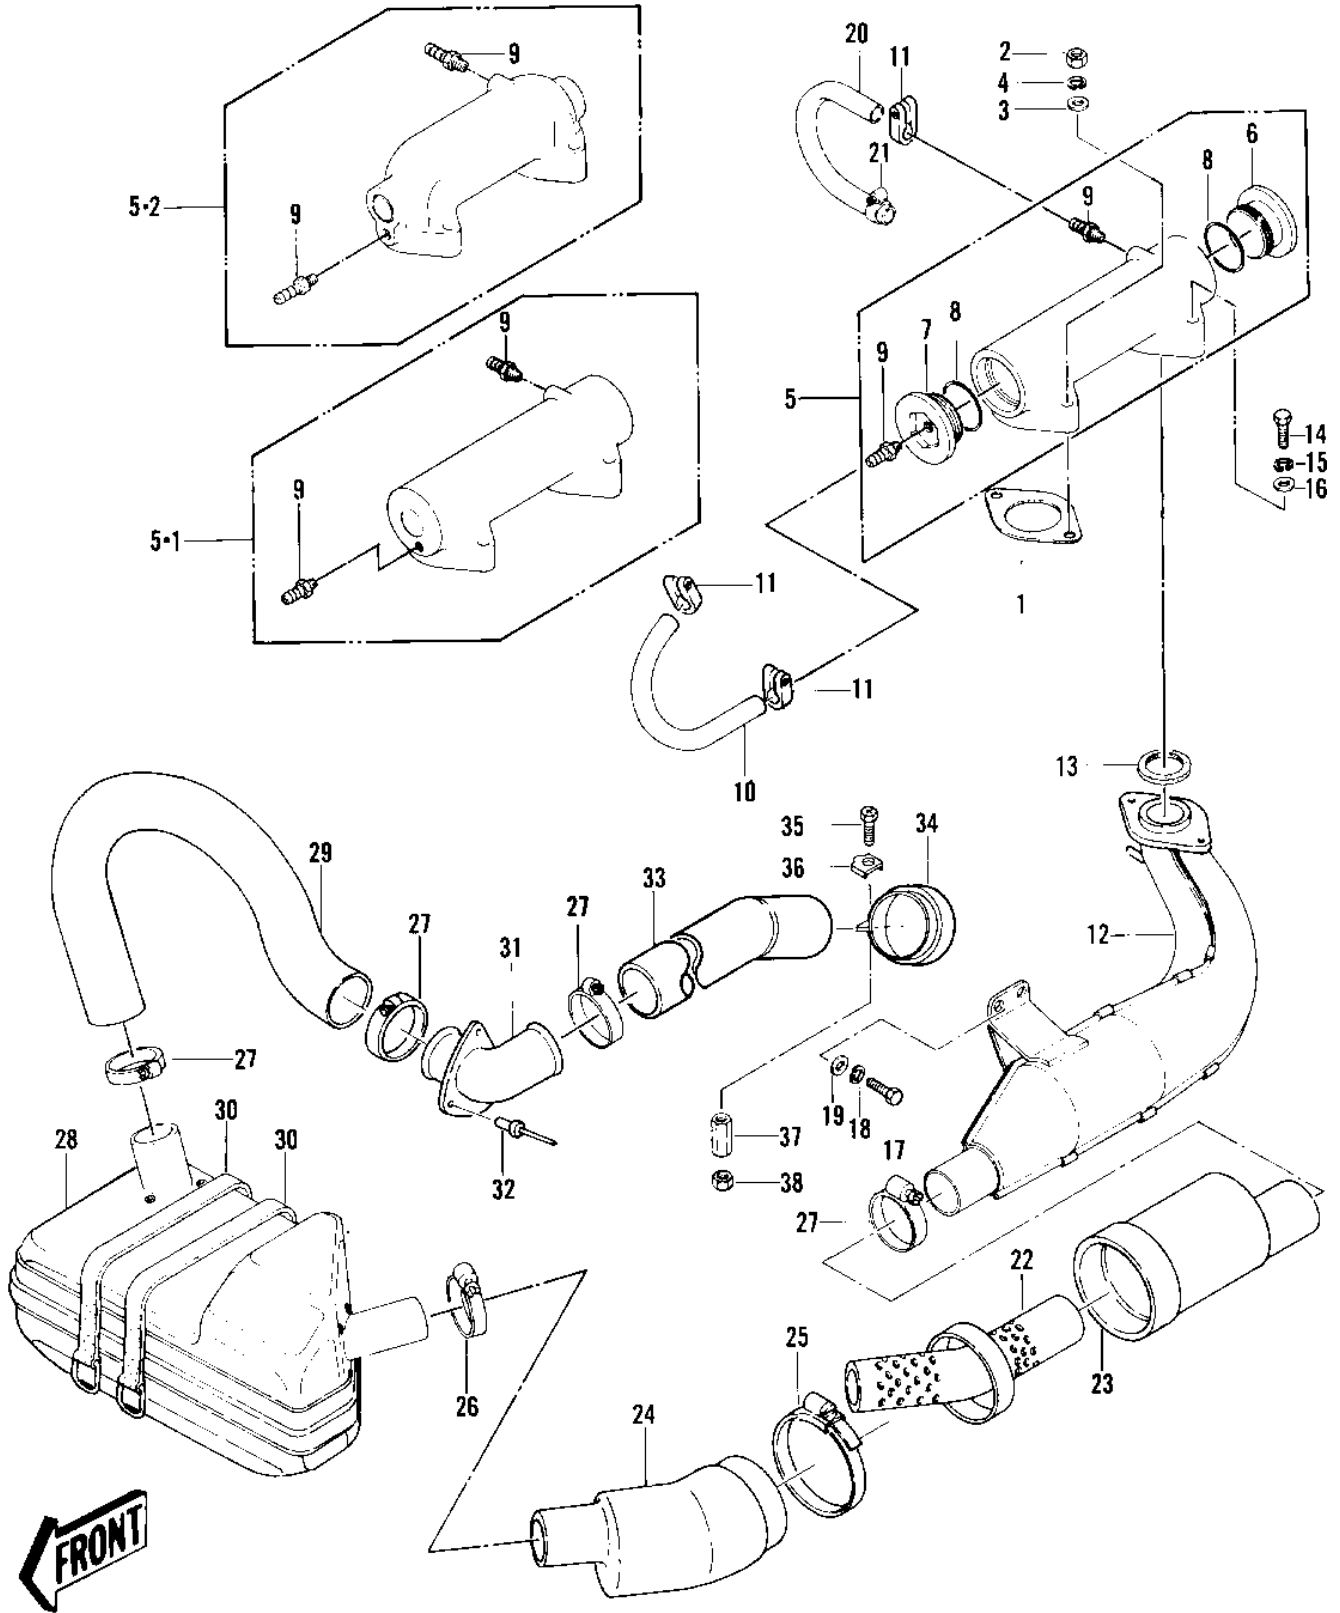

1979 JS440 PARTS DIAGRAM

MUFFLER ('79-'81 A3/A4/A4A/A5)

1979 JS440 PARTS LIST

MUFFLER ('79-'81 A3/A4/A4A/A5)

ITEM NAME	PART NUMBER	QUANTITY
GASKET,EXHAUST (Ref # 1)	11060-3710	1
NUT,8 M/M (Ref # 2)	311M0800	2
WASHER (Ref # 3)	410S0800	2
WASHER SPRING 8MM (Ref # 4)	461S0800	2
PIPE-EXHAUST (Ref # 5-1)	18049-3006-YR	1
JOINT,HOSE (Ref # 9)	92005-3001	2
TUBE,9X190 (Ref # 10)	92059-3021	1
CLAMP,HOSE (Ref # 11)	92037-504	3
EXPANSION CHAMBER (Ref # 12)	18001-520	1
GASKET,EXHAUST (Ref # 13)	11009-3784	1
BOLT,8X45 (Ref # 14)	110R0845	2
WASHER SPRING 8MM (Ref # 15)	461S0800	2
WASHER (Ref # 16)	410S0800	2
BOLT,8X20 (Ref # 17)	110R0820	2
WASHER SPRING 8MM (Ref # 18)	461S0800	2
WASHER (Ref # 19)	410S0800	2
HOSE (Ref # 20)	92059-523	1
CLAMP,HOSE (Ref # 21)	92037-504	1
PIPE-RESNTR. CONNECTR (Ref # 22)	59151-528	1
TUBE (Ref # 23)	92059-542	1
TUBE (Ref # 24)	92059-543	1
CLAMP (Ref # 25)	92037-541	1
CLAMP,HOSE (Ref # 26)	92037-506	1
CLAMP (Ref # 27)	92037-509	4
MUFFLER-COMP,WATERBOX (Ref # 28)	49070-3714	1
HOSE (Ref # 29)	92059-528	1
BAND (Ref # 30)	92072-511	2
PIPE,TAIL (Ref # 31)	59156-506	1
RIVET (Ref # 32)	59281-506	3

1979 JS440 PARTS LIST

MUFFLER ('79-'81 A3/A4/A4A/A5)

ITEM NAME	PART NUMBER	QUANTITY
HOSE, TAIL (Ref # 33)	92059-549	1
CLAMP (Ref # 34)	92037-545	1
SCREW, 6X45 (Ref # 35)	92009-3747	1
WASHER (Ref # 36)	92095-513	1
NUT, 6M/M (Ref # 37)	92015-532	1
NUT, 6M/M (Ref # 38)	311R0600	1