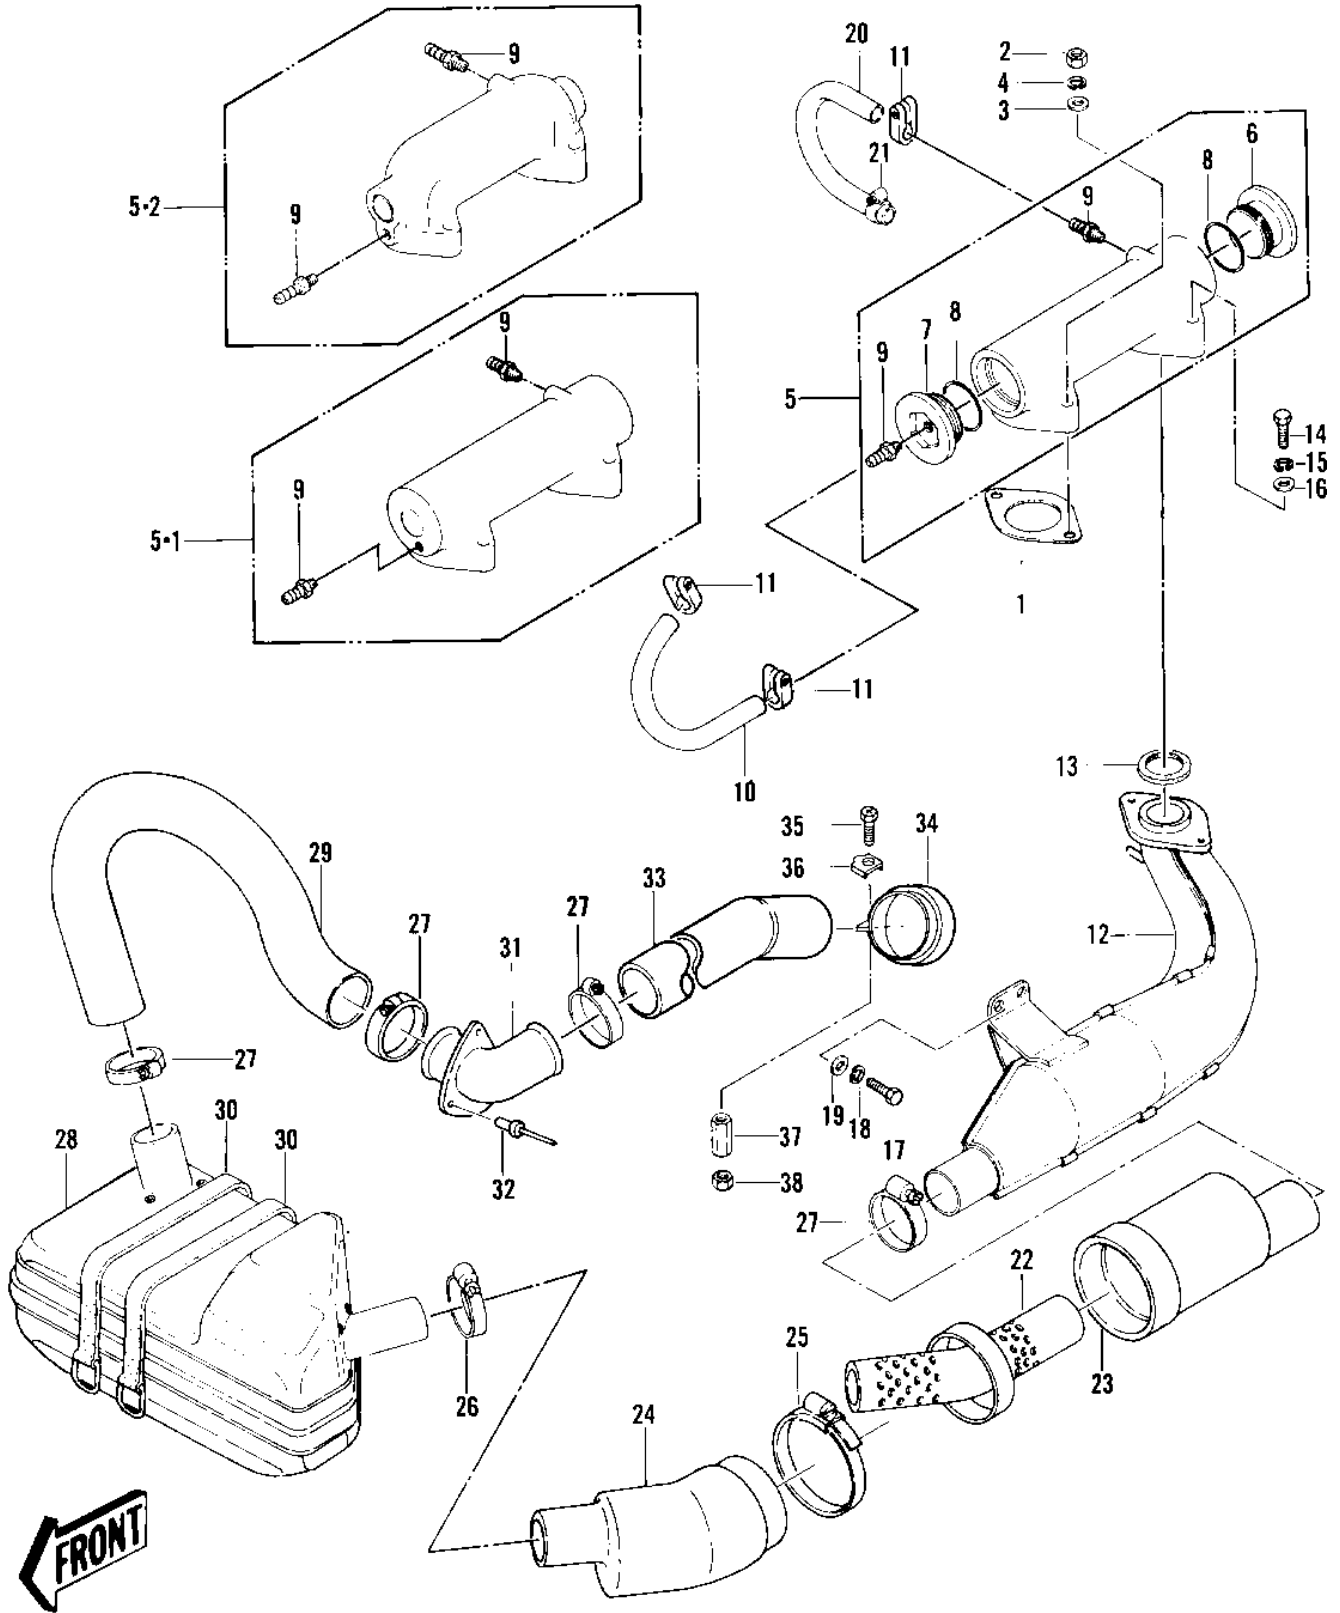

1981 JS440 PARTS DIAGRAM

MUFFLER ('79-'81 A3/A4/A4A/A5)

1981 JS440 PARTS LIST

MUFFLER ('79-'81 A3/A4/A4A/A5)

ITEM NAME	PART NUMBER	QUANTITY
GASKET,EXHAUST (Ref # 1)	11060-3710	1
NUT,8 M/M (Ref # 2)	311M0800	2
WASHER (Ref # 3)	410S0800	2
WASHER SPRING 8MM (Ref # 4)	461S0800	2
PIPE-EXHAUST (Ref # 5)	18049-3006-YR	1
PLUG,EXHAUST(1) (Ref # 6)	92066-501-9G	1
PLUG,EXHAUST(2) (Ref # 7)	92066-502-9G	1
"0" RING (Ref # 8)	671B2545	2
JOINT,HOSE (Ref # 9)	92005-3001	2
TUBE,9X190 (Ref # 10)	92059-3021	1
CLAMP,HOSE (Ref # 11)	92037-504	3
EXPANSION CHAMBER (Ref # 12)	18001-520	1
GASKET,EXHAUST (Ref # 13)	11009-3784	1
BOLT,8X45 (Ref # 14)	110R0845	2
WASHER SPRING 8MM (Ref # 15)	461S0800	2
WASHER (Ref # 16)	410S0800	2
BOLT,8X20 (Ref # 17)	110R0820	2
WASHER SPRING 8MM (Ref # 18)	461S0800	2
WASHER (Ref # 19)	410S0800	2
HOSE (Ref # 20)	92059-523	1
CLAMP,HOSE (Ref # 21)	92037-504	1
PIPE-RESNTR. CONNECTR (Ref # 22)	59151-528	1
TUBE (Ref # 23)	92059-542	1
TUBE (Ref # 24)	92059-543	1
CLAMP (Ref # 25)	92037-541	1
CLAMP,HOSE (Ref # 26)	92037-506	1
CLAMP (Ref # 27)	92037-509	4
MUFFLER-COMP,WATERBOX (Ref # 28)	49070-3714	1
HOSE (Ref # 29)	92059-528	1

1981 JS440 PARTS LIST

MUFFLER ('79'-81 A3/A4/A4A/A5)

ITEM NAME	PART NUMBER	QUANTITY
BAND (Ref # 30)	92072-511	2
PIPE, TAIL (Ref # 31)	59156-506	1
RIVET (Ref # 32)	59281-506	3
HOSE, TAIL (Ref # 33)	92059-549	1
CLAMP (Ref # 34)	92037-545	1
SCREW, 6X45 (Ref # 35)	92009-3747	1
WASHER (Ref # 36)	92095-513	1
NUT, 6M/M (Ref # 37)	92015-532	1
NUT, 6M/M (Ref # 38)	311R0600	1