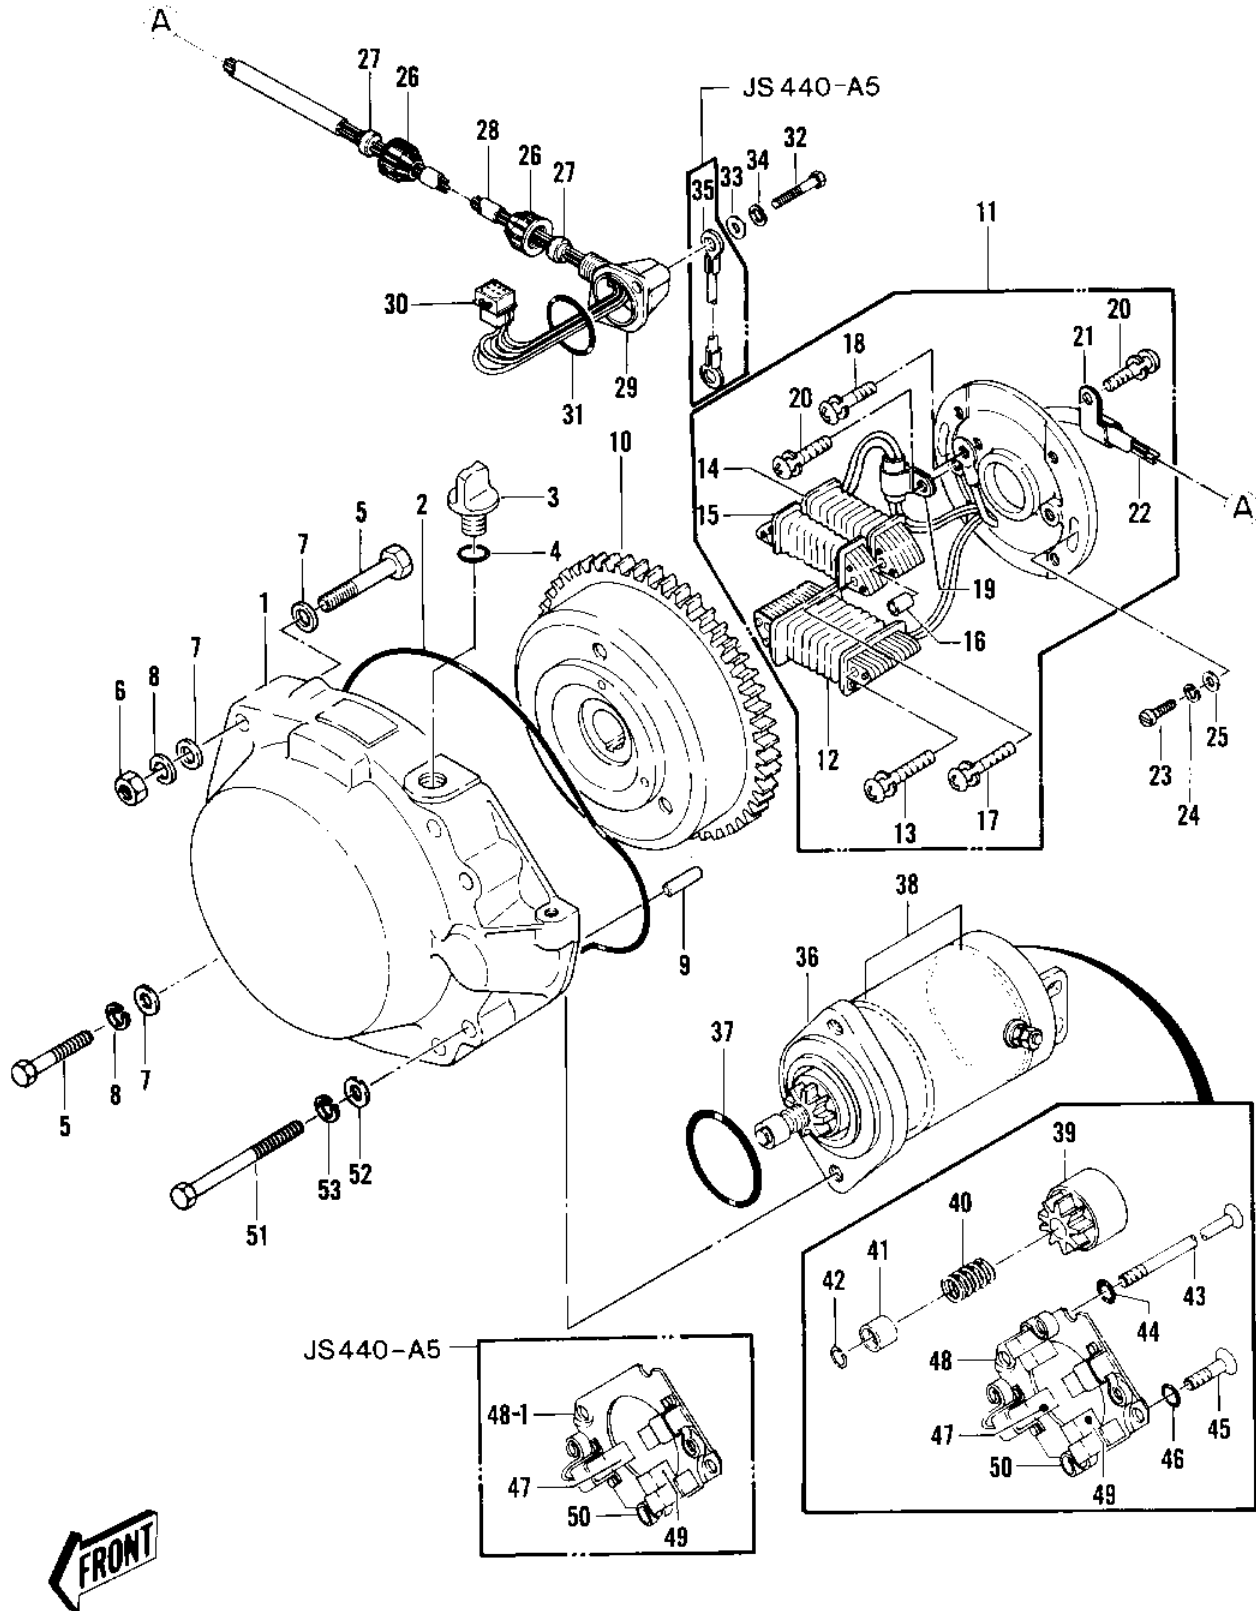

# 1979 JS440 PARTS DIAGRAM

GENERATOR/STARTER MOTOR ('79-'81 A3/A4/A)

# 1979 JS440 PARTS LIST

GENERATOR/STARTER MOTOR ('79-'81 A3/A4/A)

ITEM NAME	PART NUMBER	QUANTITY
COVER-GENERATOR (Ref # 1)	14031-3705	1
"O" RING (Ref # 2)	92055-521	1
BREATHER (Ref # 3)	14069-3709	1
"O" RING (Ref # 4)	92055-515	1
BOLT 8X50 (Ref # 5)	110R0850	4
NUT 8MM (Ref # 6)	311R0800	2
WASHER (Ref # 7)	410S0800	6
WASHER SPRING 8MM (Ref # 8)	461S0800	4
PIN,DOWEL (Ref # 9)	551R0612	2
FLYWHEEL ASSY (Ref # 10)	21050-3005	1
STATOR ASSY (Ref # 11)	21003-524	1
COIL,CHARGE (Ref # 12)	59031-501	1
SCREW 5X34 (Ref # 13)	92011-530	2
COIL,EXCITING (Ref # 14)	21049-506	1
COIL,PULSING (Ref # 15)	59026-504	1
COLLAR,COIL (Ref # 16)	92027-509	2
SCREW 5X40 (Ref # 17)	92011-533	2
SCREW 4X6 (Ref # 18)	92011-559	1
CLAMP (Ref # 19)	92037-520	1
SCREW 4X8 (Ref # 20)	92011-560	2
CLAMP (Ref # 21)	92037-547	1
HARNESS,MAGNETO (Ref # 22)	26001-3006	1
SCREW PAN HEAD 5X20 (Ref # 23)	220B0520	2
WASHER SPRING 5MM (Ref # 24)	461F0500	2
WASHER (Ref # 25)	92022-544	2
CAP (Ref # 26)	11012-3012	2
GROMMET (Ref # 27)	92071-3001	2
TUBE,10X335 (Ref # 28)	92059-3019	1
CAP-MAGNETO HARNESS (Ref # 29)	59176-517-YR	1