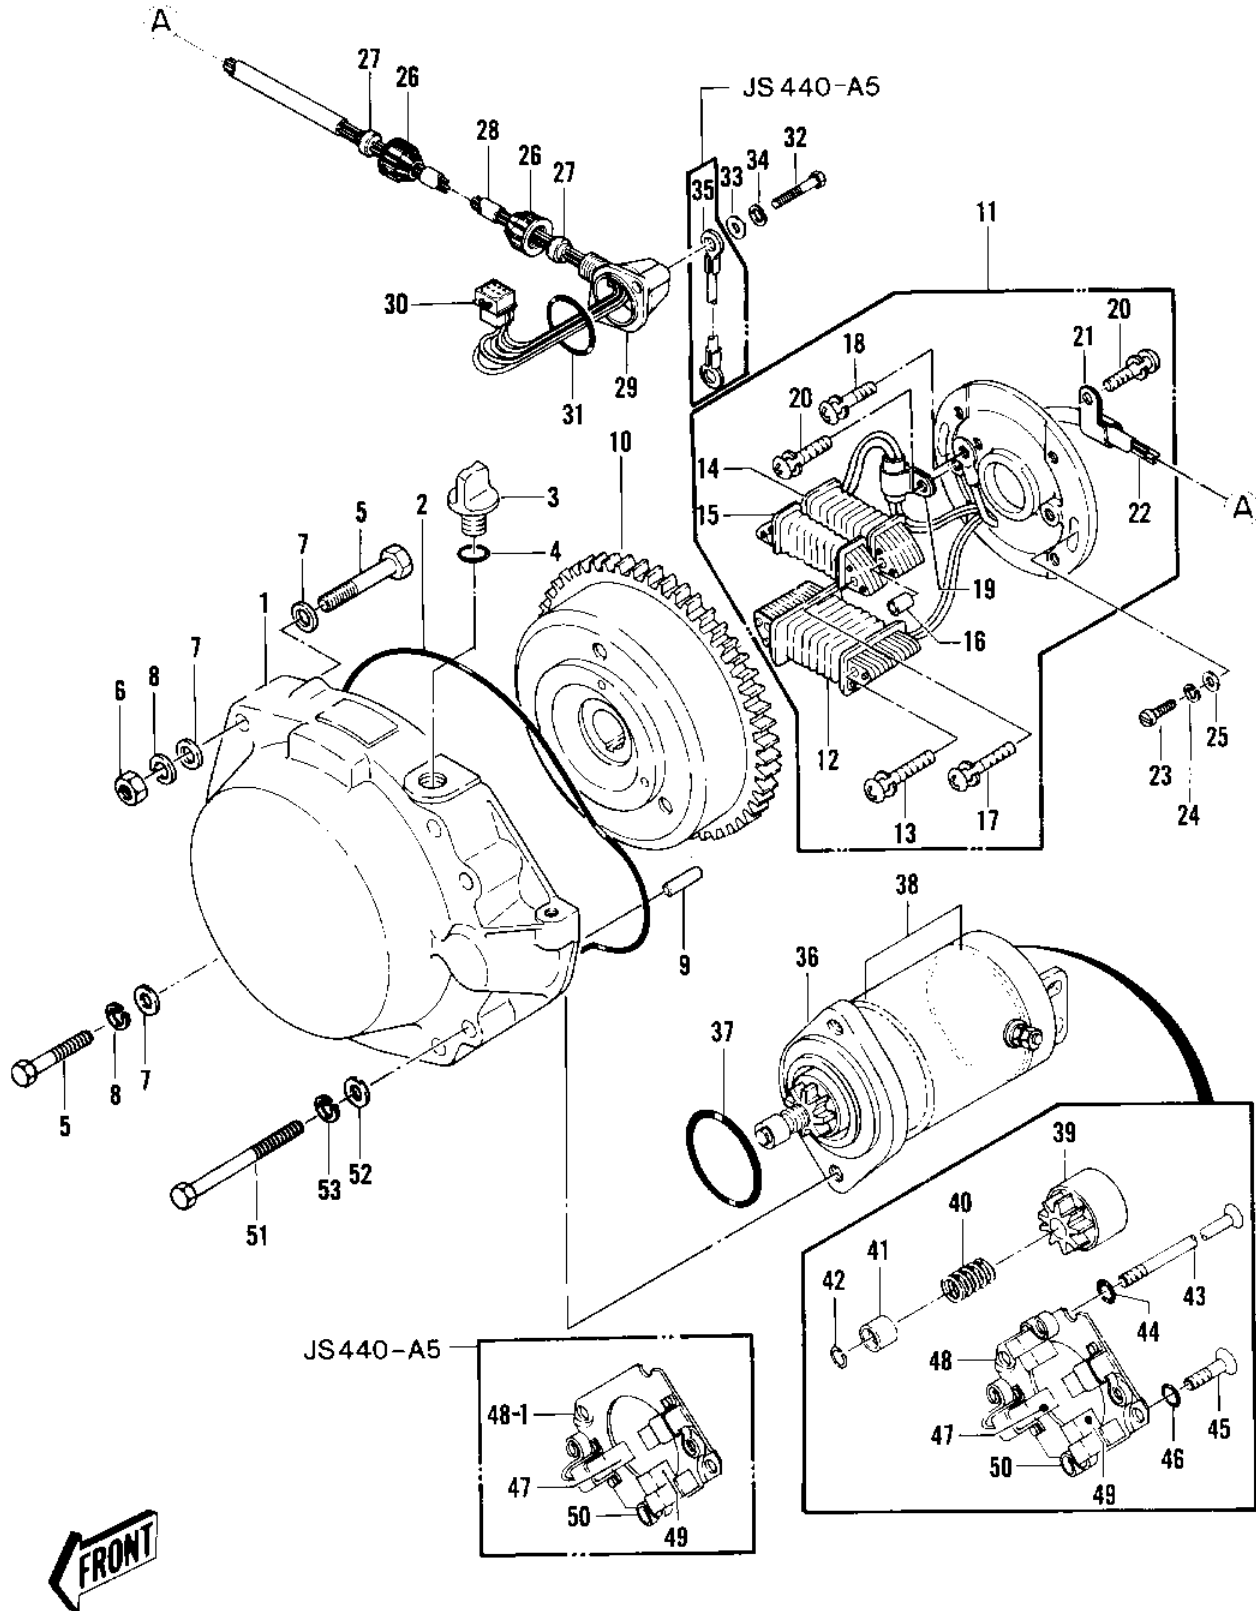

# 1980 JS440 PARTS DIAGRAM

GENERATOR/STARTER MOTOR ('79-'81 A3/A4/A)

# 1980 JS440 PARTS LIST

GENERATOR/STARTER MOTOR ('79-'81 A3/A4/A)

ITEM NAME	PART NUMBER	QUANTITY
COVER-GENERATOR (Ref # 1)	14031-3705	1
"O" RING (Ref # 2)	92055-521	1
BREATHER (Ref # 3)	14069-3709	1
"O" RING (Ref # 4)	92055-515	1
BOLT 8X50 (Ref # 5)	110R0850	4
NUT 8MM (Ref # 6)	311R0800	2
WASHER (Ref # 7)	410S0800	6
WASHER SPRING 8MM (Ref # 8)	461S0800	4
PIN,DOWEL (Ref # 9)	551R0612	2
FLYWHEEL ASSY,MAGNETO (Ref # 10)	21050-3015	1
STATOR ASSY,MAGNETO (Ref # 11)	21003-3009	1
COIL,CHARGE (Ref # 12)	59031-3001	1
SCREW 5X34 (Ref # 13)	92011-530	2
COIL,EXCITING (Ref # 14)	21049-3006	1
COIL,PULSING (Ref # 15)	59026-3006	1
COLLAR-COIL (Ref # 16)	92027-3008	2
SCREW (Ref # 17)	92009-3006	2
SCREW 4X6 (Ref # 18)	92011-559	1
CLAMP (Ref # 19)	92037-520	1
SCREW 4X8 (Ref # 20)	92011-560	2
CLAMP (Ref # 21)	92037-547	1
HARNESS,MAGNETO (Ref # 22)	26001-3006	1
SCREW PAN HEAD 5X20 (Ref # 23)	220B0520	2
WASHER SPRING 5MM (Ref # 24)	461F0500	2
WASHER (Ref # 25)	92022-544	2
CAP (Ref # 26)	11012-3012	2
GROMMET (Ref # 27)	92071-3001	2
TUBE,10X345 (Ref # 28)	92059-3032	1
CAP-MAGNETO HARNESS (Ref # 29)	59176-517-YR	1