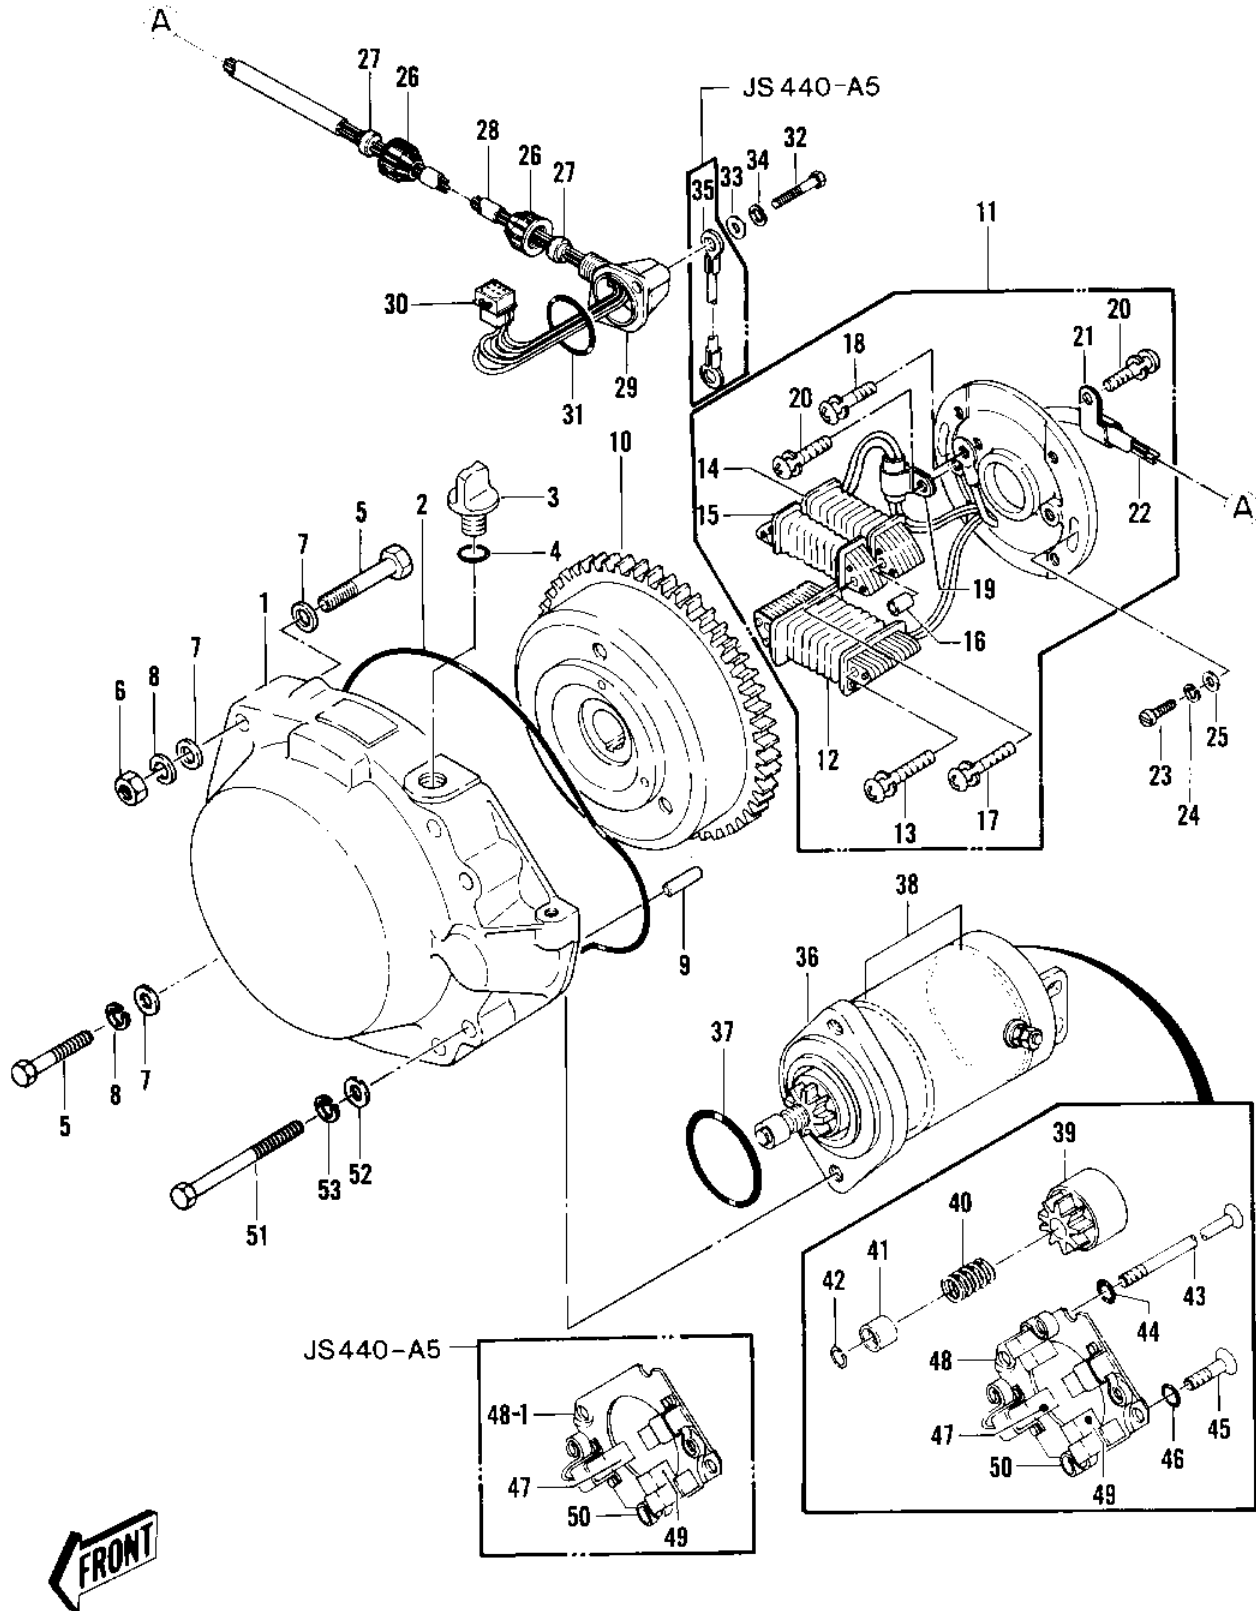

1980 JS440 PARTS DIAGRAM

GENERATOR/STARTER MOTOR ('79-'81 A3/A4/A)

1980 JS440 PARTS LIST

GENERATOR/STARTER MOTOR ('79-'81 A3/A4/A)

ITEM NAME	PART NUMBER	QUANTITY
COVER-GENERATOR (Ref # 1)	14031-3705	1
"O" RING (Ref # 2)	92055-521	1
BREATHER (Ref # 3)	14069-3709	1
"O" RING (Ref # 4)	92055-515	1
BOLT 8X50 (Ref # 5)	110R0850	4
NUT 8MM (Ref # 6)	311R0800	2
WASHER (Ref # 7)	410S0800	6
WASHER SPRING 8MM (Ref # 8)	461S0800	4
PIN,DOWEL (Ref # 9)	551R0612	2
FLYWHEEL ASSY,MAGNETO (Ref # 10)	21050-3015	1
STATOR ASSY,MAGNETO (Ref # 11)	21003-3009	1
COIL,CHARGE (Ref # 12)	59031-3001	1
SCREW 5X34 (Ref # 13)	92011-530	2
COIL,EXCITING (Ref # 14)	21049-3006	1
COIL,PULSING (Ref # 15)	59026-3006	1
COLLAR-COIL (Ref # 16)	92027-3008	2
SCREW (Ref # 17)	92009-3006	2
SCREW 4X6 (Ref # 18)	92011-559	1
CLAMP (Ref # 19)	92037-520	1
SCREW 4X8 (Ref # 20)	92011-560	2
CLAMP (Ref # 21)	92037-547	1
HARNESS,MAGNETO (Ref # 22)	26001-3006	1
SCREW PAN HEAD 5X20 (Ref # 23)	220B0520	2
WASHER SPRING 5MM (Ref # 24)	461F0500	2
WASHER (Ref # 25)	92022-544	2
CAP (Ref # 26)	11012-3012	2
GROMMET (Ref # 27)	92071-3001	2
TUBE,10X345 (Ref # 28)	92059-3032	1
CAP-MAGNETO HARNESS (Ref # 29)	59176-517-YR	1