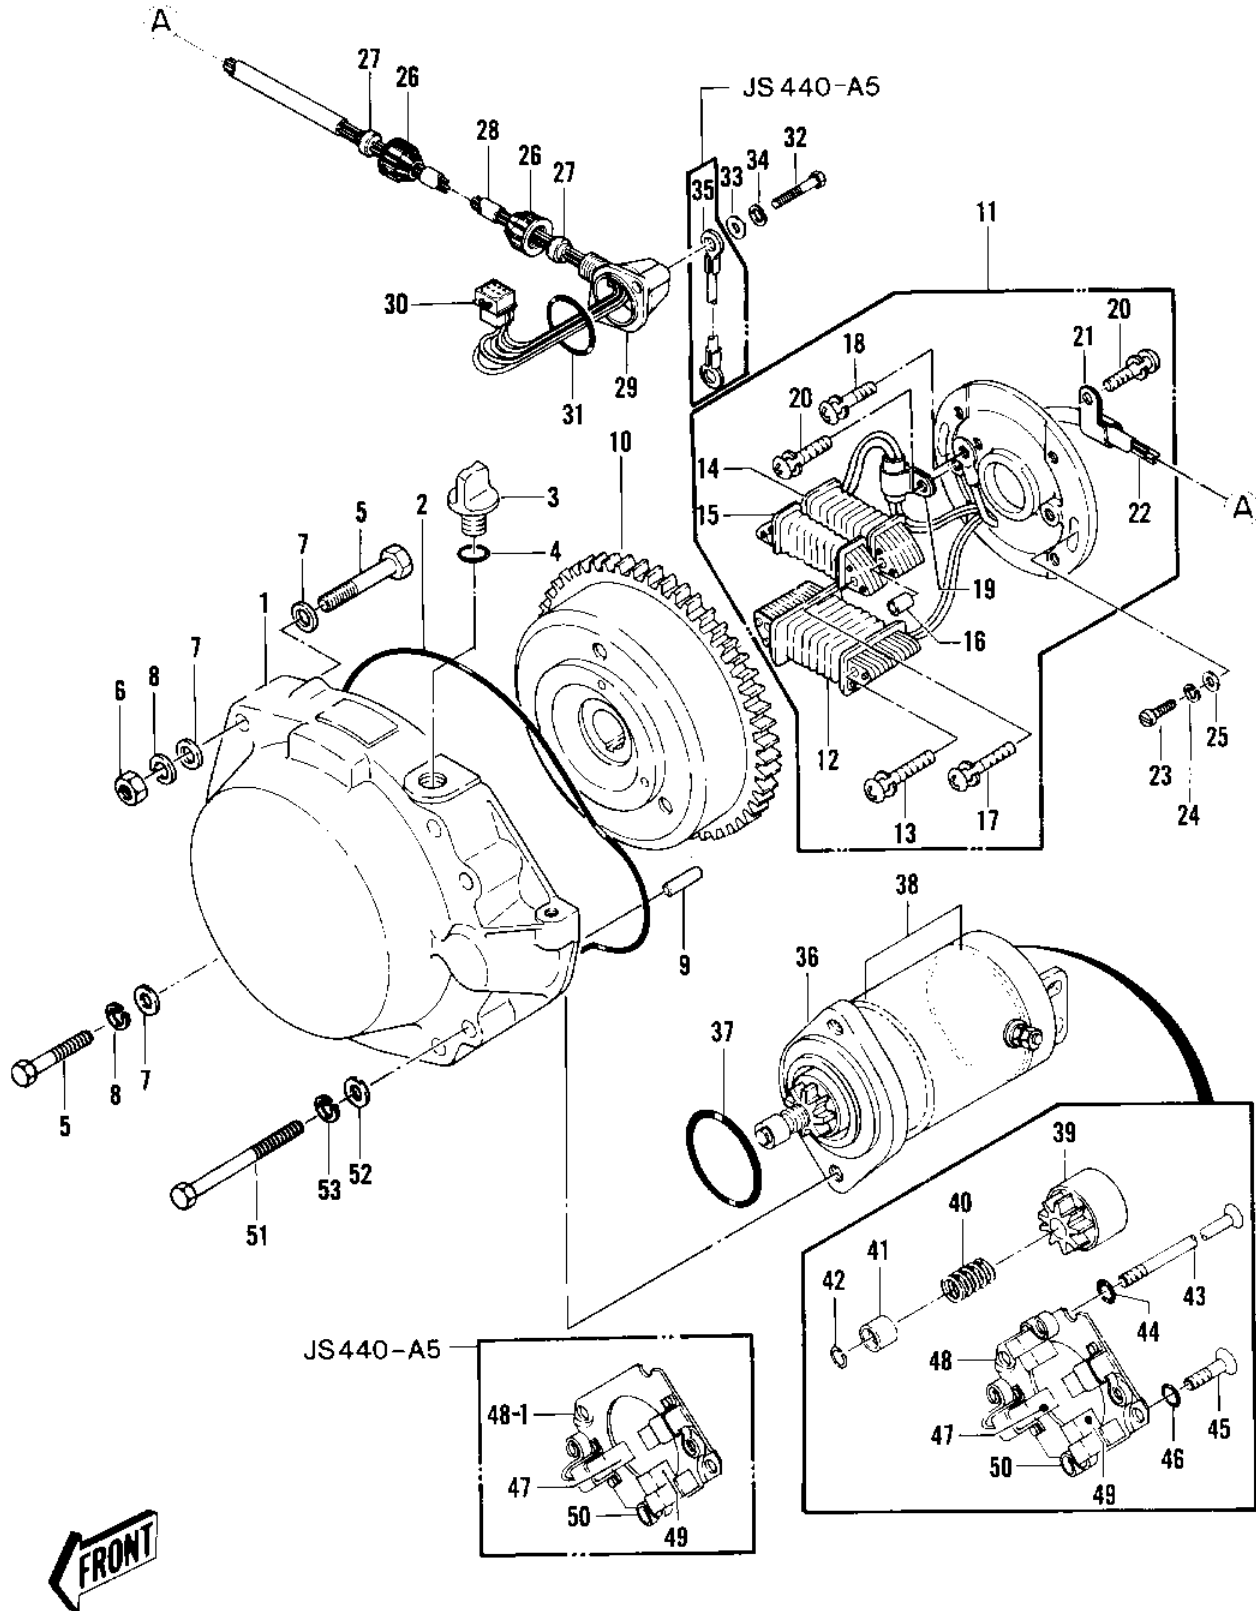

1981 JS440 PARTS DIAGRAM

GENERATOR/STARTER MOTOR ('79-'81 A3/A4/A)

1981 JS440 PARTS LIST

GENERATOR/STARTER MOTOR ('79-'81 A3/A4/A)

ITEM NAME	PART NUMBER	QUANTITY
COVER-GENERATOR (Ref # 1)	14031-3705	1
"O" RING (Ref # 2)	92055-521	1
BREATHER (Ref # 3)	14069-3709	1
"O" RING (Ref # 4)	92055-515	1
BOLT 8X50 (Ref # 5)	110R0850	4
NUT 8MM (Ref # 6)	311R0800	2
WASHER (Ref # 7)	410S0800	6
WASHER SPRING 8MM (Ref # 8)	461S0800	4
PIN,DOWEL (Ref # 9)	551R0612	2
FLYWHEEL ASSY (Ref # 10)	21050-3005	1
STATOR ASSY (Ref # 11)	21003-524	1
COIL,CHARGE (Ref # 12)	59031-501	1
SCREW 5X34 (Ref # 13)	92011-530	2
COIL,EXCITING (Ref # 14)	21049-506	1
COIL,PULSING (Ref # 15)	59026-504	1
COLLAR,COIL (Ref # 16)	92027-509	2
SCREW 5X40 (Ref # 17)	92011-533	2
SCREW 4X6 (Ref # 18)	92011-559	1
CLAMP (Ref # 19)	92037-520	1
SCREW 4X8 (Ref # 20)	92011-560	2
CLAMP (Ref # 21)	92037-547	1
HARNESS,MAGNETO (Ref # 22)	26001-3006	1
SCREW PAN HEAD 5X20 (Ref # 23)	220B0520	2
WASHER SPRING 5MM (Ref # 24)	461F0500	2
WASHER (Ref # 25)	92022-544	2
CAP (Ref # 26)	11012-3012	2
GROMMET (Ref # 27)	92071-3001	2
TUBE,10X335 (Ref # 28)	92059-3019	1
CAP-MAGNETO HARNESS (Ref # 29)	59176-517-YR	1