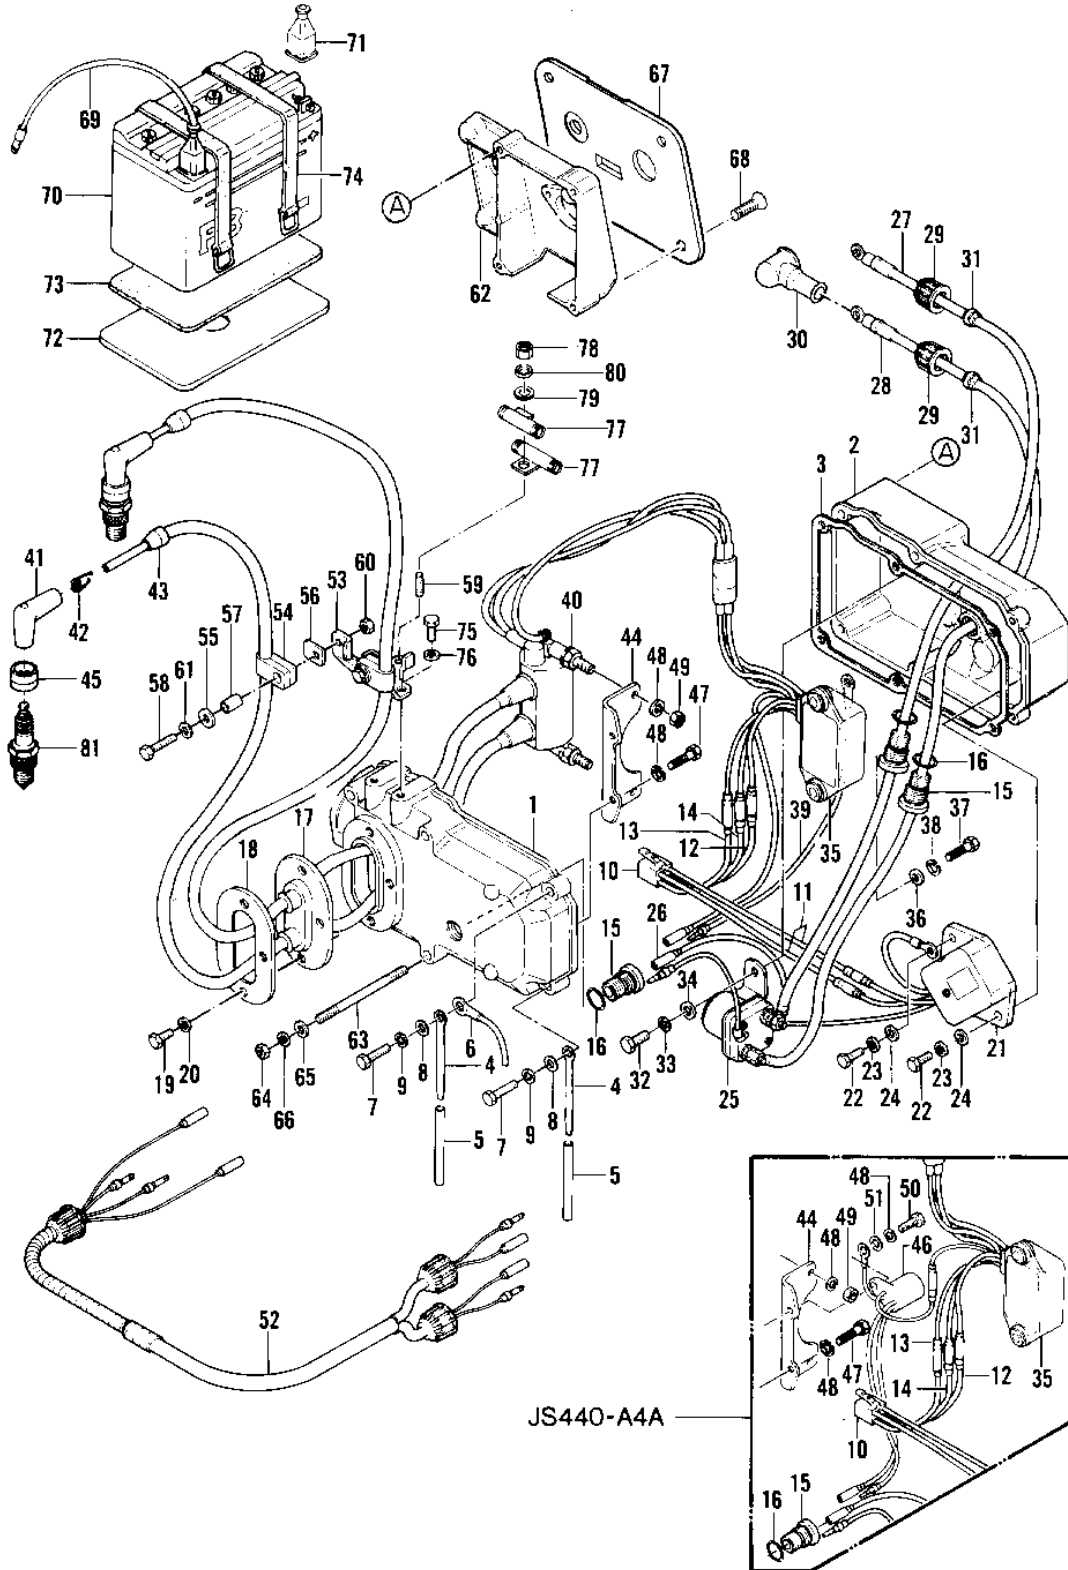

1979 JS440 PARTS DIAGRAM

ELECTRIC CASE (JS440-A3/A4/A4A)

F

JS440-A4A

1979 JS440 PARTS LIST

ELECTRIC CASE (JS440-A3/A4/A4A)

ITEM NAME	PART NUMBER	QUANTITY
CASE,ELECTRIC (Ref # 1)	59416-3001	1
CASE,ELECTRIC (2) (Ref # 2)	59021-532	1
GASKET,CASE (Ref # 3)	11009-3024	1
CLAMP,L=100 (Ref # 4)	92037-3736	2
TUBE,VINYL,5X73 (Ref # 5)	92059-3017	2
WIRE,EARTH (Ref # 6)	26011-505	1
BOLT,HEX HEAD,6X25 (Ref # 7)	110R0625	2
WASHER (Ref # 8)	411S0600	2
WASHER-SPRING,6MM (Ref # 9)	461S0600	2
CONNECTOR,CORD (Ref # 10)	59221-505	1
WIRE,LEAD (Ref # 11)	26011-512	2
WIRE,LEAD (Ref # 12)	26011-513	1
WIRE,LEAD (Ref # 13)	26011-514	1
WIRE,LEAD (Ref # 14)	26011-515	1
JOINT-STATOR WIRE (Ref # 15)	59071-516	3
"O" RING,16MM (Ref # 16)	670B2016	3
GROMMET (Ref # 17)	92071-526	1
PLATE-ELECTRICAL CASE (Ref # 18)	59086-516	1
BOLT 6X14 (Ref # 19)	110R0614	4
WASHER-SPRING,6MM (Ref # 20)	461S0600	4
REGULATOR (Ref # 21)	21066-501	1
BOLT-UPSET 6X14 (Ref # 22)	112B0614	2
WASHER SPRING 6MM (Ref # 23)	461F0600	2
WASHER PLAIN 6MM (Ref # 24)	411B0600	2
SWITCH,MAGNETIC (Ref # 25)	21164-515	1
WIRE,LEAD (Ref # 26)	26011-516	1
WIRE,LEAD,BATTERY (Ref # 27)	26011-3002	1
WIRE,LEAD,STARTER (Ref # 28)	26011-519	1
CAP (Ref # 29)	11012-3012	2