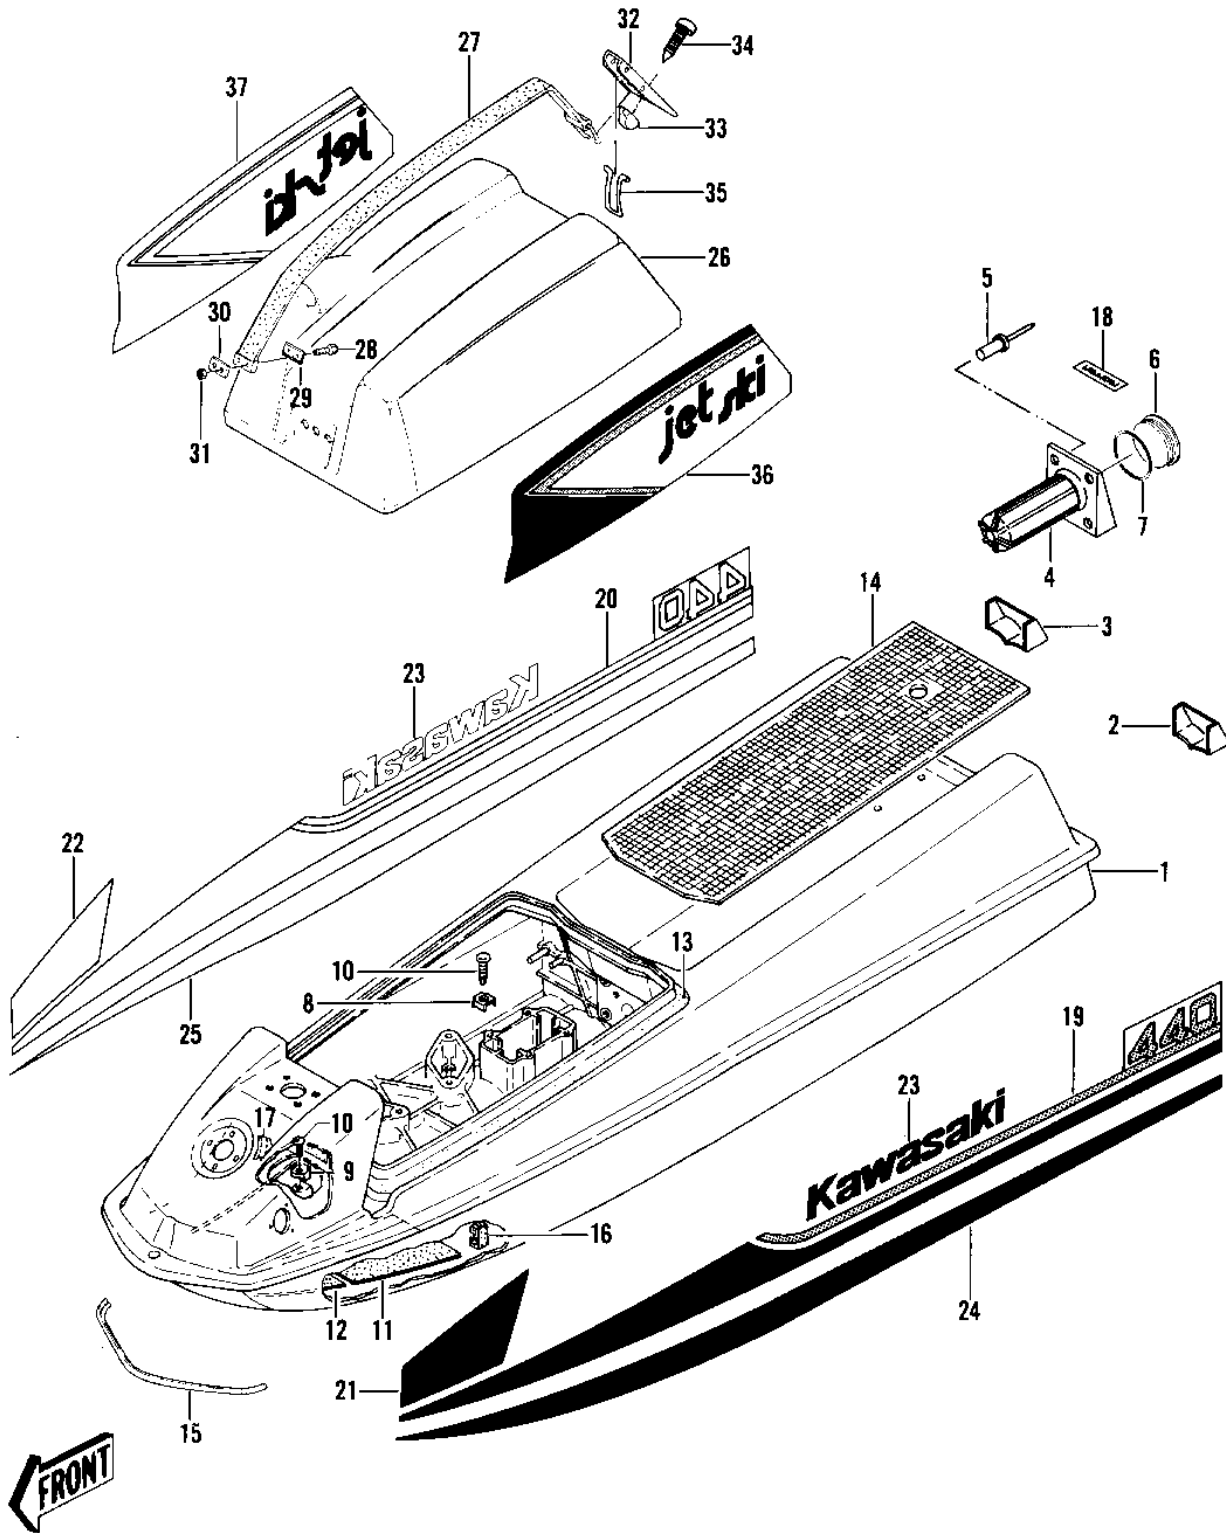

# 1979 JS440 PARTS DIAGRAM

HULL/ENGINE HOOD ('79-'81 A3/A4/A4A/A5)

F  
—

## 1979 JS440 PARTS LIST

HULL/ENGINE HOOD ('79-'81 A3/A4/A4A/A5)

| ITEM NAME                        | PART NUMBER | QUANTITY |
|----------------------------------|-------------|----------|
| BOLT,6X30 (Ref # 28)             | 92001-3022  | 2        |
| WASHER,BAND (Ref # 29)           | 92022-509   | 1        |
| PLATE-ENG. CVR. STRAP (Ref # 30) | 59086-501   | 1        |
| NUT,6M/M (Ref # 31)              | 311R0600    | 2        |
| LEVER (Ref # 32)                 | 13168-3701  | 1        |
| DETENT-HOOD LEVER (Ref # 33)     | 59346-503   | 1        |
| SCREW 0.16X0.5 (Ref # 34)        | 92011-562   | 1        |
| HINGE-HOOD LEVER (Ref # 35)      | 53009-503   | 1        |
| DECAL,LH ENGINE CVR (Ref # 36)   | 56030-3019  | 1        |
| DECAL, RH. ENGINE CVR (Ref # 37) | 56030-3018  | 1        |