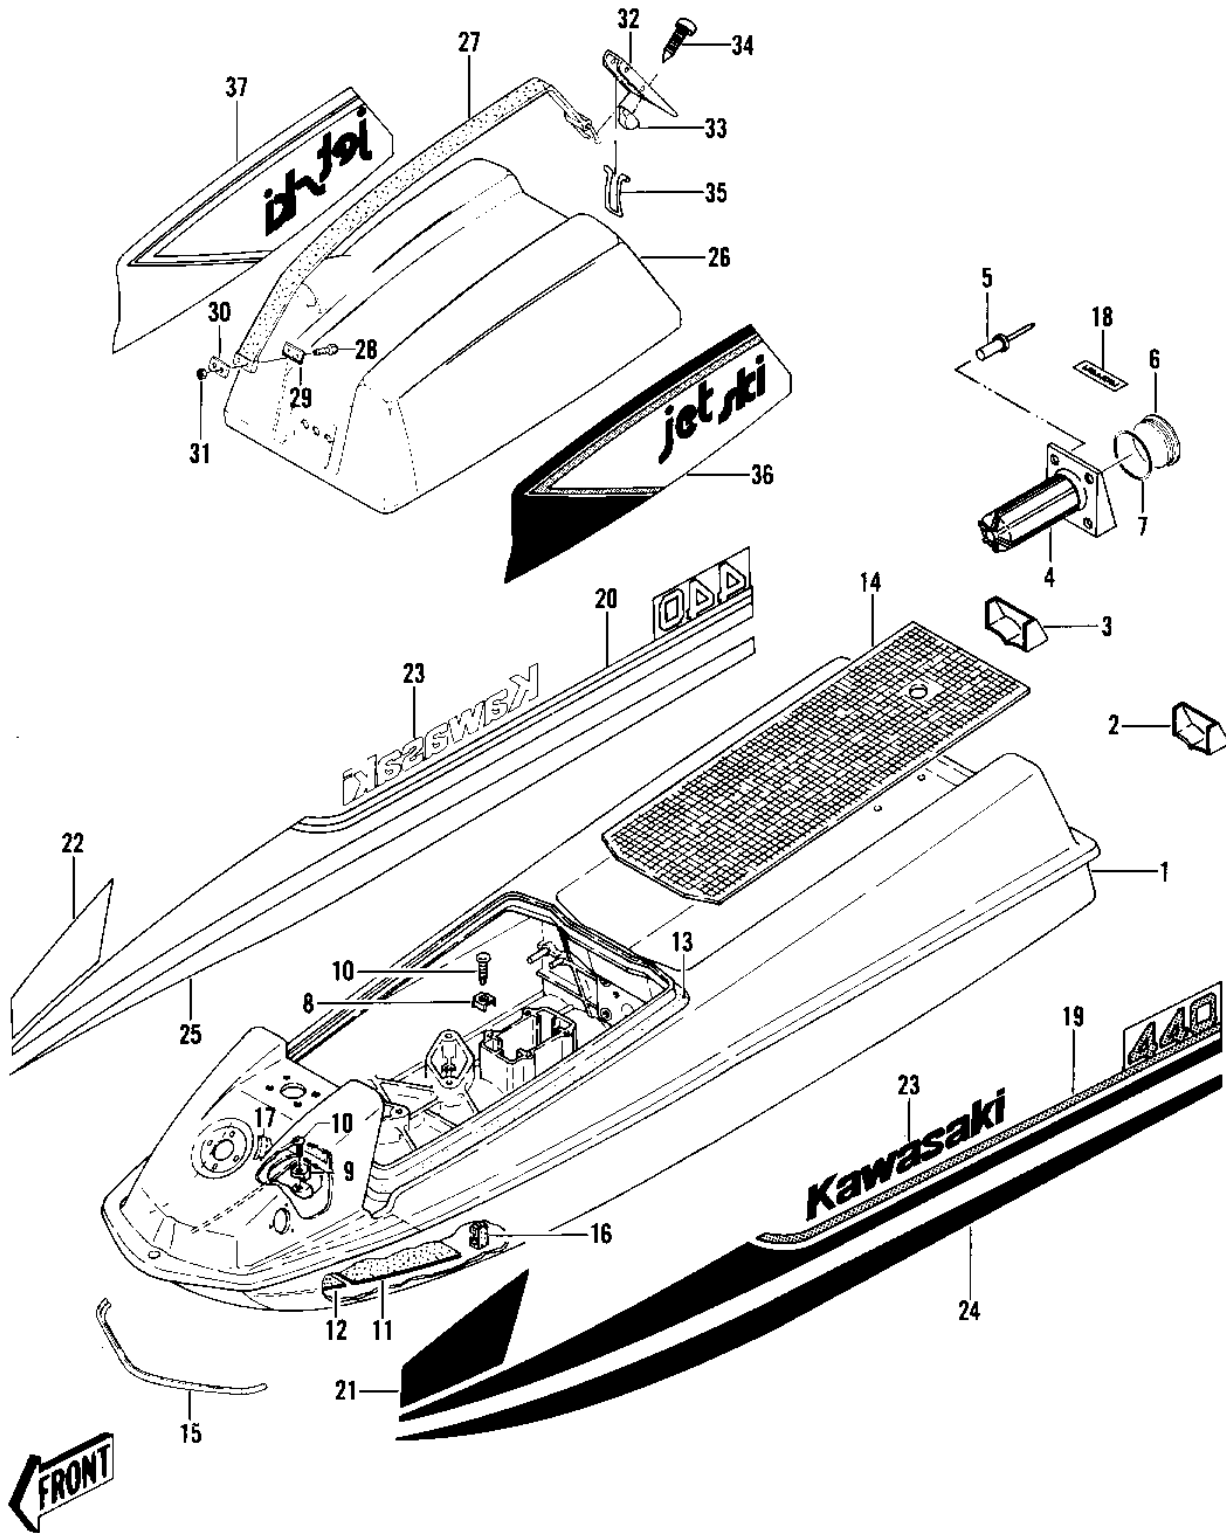

1980 JS440 PARTS DIAGRAM

HULL/ENGINE HOOD (79-'81 A3/A4/A4A/A5)

F
—

1980 JS440 PARTS LIST

HULL/ENGINE HOOD ('79-'81 A3/A4/A4A/A5)

ITEM NAME	PART NUMBER	QUANTITY
HULL-ASSY,JET-WHITE (Ref # 1)	59431-3704-8C	1
HULL EXTENSION-LH (Ref # 2)	59251-3006-8C	1
HULL EXTENSION-RH (Ref # 3)	59251-3005-8C	1
CASE-ASSY-FIRE (Ref # 4)	32099-5501	1
RIVET (Ref # 5)	59281-506	4
CAP,FIRE EXT.BLACK (Ref # 6)	11012-3724	1
CAP,FIRE EXTNG HOUSNG (Ref # 6)	11012-3001-8C	1
CAP,FIRE EXTNG HOUSNG (Ref # 6)	11012-3001-8C	1
"O" RING (Ref # 7)	671B2585	1
HOOK (Ref # 8)	27012-501	7
HOOK (Ref # 9)	27012-502	2
SCREW 0.22 X 0.563 (Ref # 10)	92011-561	9
DAMPER,6.0TX90X300 (Ref # 11)	92075-521	2
DAMPER,3.0TX90X200 (Ref # 12)	92075-522	2
GASKET,ENGINE COVER (Ref # 13)	92065-539	1
MAT (Ref # 14)	59131-502	1
BUMPER (Ref # 15)	59201-502	1
DETENT,STEERING CABLE (Ref # 16)	59346-504	3
LABEL,FUEL (Ref # 17)	56040-3001	1
LABEL FIRE EXT (Ref # 18)	56022-506	1
DECAL, LH REAR DECK (Ref # 19)	56030-3010	1
DECAL, RH REAR DECK (Ref # 20)	56030-3009	1
DECAL,LH FRONT DECK (Ref # 21)	56030-3017	1
DECAL,RH FRONT DECK (Ref # 22)	56030-3016	1
DECAL,"KAWASAKI"LOGO (Ref # 23)	56030-3006	2
DECAL, LH HULL (Ref # 24)	56030-3005	1
DECAL,RH HULL (Ref # 25)	56030-3004	1
HOOD-COMP-ENGINE,JET (Ref # 26)	59456-3719-8C	1
BAND,HOOD (Ref # 27)	92072-3746	1

1980 JS440 PARTS LIST

HULL/ENGINE HOOD ('79-'81 A3/A4/A4A/A5)

ITEM NAME	PART NUMBER	QUANTITY
BOLT,6X30 (Ref # 28)	92001-3022	2
WASHER,BAND (Ref # 29)	92022-509	1
PLATE-ENG. CVR. STRAP (Ref # 30)	59086-501	1
NUT,6M/M (Ref # 31)	311R0600	2
LEVER (Ref # 32)	13168-3701	1
DETENT-HOOD LEVER (Ref # 33)	59346-503	1
SCREW 0.16X0.5 (Ref # 34)	92011-562	1
HINGE-HOOD LEVER (Ref # 35)	53009-503	1
DECAL,LH ENGINE CVR (Ref # 36)	56030-3019	1
DECAL, RH. ENGINE CVR (Ref # 37)	56030-3018	1