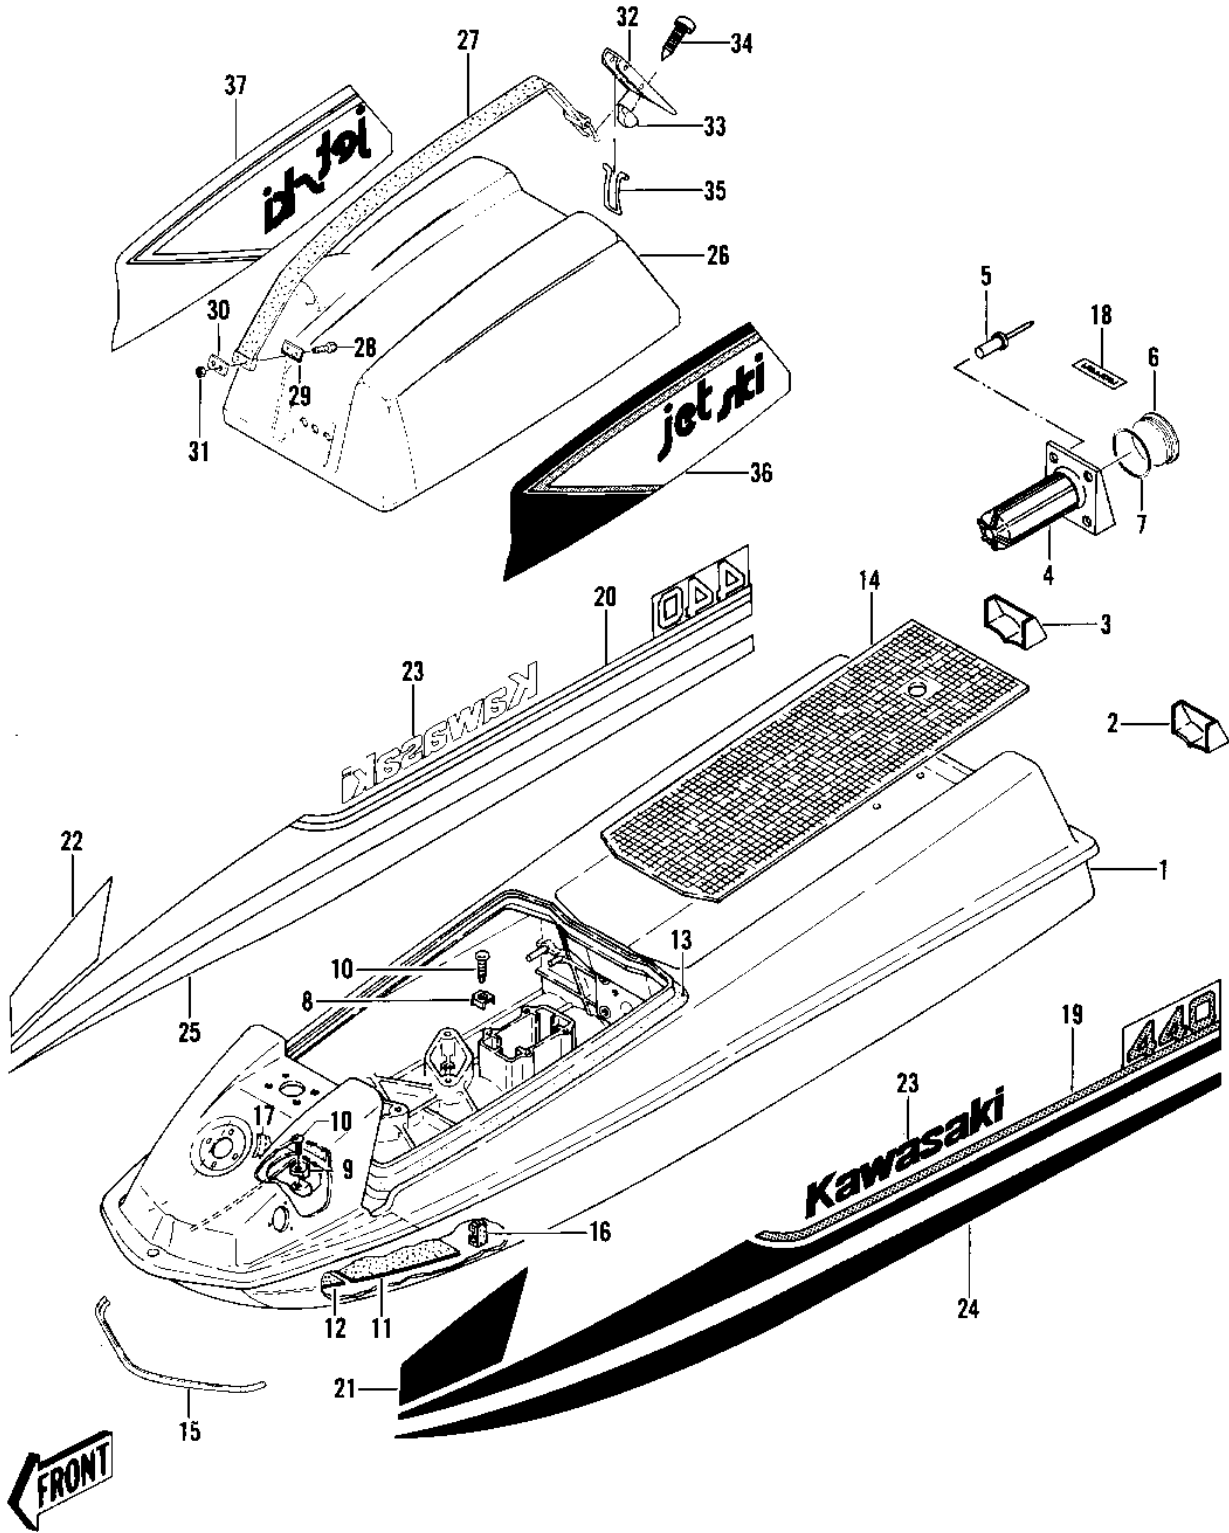

# 1981 JS440 PARTS DIAGRAM

HULL/ENGINE HOOD ('79-'81 A3/A4/A4A/A5)

F  
—

# 1981 JS440 PARTS LIST

HULL/ENGINE HOOD ('79-'81 A3/A4/A4A/A5)

ITEM NAME	PART NUMBER	QUANTITY
HULL-ASSY,JET-WHITE (Ref # 1)	59431-3704-8C	1
HULL EXTENSION LEFT (Ref # 2)	59251-517-8C	1
HULL EXTENSION RIGHT (Ref # 3)	59251-516-8C	1
CASE-ASSY-FIRE (Ref # 4)	32099-5501	1
RIVET (Ref # 5)	59281-506	4
CAP,FIRE EXT.BLACK (Ref # 6)	11012-3724	1
CAP,FIRE EXTNG HOUSNG (Ref # 6)	11012-3001-8C	1
CAP,FIRE EXTNG HOUSNG (Ref # 6)	11012-3001-8C	1
"O" RING (Ref # 7)	671B2585	1
HOOK (Ref # 8)	27012-501	7
HOOK (Ref # 9)	27012-502	2
SCREW 0.22 X 0.563 (Ref # 10)	92011-561	9
DAMPER,6.0TX90X300 (Ref # 11)	92075-521	2
DAMPER,3.0TX90X200 (Ref # 12)	92075-522	2
GASKET,ENGINE COVER (Ref # 13)	92065-539	1
MAT (Ref # 14)	59131-502	1
BUMPER (Ref # 15)	59201-502	1
DETENT,STEERING CABLE (Ref # 16)	59346-504	3
LABEL,FUEL (Ref # 17)	56040-3001	1
LABEL FIRE EXT (Ref # 18)	56022-506	1
DECAL, LH REAR DECK (Ref # 19)	56030-3010	1
DECAL, RH REAR DECK (Ref # 20)	56030-3009	1
DECAL,LH FRONT DECK (Ref # 21)	56030-3017	1
DECAL,RH FRONT DECK (Ref # 22)	56030-3016	1
DECAL,"KAWASAKI"LOGO (Ref # 23)	56030-3006	2
DECAL, LH HULL (Ref # 24)	56030-3005	1
DECAL,RH HULL (Ref # 25)	56030-3004	1
HOOD-COMP-ENGINE,JET (Ref # 26)	59456-3719-8C	1
BAND,HOOD (Ref # 27)	92072-3746	1

# 1981 JS440 PARTS LIST

HULL/ENGINE HOOD ('79-'81 A3/A4/A4A/A5)

ITEM NAME	PART NUMBER	QUANTITY
BOLT,6X30 (Ref # 28)	92001-3022	2
WASHER,BAND (Ref # 29)	92022-509	1
PLATE-ENG. CVR. STRAP (Ref # 30)	59086-501	1
NUT,6M/M (Ref # 31)	311R0600	2
LEVER (Ref # 32)	13168-3701	1
DETENT-HOOD LEVER (Ref # 33)	59346-503	1
SCREW 0.16X0.5 (Ref # 34)	92011-562	1
HINGE-HOOD LEVER (Ref # 35)	53009-503	1
DECAL,LH ENGINE CVR (Ref # 36)	56030-3019	1
DECAL, RH. ENGINE CVR (Ref # 37)	56030-3018	1