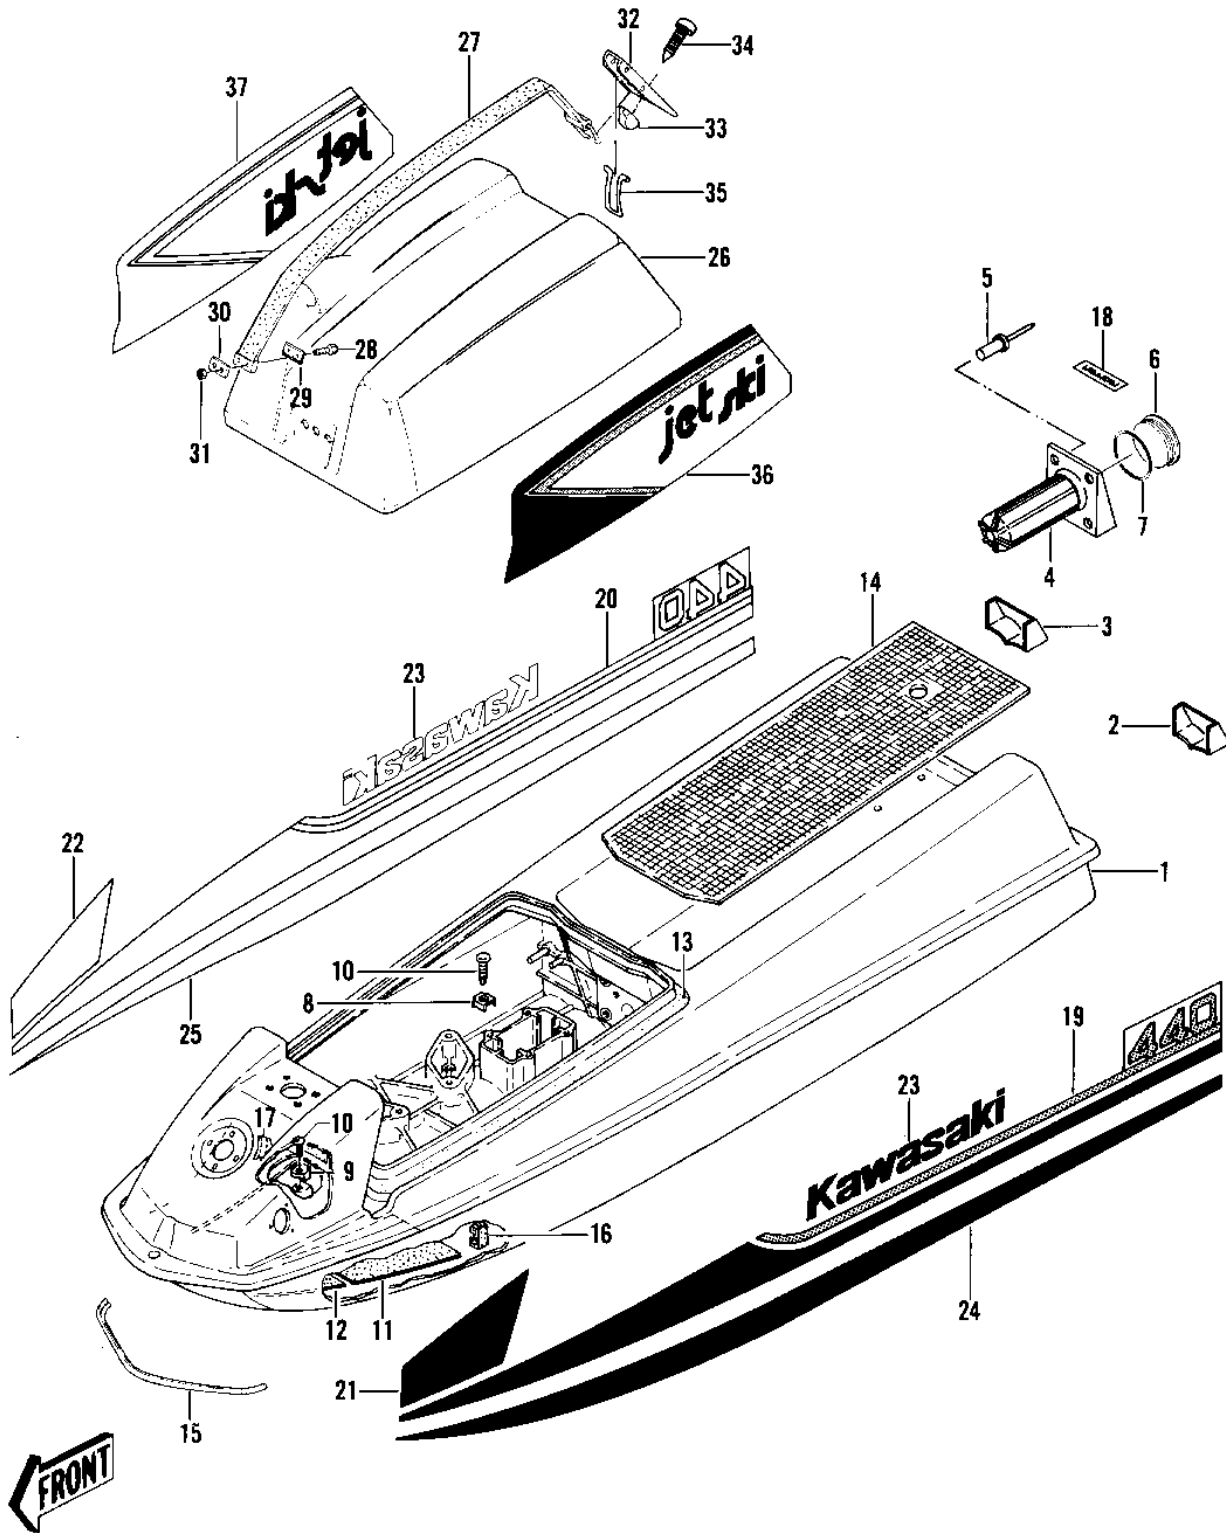

# 1981 JS440 PARTS DIAGRAM

HULL/ENGINE HOOD ('79-'81 A3/A4/A4A/A5)

F  
—

# 1981 JS440 PARTS LIST

HULL/ENGINE HOOD ('79-'81 A3/A4/A4A/A5)

ITEM NAME	PART NUMBER	QUANTITY
HULL-ASSY,JET-WHITE (Ref # 1)	59431-3704-8C	1
HULL EXTENSION LEFT (Ref # 2)	59251-517-8C	1
HULL EXTENSION RIGHT (Ref # 3)	59251-516-8C	1
CASE-ASSY-FIRE (Ref # 4)	32099-5501	1
RIVET (Ref # 5)	59281-506	4
CAP,FIRE EXT.BLACK (Ref # 6)	11012-3724	1
CAP,FIRE EXTNG HOUSNG (Ref # 6)	11012-3001-8C	1
CAP,FIRE EXTNG HOUSNG (Ref # 6)	11012-3001-8C	1
"O" RING (Ref # 7)	671B2585	1
HOOK (Ref # 8)	27012-501	7
HOOK (Ref # 9)	27012-502	2
SCREW 0.22 X 0.563 (Ref # 10)	92011-561	9
DAMPER,6.0TX90X300 (Ref # 11)	92075-521	2
DAMPER,3.0TX90X200 (Ref # 12)	92075-522	2
GASKET,ENGINE COVER (Ref # 13)	92065-539	1
MAT (Ref # 14)	59131-502	1
BUMPER (Ref # 15)	59201-502	1
DETENT,STEERING CABLE (Ref # 16)	59346-504	3
LABEL,FUEL (Ref # 17)	56040-3001	1
LABEL FIRE EXT (Ref # 18)	56022-506	1
DECAL, LH REAR DECK (Ref # 19)	56030-3010	1
DECAL, RH REAR DECK (Ref # 20)	56030-3009	1
DECAL,LH FRONT DECK (Ref # 21)	56030-3017	1
DECAL,RH FRONT DECK (Ref # 22)	56030-3016	1
DECAL,"KAWASAKI"LOGO (Ref # 23)	56030-3006	2
DECAL, LH HULL (Ref # 24)	56030-3005	1
DECAL,RH HULL (Ref # 25)	56030-3004	1
HOOD-COMP-ENGINE,JET (Ref # 26)	59456-3719-8C	1
BAND,HOOD (Ref # 27)	92072-3746	1

## 1981 JS440 PARTS LIST

HULL/ENGINE HOOD ('79-'81 A3/A4/A4A/A5)

ITEM NAME	PART NUMBER	QUANTITY
BOLT,6X30 (Ref # 28)	92001-3022	2
WASHER,BAND (Ref # 29)	92022-509	1
PLATE-ENG. CVR. STRAP (Ref # 30)	59086-501	1
NUT,6M/M (Ref # 31)	311R0600	2
LEVER (Ref # 32)	13168-3701	1
DETENT-HOOD LEVER (Ref # 33)	59346-503	1
SCREW 0.16X0.5 (Ref # 34)	92011-562	1
HINGE-HOOD LEVER (Ref # 35)	53009-503	1
DECAL,LH ENGINE CVR (Ref # 36)	56030-3019	1
DECAL, RH. ENGINE CVR (Ref # 37)	56030-3018	1