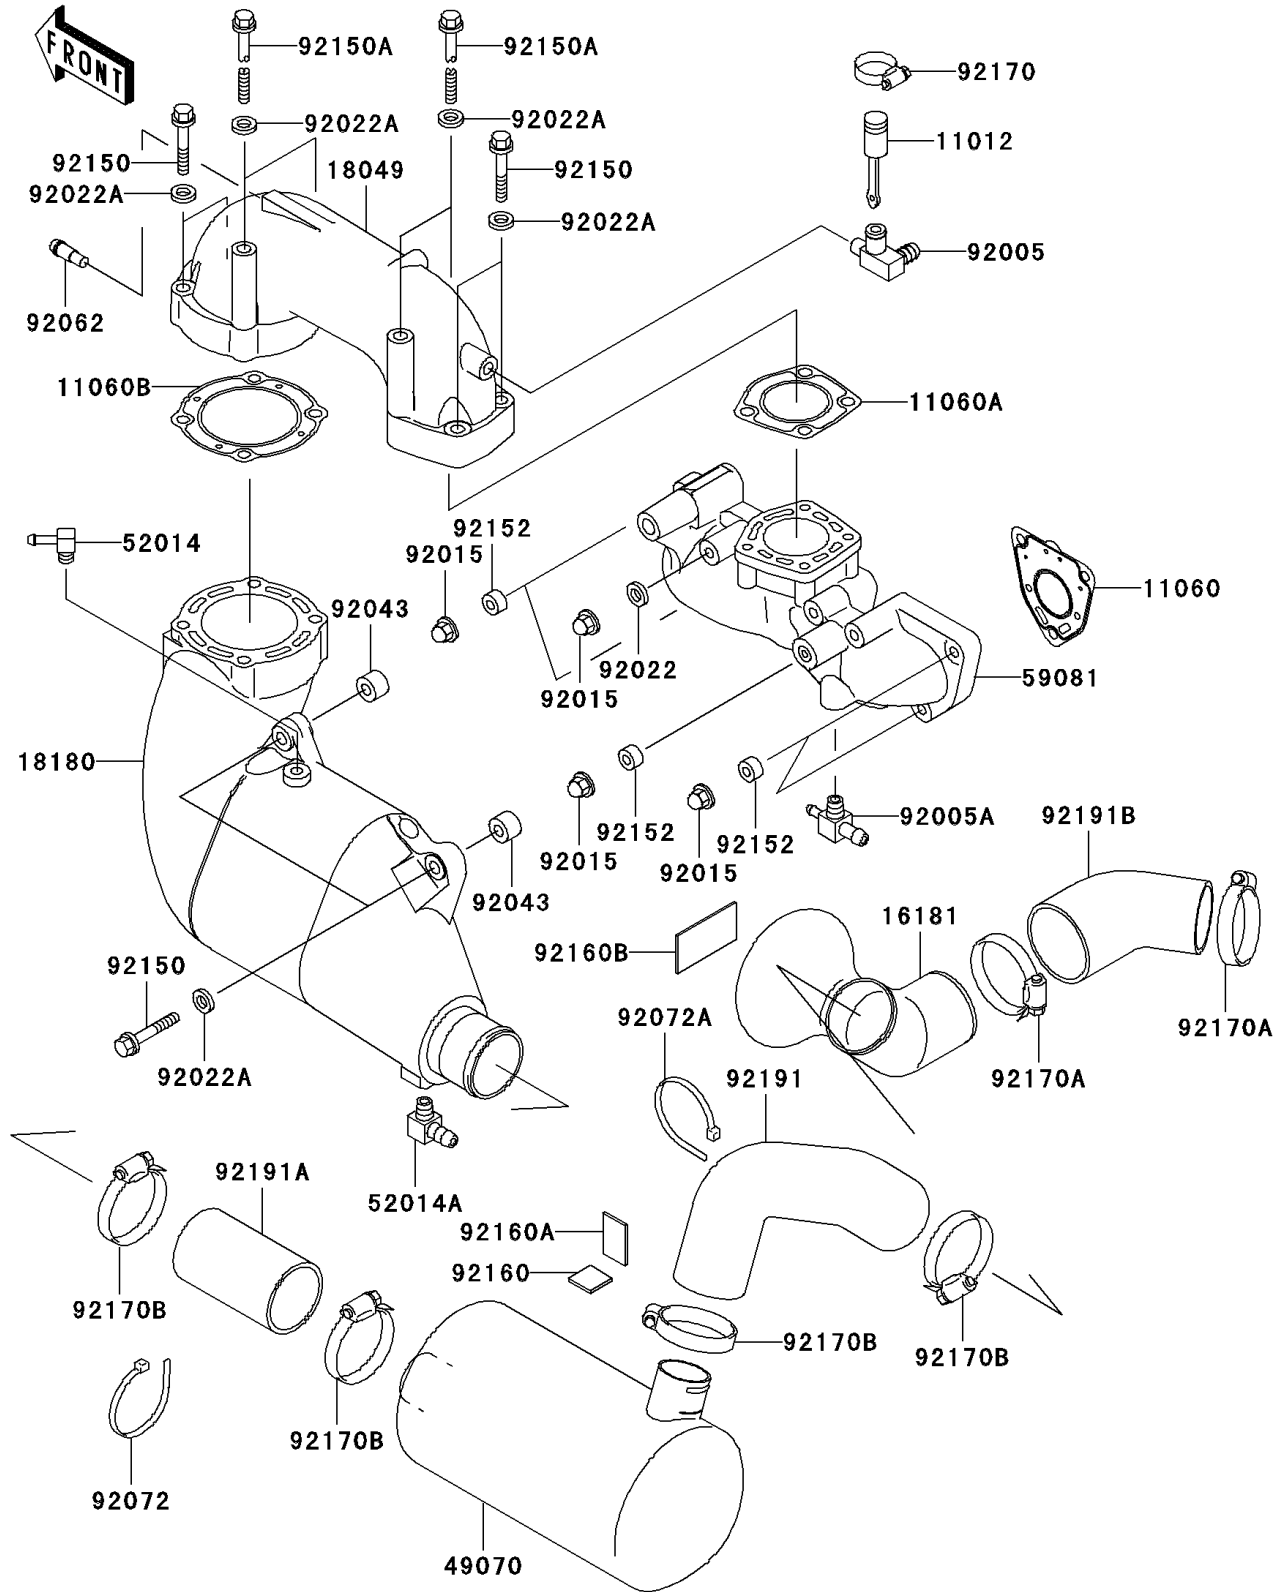

2000 1100 STX D.I. PARTS DIAGRAM

Muffler(s)

E1140

2000 1100 STX D.I. PARTS LIST

Muffler(s)

ITEM NAME	PART NUMBER	QUANTITY
CAP (Ref # 11012)	11012-3757	1
GASKET (Ref # 11060)	11060-3767	3
GASKET,MANIFOLD (Ref # 11060A)	11060-3768	1
GASKET,MUFFLER (Ref # 11060B)	11060-3769	1
TANK-RESONATOR (Ref # 16181)	16181-3702	1
PIPE-EXHAUST (Ref # 18049)	18049-3776	1
BODY-MUFFLER (Ref # 18180)	18180-3719	1
MUFFLER-COMP (Ref # 49070)	49070-3736	1
ELBOW (Ref # 52014)	52014-3709	1
ELBOW (Ref # 52014A)	52014-3718	1
MANIFOLD-EXHAUST (Ref # 59081)	59081-3730	1
FITTING (Ref # 92005)	92005-3715	1
FITTING (Ref # 92005A)	92005-3720	1
NUT,CAP,8MM (Ref # 92015)	92015-1371	9
WASHER,8.2X18X1.5 (Ref # 92022)	92022-1964	4
WASHER,10.2X20X1.5 (Ref # 92022A)	92022-3742	10
PIN,11X14X12.3 (Ref # 92043)	92043-1266	2
NOZZLE (Ref # 92062)	92062-3705	1
BAND,L=368.3 (Ref # 92072)	92072-3808	1
BAND (Ref # 92072A)	92072-3857	3
BOLT,10X50 (Ref # 92150)	92150-3819	6
BOLT,10X125 (Ref # 92150A)	92150-3825	4
COLLAR (Ref # 92152)	92152-3726	5
DAMPER,25X25 (Ref # 92160)	92160-3864	1
DAMPER,40X25 (Ref # 92160A)	92160-3865	1
DAMPER (Ref # 92160B)	92160-3913	1
CLAMP (Ref # 92170)	92170-3729	1
CLAMP (Ref # 92170A)	92170-3760	2
CLAMP (Ref # 92170B)	92170-3764	4

2000 1100 STX D.I. PARTS LIST

Muffler(s)

ITEM NAME	PART NUMBER	QUANTITY
TUBE,MUFFLER-RESONATOR (Ref # 92191)	92191-3914	1
TUBE (Ref # 92191A)	92191-3922	1
TUBE,RESONATOR-TAILPIPE (Ref # 92191B)	92191-3923	1