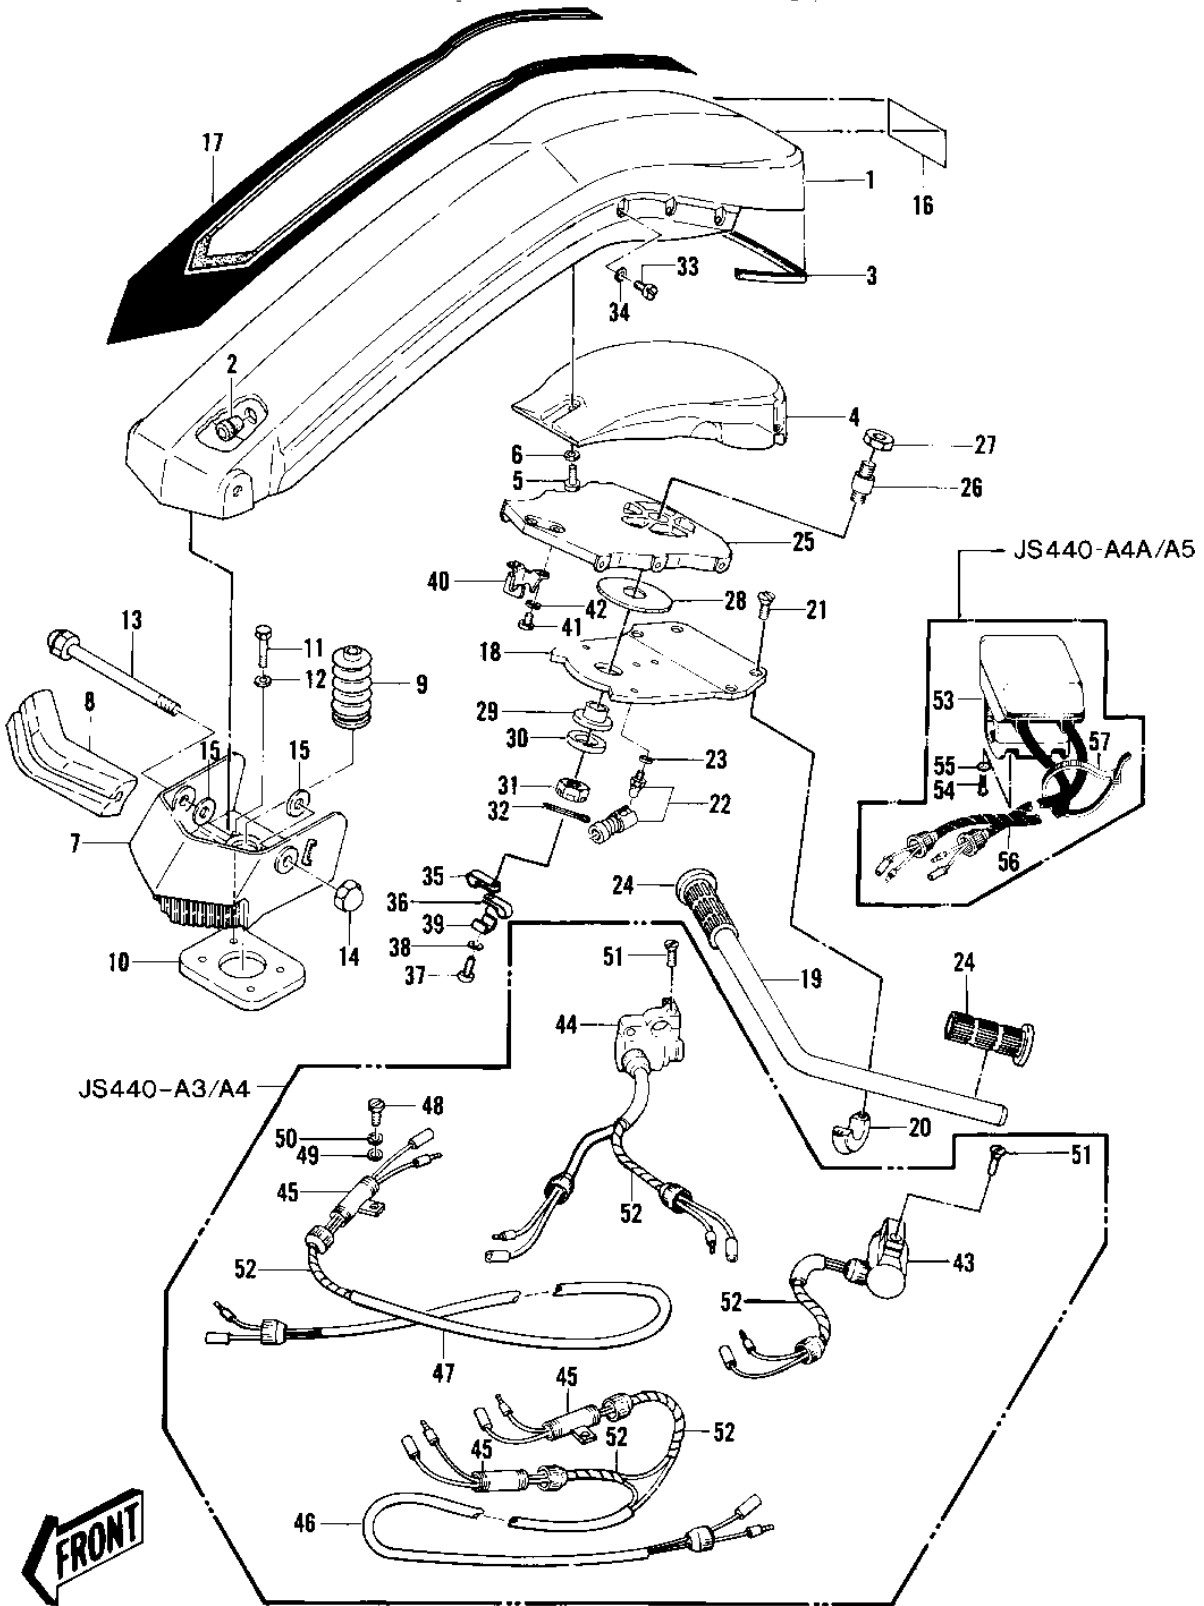

1981 JS440 PARTS DIAGRAM

HANDLE POLE/SWITCHES ('79-'81 A3/A4/A4A/