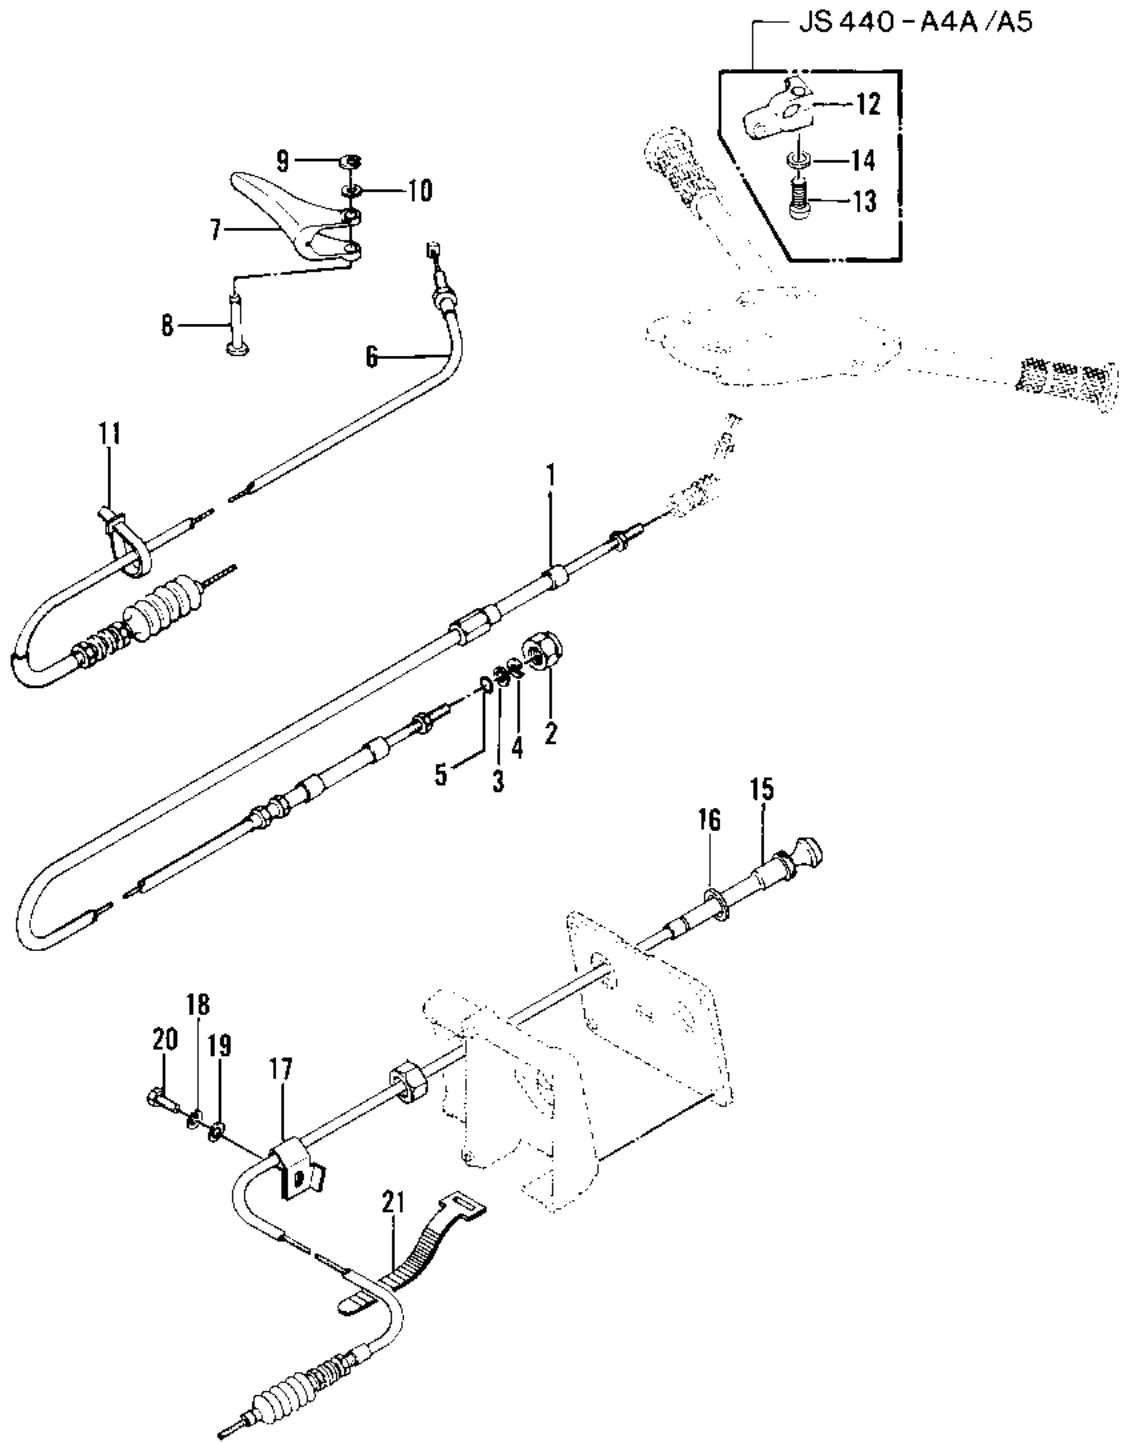

1979 JS440 PARTS DIAGRAM

CABLES ('79-'81 A3/A4/A4A/A5)

1979 JS440 PARTS LIST

CABLES ('79-'81 A3/A4/A4A/A5)

ITEM NAME	PART NUMBER	QUANTITY
CABLE,STEERING (Ref # 1)	59406-3001	1
NUT 20 M/M (Ref # 2)	92015-526	1
WASHER (Ref # 3)	92022-535	1
'C'RING (Ref # 4)	92036-501	1
"O" RING (Ref # 5)	670B2011	1
CABLE,THROTTLE (Ref # 6)	54012-3001	1
LEVER,THROTTLE (Ref # 7)	59126-509	1
PIN,THROTTLE (Ref # 8)	92043-3003	1
RING,SNAP (Ref # 9)	92036-518	1
WASHER (Ref # 10)	410S0600	1
BAND,SHORT (Ref # 11)	92072-030	1
BRACKET,THROTTLE LEV (Ref # 12)	11034-3009	1
SCREW,PAN HEAD,6X25 (Ref # 13)	220R0625	1
WASHER (Ref # 14)	410S0600	1
CABLE,CHOKE (Ref # 15)	59401-3001	1
GASKET (Ref # 16)	92065-538	1
CLAMP,CHOKE CABLE (Ref # 17)	92037-544	1
WASHER-SPRING,6MM (Ref # 18)	461S0600	1
WASHER (Ref # 19)	411S0600	1
BOLT 6X12 (Ref # 20)	110R0612	1
BAND,SHORT (Ref # 21)	92072-030	1