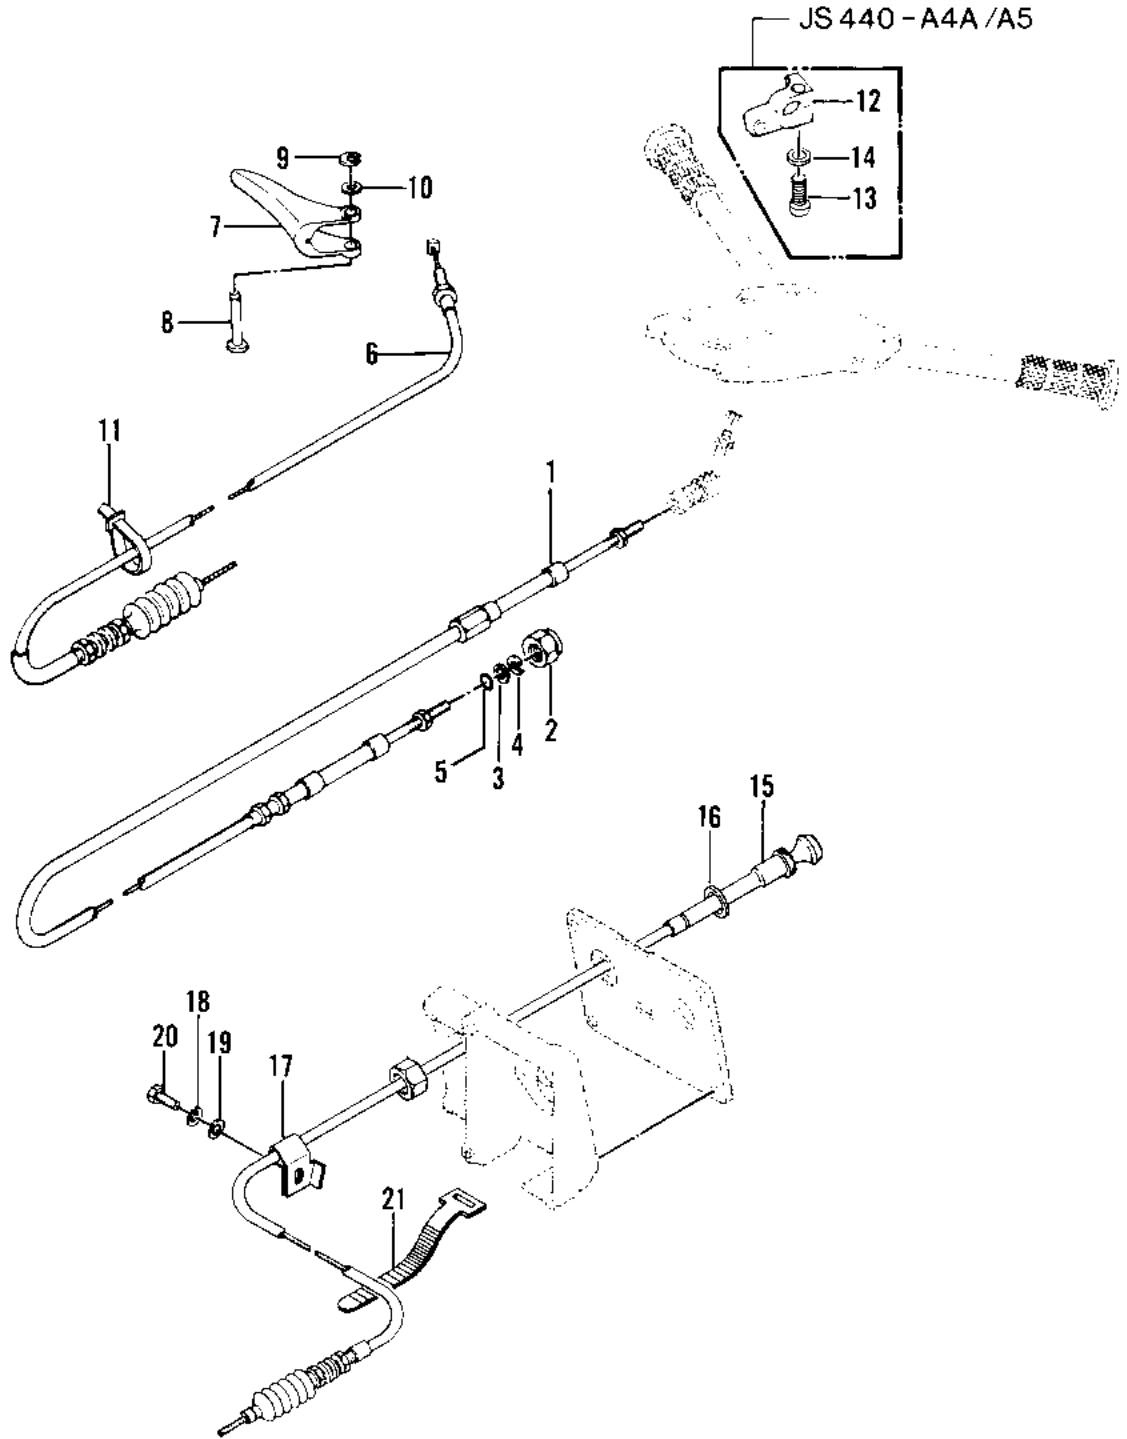

1980 JS440 PARTS DIAGRAM

CABLES ('79-'81 A3/A4/A4A/A5)

1980 JS440 PARTS LIST

CABLES ('79-'81 A3/A4/A4A/A5)

ITEM NAME	PART NUMBER	QUANTITY
CABLE,STEERING (Ref # 1)	59406-3001	1
NUT 20 M/M (Ref # 2)	92015-526	1
WASHER (Ref # 3)	92022-535	1
'C'RING (Ref # 4)	92036-501	1
"O" RING (Ref # 5)	670B2011	1
CABLE,THROTTLE (Ref # 6)	54012-3001	1
LEVER,THROTTLE (Ref # 7)	59126-509	1
PIN,THROTTLE (Ref # 8)	92043-3003	1
RING,SNAP (Ref # 9)	92036-518	1
WASHER (Ref # 10)	410S0600	1
BAND,SHORT (Ref # 11)	92072-030	1
BRACKET,THROTTLE LEV (Ref # 12)	11034-3009	1
SCREW,PAN HEAD,6X25 (Ref # 13)	220R0625	1
WASHER (Ref # 14)	410S0600	1
CABLE,CHOKE (Ref # 15)	59401-3001	1
GASKET (Ref # 16)	92065-538	1
CLAMP,CHOKE CABLE (Ref # 17)	92037-544	1
WASHER-SPRING,6MM (Ref # 18)	461S0600	1
WASHER (Ref # 19)	411S0600	1
BOLT 6X12 (Ref # 20)	110R0612	1
BAND,SHORT (Ref # 21)	92072-030	1