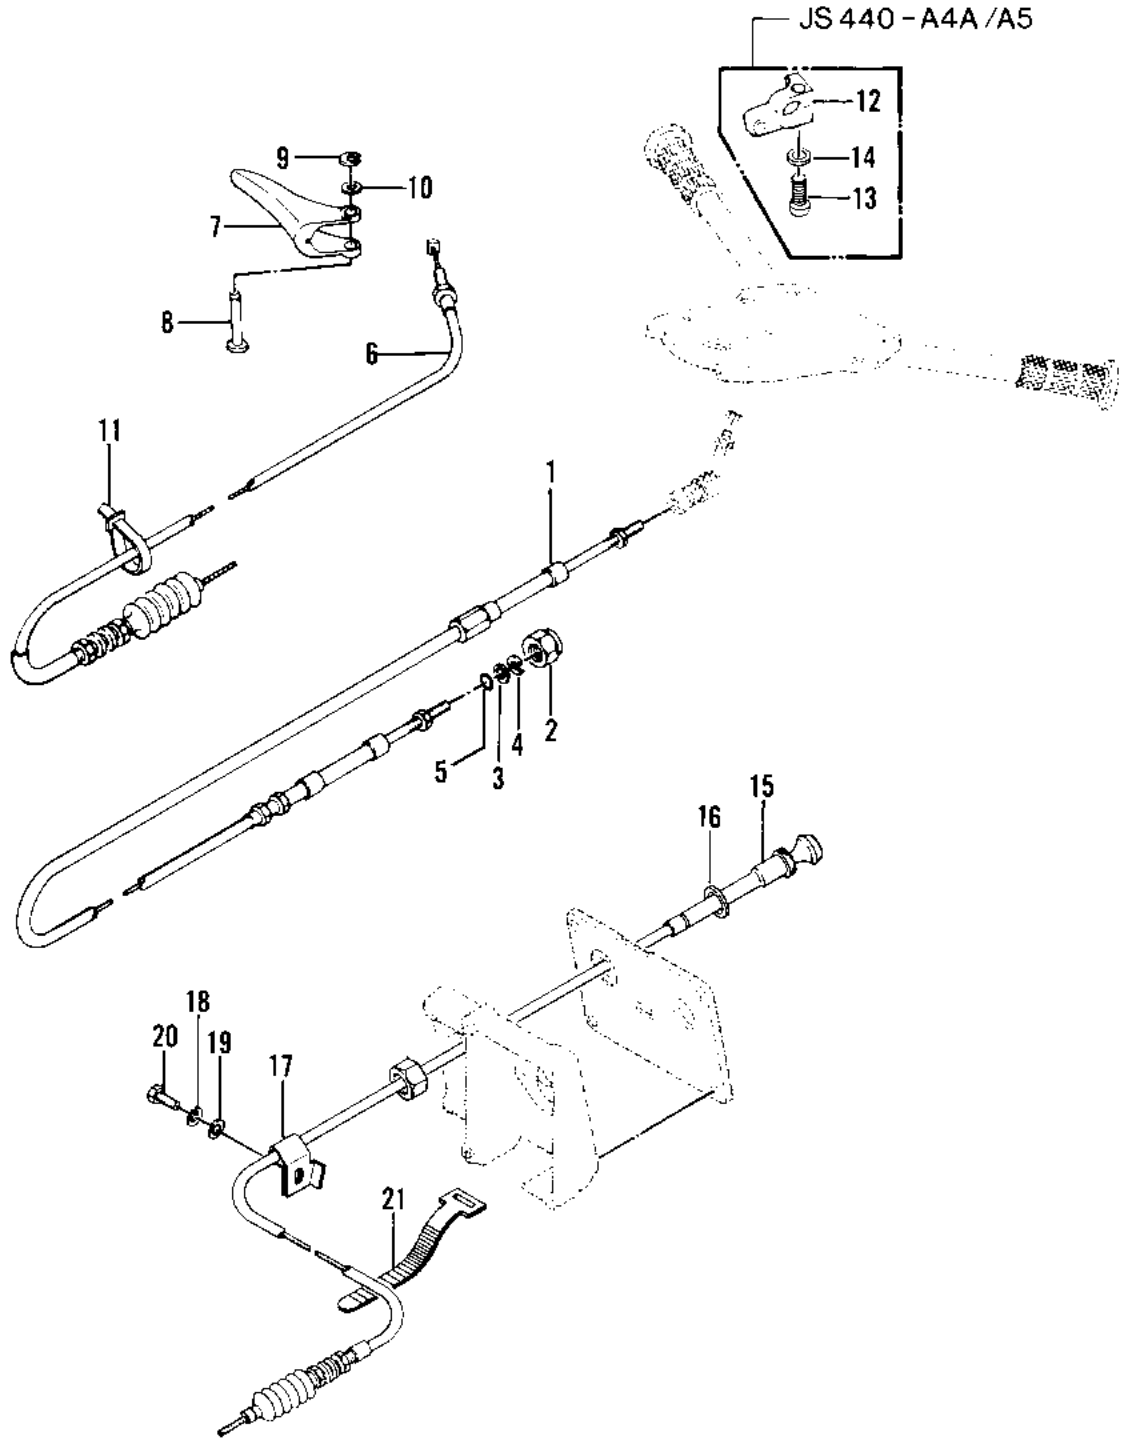

1981 JS440 PARTS DIAGRAM

CABLES ('79-'81 A3/A4/A4A/A5)

1981 JS440 PARTS LIST

CABLES ('79-'81 A3/A4/A4A/A5)

ITEM NAME	PART NUMBER	QUANTITY
CABLE,STEERING (Ref # 1)	59406-3001	1
NUT 20 M/M (Ref # 2)	92015-526	1
WASHER (Ref # 3)	92022-535	1
'C'RING (Ref # 4)	92036-501	1
"O" RING (Ref # 5)	670B2011	1
CABLE,THROTTLE (Ref # 6)	54012-3001	1
LEVER,THROTTLE (Ref # 7)	59126-509	1
PIN,THROTTLE (Ref # 8)	92043-3003	1
RING,SNAP (Ref # 9)	92036-518	1
WASHER (Ref # 10)	410S0600	1
BAND,SHORT (Ref # 11)	92072-030	1
CABLE,CHOKE (Ref # 15)	59401-3001	1
GASKET (Ref # 16)	92065-538	1
CLAMP,CHOKE CABLE (Ref # 17)	92037-544	1
WASHER-SPRING,6MM (Ref # 18)	461S0600	1
WASHER (Ref # 19)	411S0600	1
BOLT 6X12 (Ref # 20)	110R0612	1
BAND,SHORT (Ref # 21)	92072-030	1