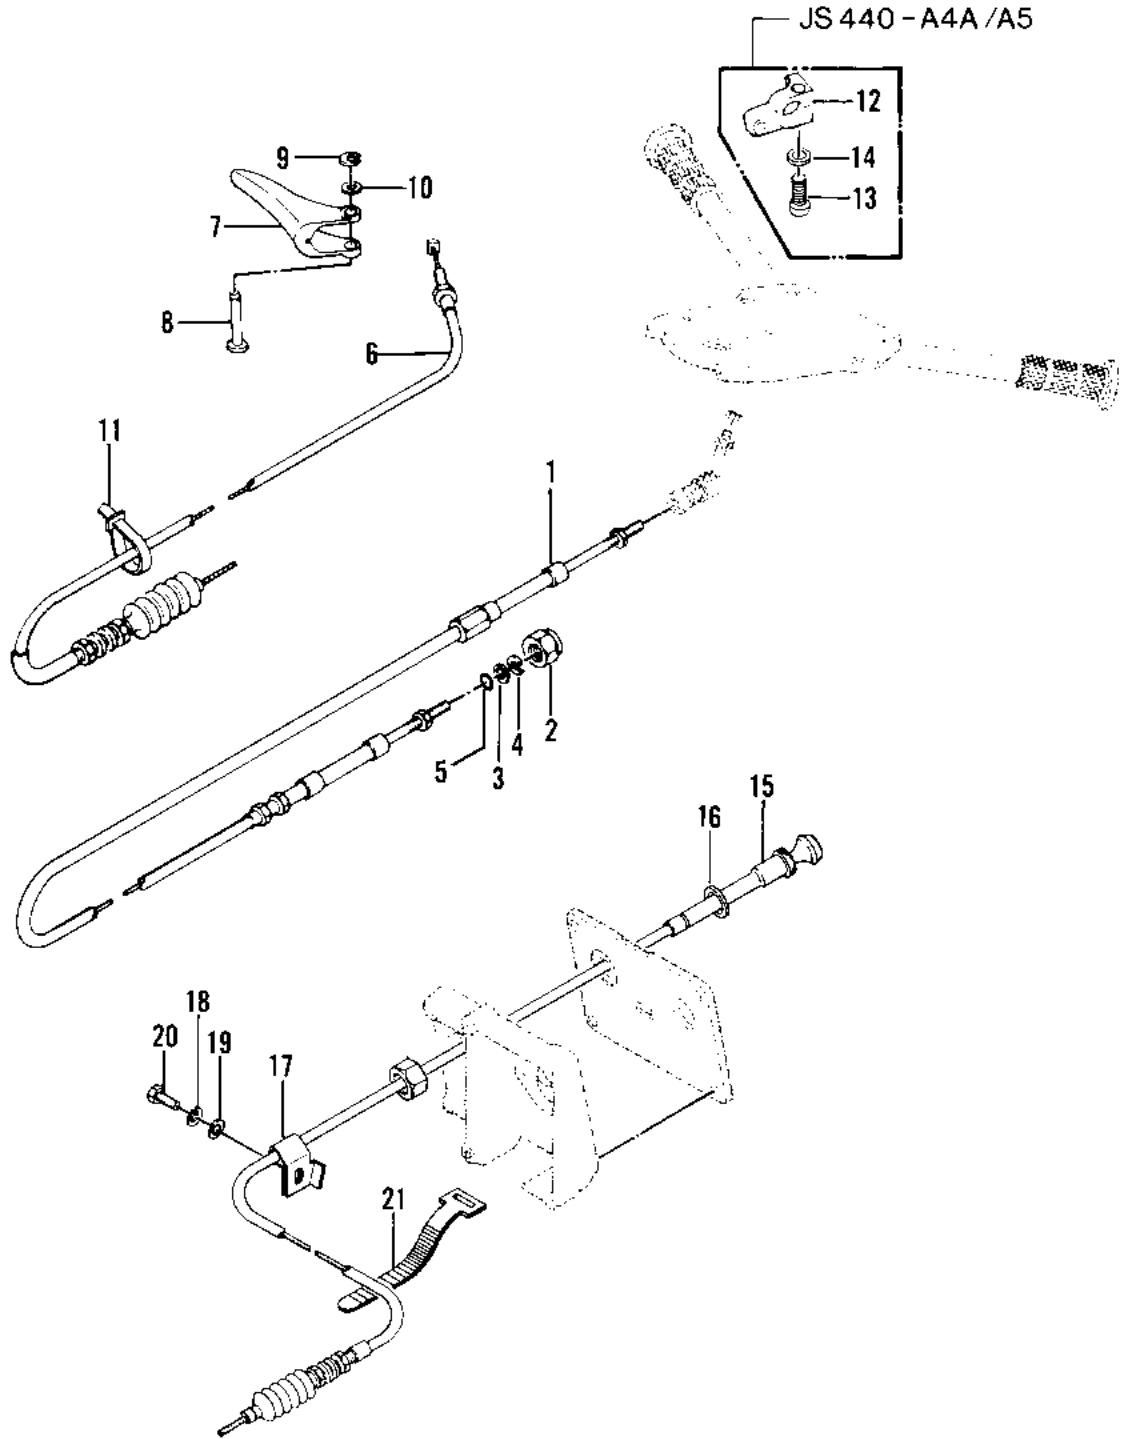

1981 JS440 PARTS DIAGRAM

CABLES ('79-'81 A3/A4/A4A/A5)

1981 JS440 PARTS LIST

CABLES ('79-'81 A3/A4/A4A/A5)

ITEM NAME	PART NUMBER	QUANTITY
CABLE,STEERING (Ref # 1)	59406-3001	1
NUT 20 M/M (Ref # 2)	92015-526	1
WASHER (Ref # 3)	92022-535	1
'C'RING (Ref # 4)	92036-501	1
"O" RING (Ref # 5)	670B2011	1
CABLE,THROTTLE (Ref # 6)	54012-3001	1
LEVER,THROTTLE (Ref # 7)	59126-509	1
PIN,THROTTLE (Ref # 8)	92043-3003	1
RING,SNAP (Ref # 9)	92036-518	1
WASHER (Ref # 10)	410S0600	1
BAND,SHORT (Ref # 11)	92072-030	1
CABLE,CHOKE (Ref # 15)	59401-3001	1
GASKET (Ref # 16)	92065-538	1
CLAMP,CHOKE CABLE (Ref # 17)	92037-544	1
WASHER-SPRING,6MM (Ref # 18)	461S0600	1
WASHER (Ref # 19)	411S0600	1
BOLT 6X12 (Ref # 20)	110R0612	1
BAND,SHORT (Ref # 21)	92072-030	1