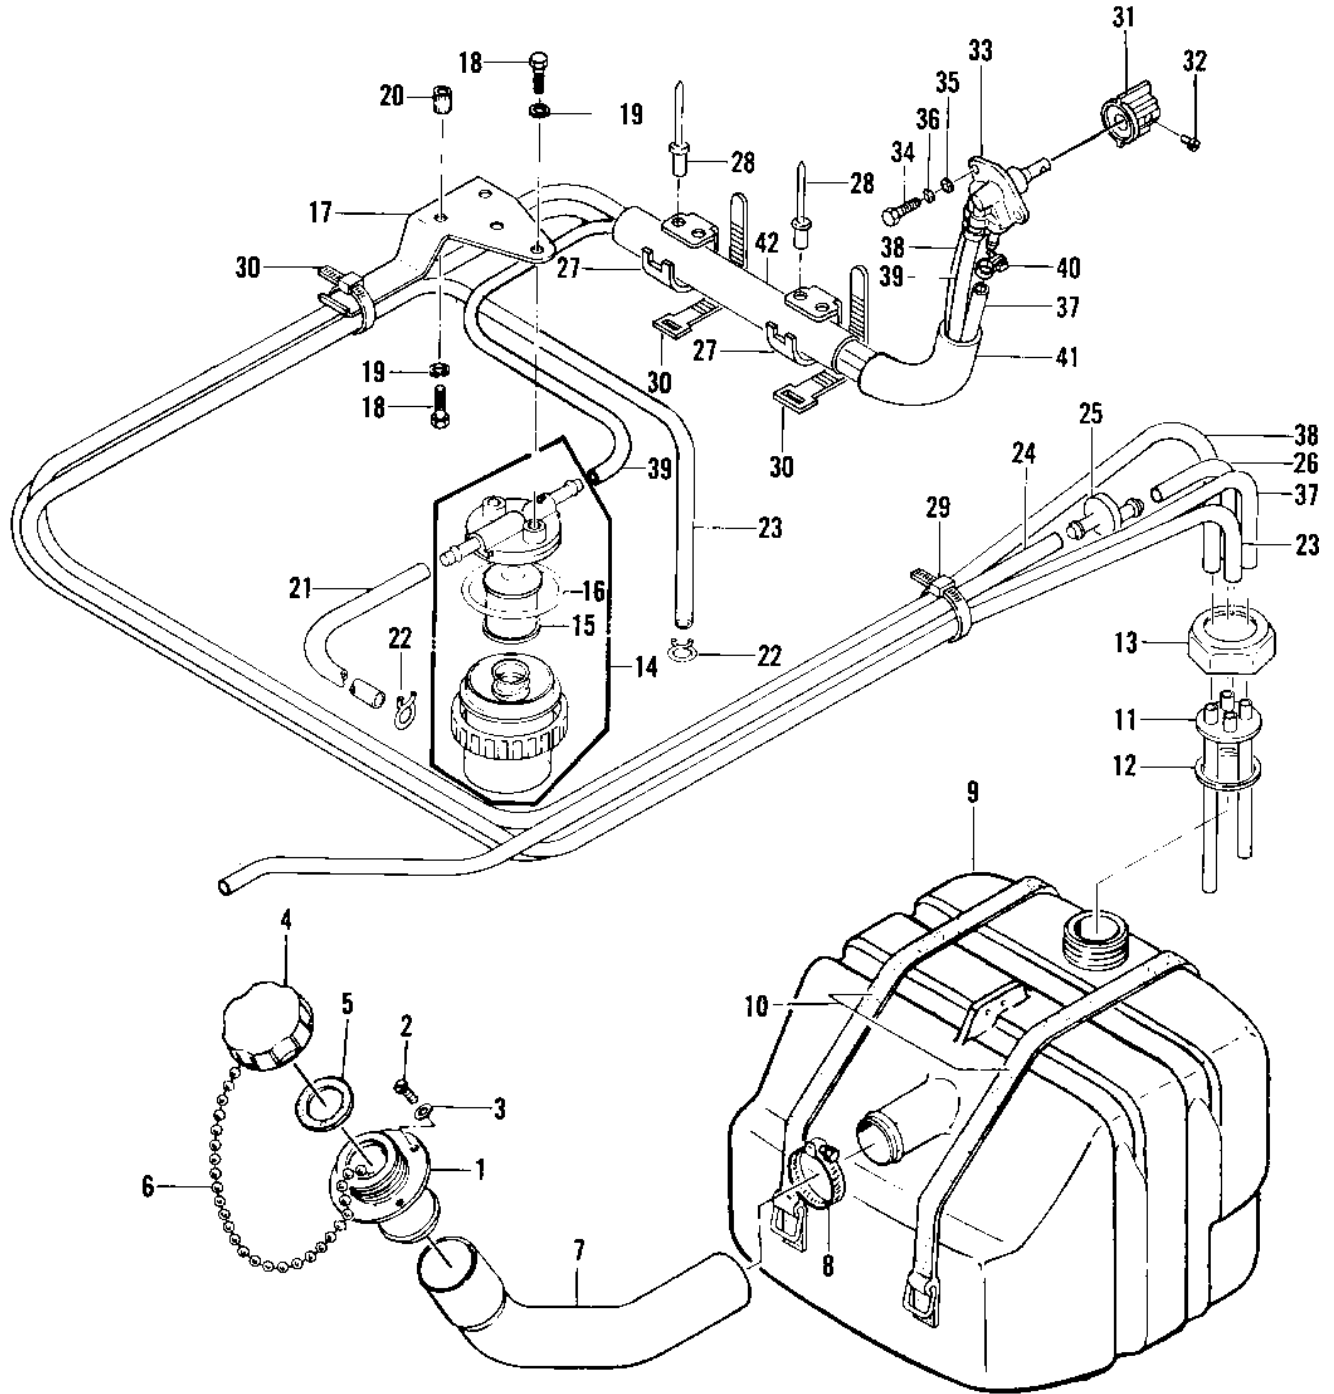

1979 JS440 PARTS DIAGRAM

FUEL TANK ('79-'81 A3/A4/A4A/A5)

1979 JS440 PARTS LIST

FUEL TANK ('79-'81 A3/A4/A4A/A5)

ITEM NAME	PART NUMBER	QUANTITY
FILLER,FUEL TANK (Ref # 1)	59231-3001	1
SCREW 0.16X0.5 (Ref # 2)	92011-562	4
WASHER (Ref # 3)	92022-563	4
CAP,FUEL TANK (Ref # 4)	51049-3001	1
GASKET,FUEL TANK CAP (Ref # 5)	11009-3020	1
CHAIN,COVER (Ref # 6)	92057-3704	1
HOSE,FUEL INLET,307.5 (Ref # 7)	92059-3020	1
HOSE CLAMP (Ref # 8)	92037-3009	1
TANK-FUEL (Ref # 9)	51004-3702	1
BAND,FUEL TANK (Ref # 10)	92072-521	2
OUTLET,FUEL (Ref # 11)	31064-3001	1
GASKET (Ref # 12)	92065-504	1
RETAINER (Ref # 13)	23072-501	1
FILTER-FUEL (Ref # 14)	49019-3701	1
FILTER,FUEL ELEMENT (Ref # 15)	14043-5001	1
"O" RING,FILTER BASE (Ref # 16)	92055-3006	1
BRACKET,FUEL FILTER (Ref # 17)	11047-3743	1
BOLT 6X12 (Ref # 18)	110R0612	4
WASHER-SPRING,6MM (Ref # 19)	461S0600	4
NUT-INSERT,6MM \$\$ (Ref # 20)	92015-533	2
TUBE,6X10X200 (Ref # 21)	92059-3011	1
CLAMP,SPARK PLUG CAP (Ref # 22)	92037-1173	2
TUBE,6X10X760 (Ref # 23)	92059-3012	1
TUBE,FUEL,6X10X940 (Ref # 24)	92059-3025	1
VALVE,RELIEF (Ref # 25)	49057-3001	1
TUBE,FUEL,5.8X12.2X55 (Ref # 26)	92059-3026	1
CLAMP,TUBE (Ref # 27)	92037-3005	2
RIVET-FUEL LINE CLAMP (Ref # 28)	59281-505	4
BAND,SHORT (Ref # 29)	92072-030	1

1979 JS440 PARTS LIST

FUEL TANK ('79-'81 A3/A4/A4A/A5)

ITEM NAME	PART NUMBER	QUANTITY
BAND,MIDDLE (Ref # 30)	92072-031	3
KNOB,COCK (Ref # 31)	92077-503	1
SCREW-PAN-CROS (Ref # 32)	220R0408	1
TAP-ASSY,FUEL (Ref # 33)	51023-3705	1
BOLT,5X12 (Ref # 34)	110R0512A	2
WASHER (Ref # 35)	411S0500	2
WASHER-SPRING,5MM (Ref # 36)	461S0500	2
TUBE,6X1300 (Ref # 37)	92059-552	1
TUBE,6X1300,RESERVE (Ref # 38)	92059-553	1
TUBE,6X10X960 (Ref # 39)	92059-3007	1
CLAMP (Ref # 40)	92037-551	3
TUBE,GUARD (Ref # 41)	92059-3008	1
TUBE,VINYL,22X350 (Ref # 42)	92059-3018	1