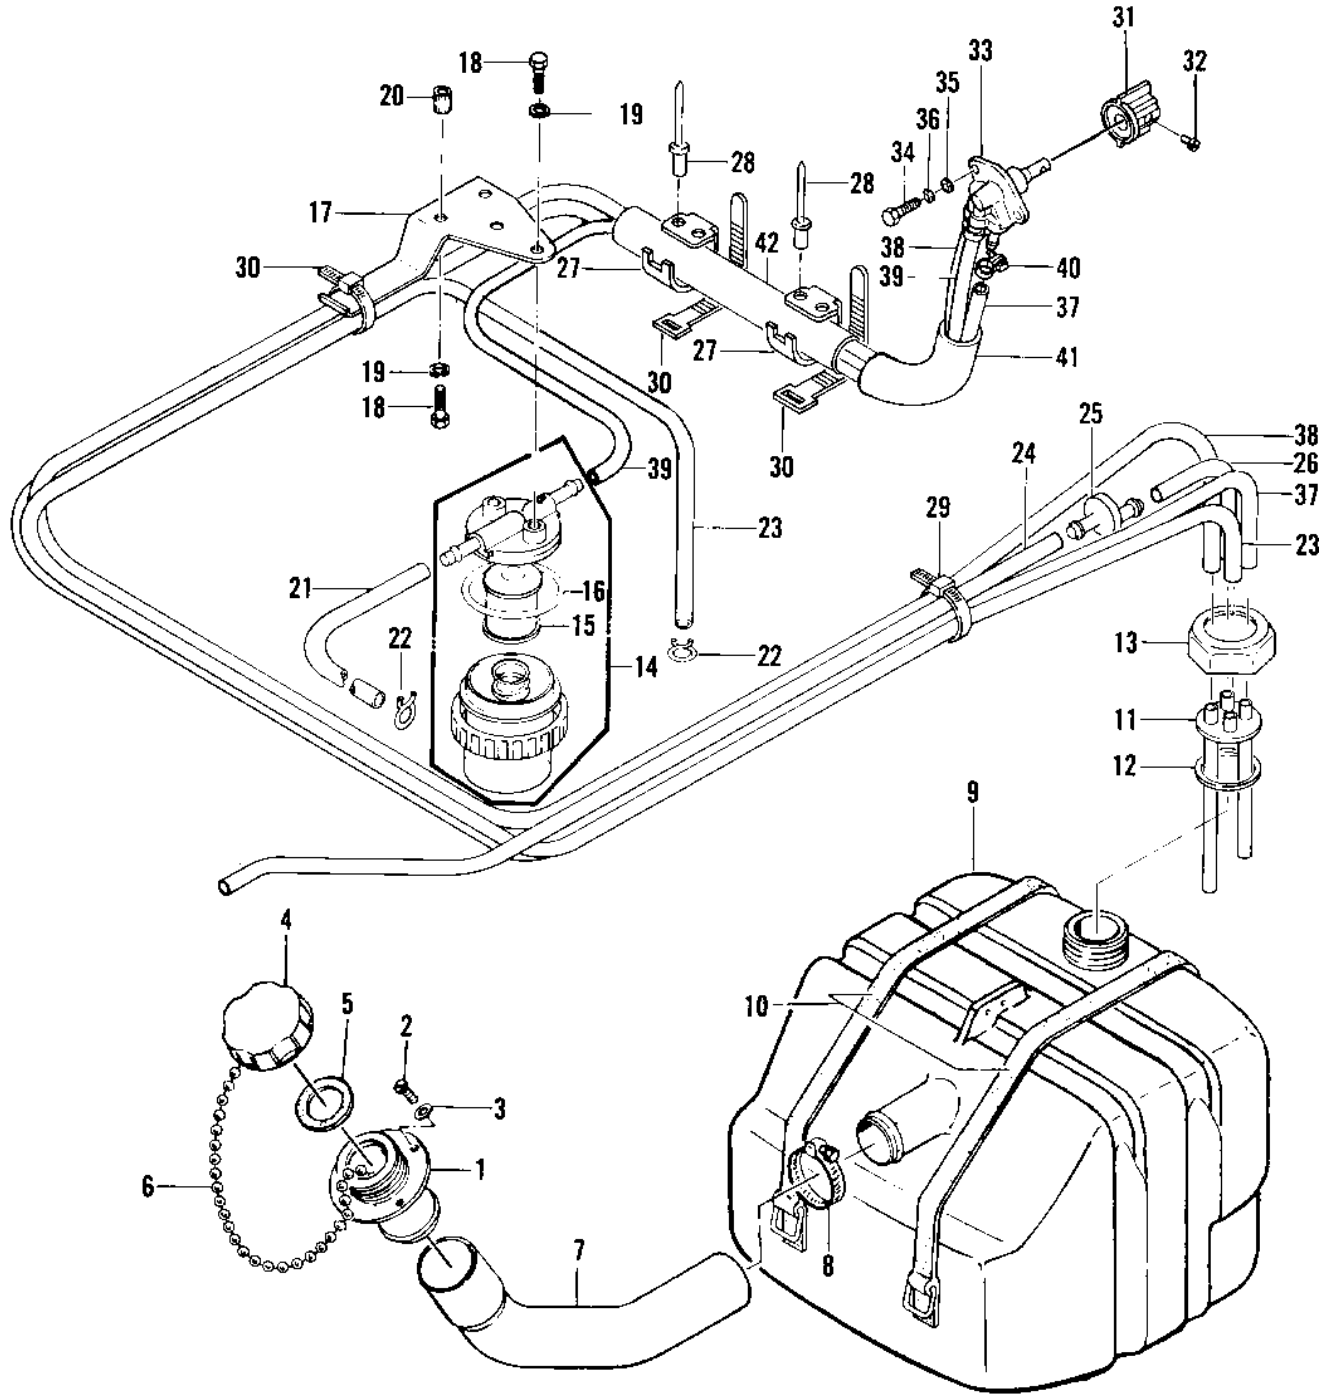

1980 JS440 PARTS DIAGRAM

FUEL TANK ('79-'81 A3/A4/A4A/A5)

1980 JS440 PARTS LIST

FUEL TANK ('79-'81 A3/A4/A4A/A5)

ITEM NAME	PART NUMBER	QUANTITY
FILLER,FUEL TANK (Ref # 1)	59231-3001	1
SCREW 0.16X0.5 (Ref # 2)	92011-562	4
WASHER (Ref # 3)	92022-563	4
CAP,FUEL TANK (Ref # 4)	51049-3001	1
GASKET,FUEL TANK CAP (Ref # 5)	11009-3020	1
CHAIN,COVER (Ref # 6)	92057-3704	1
HOSE,FUEL INLET,307.5 (Ref # 7)	92059-3020	1
HOSE CLAMP (Ref # 8)	92037-3009	1
TANK-FUEL (Ref # 9)	51004-3702	1
BAND,FUEL TANK (Ref # 10)	92072-521	2
OUTLET,FUEL (Ref # 11)	31064-3001	1
GASKET (Ref # 12)	92065-504	1
RETAINER (Ref # 13)	23072-501	1
FILTER-FUEL (Ref # 14)	49019-3701	1
FILTER,FUEL ELEMENT (Ref # 15)	14043-5001	1
"O" RING,FILTER BASE (Ref # 16)	92055-3006	1
BRACKET,FUEL FILTER (Ref # 17)	11047-3743	1
BOLT 6X12 (Ref # 18)	110R0612	4
WASHER-SPRING,6MM (Ref # 19)	461S0600	4
NUT-INSERT,6MM \$\$ (Ref # 20)	92015-533	2
TUBE,6X10X200 (Ref # 21)	92059-3011	1
CLAMP,SPARK PLUG CAP (Ref # 22)	92037-1173	2
TUBE,6X10X760 (Ref # 23)	92059-3012	1
TUBE,FUEL,6X10X940 (Ref # 24)	92059-3025	1
VALVE,RELIEF (Ref # 25)	49057-3001	1
TUBE,FUEL,5.8X12.2X55 (Ref # 26)	92059-3026	1
CLAMP,TUBE (Ref # 27)	92037-3005	2
RIVET-FUEL LINE CLAMP (Ref # 28)	59281-505	4
BAND,SHORT (Ref # 29)	92072-030	1

1980 JS440 PARTS LIST

FUEL TANK ('79-'81 A3/A4/A4A/A5)

ITEM NAME	PART NUMBER	QUANTITY
BAND,MIDDLE (Ref # 30)	92072-031	3
KNOB,COCK (Ref # 31)	92077-503	1
SCREW-PAN-CROS (Ref # 32)	220R0408	1
TAP-ASSY,FUEL (Ref # 33)	51023-3705	1
BOLT,5X12 (Ref # 34)	110R0512A	2
WASHER (Ref # 35)	411S0500	2
WASHER-SPRING,5MM (Ref # 36)	461S0500	2
TUBE,6X1300 (Ref # 37)	92059-552	1
TUBE,6X1300,RESERVE (Ref # 38)	92059-553	1
TUBE,6X10X960 (Ref # 39)	92059-3007	1
CLAMP (Ref # 40)	92037-551	3
TUBE,GUARD (Ref # 41)	92059-3008	1
TUBE,VINYL,22X350 (Ref # 42)	92059-3018	1