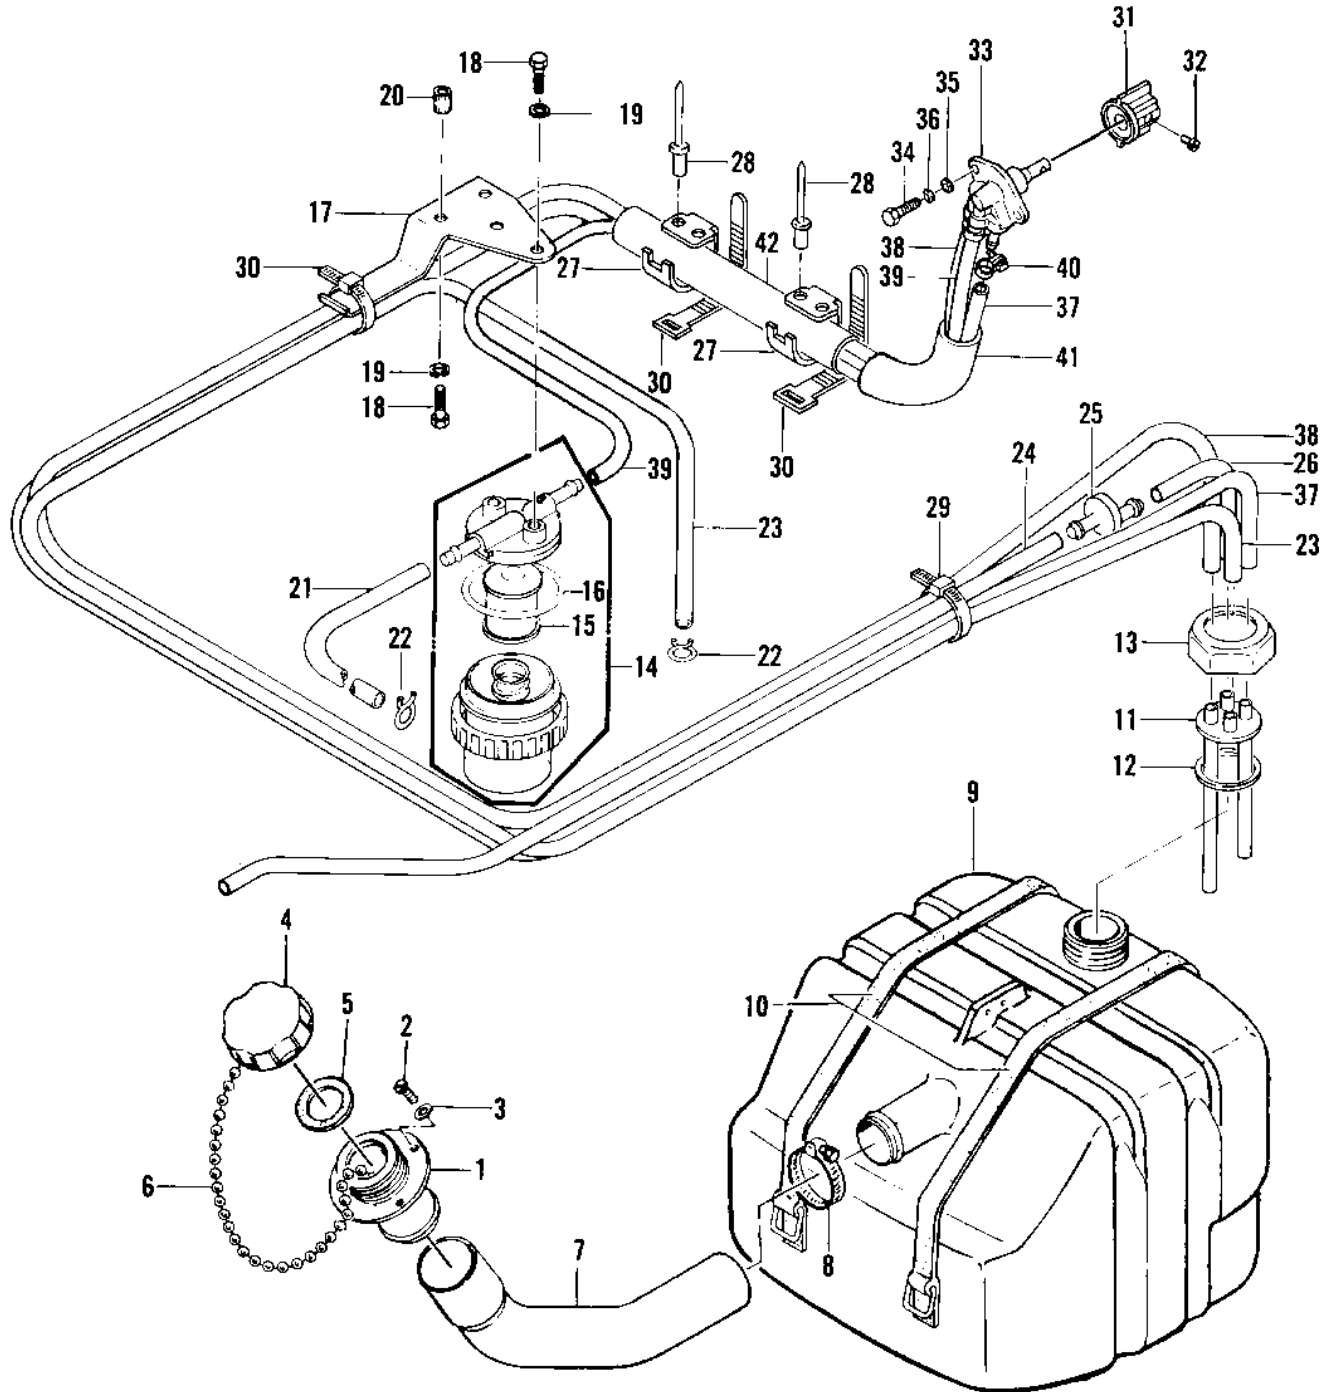

# 1981 JS440 PARTS DIAGRAM

FUEL TANK ('79-'81 A3/A4/A4A/A5)

# 1981 JS440 PARTS LIST

FUEL TANK ('79-'81 A3/A4/A4A/A5)

ITEM NAME	PART NUMBER	QUANTITY
FILLER,FUEL TANK (Ref # 1)	59231-3001	1
SCREW 0.16X0.5 (Ref # 2)	92011-562	4
WASHER (Ref # 3)	92022-563	4
CAP,FUEL TANK (Ref # 4)	51049-3001	1
GASKET,FUEL TANK CAP (Ref # 5)	11009-3020	1
CHAIN,FUEL TANK CAP (Ref # 6)	92057-3003	1
HOSE,FUEL INLET,307.5 (Ref # 7)	92059-3020	1
HOSE CLAMP (Ref # 8)	92037-3009	1
TANK-FUEL (Ref # 9)	51004-3702	1
BAND,FUEL TANK (Ref # 10)	92072-521	2
OUTLET,FUEL (Ref # 11)	31064-3001	1
GASKET (Ref # 12)	92065-504	1
RETAINER (Ref # 13)	23072-501	1
FILTER-FUEL (Ref # 14)	49019-3701	1
FILTER,FUEL ELEMENT (Ref # 15)	14043-5001	1
"O" RING,FILTER BASE (Ref # 16)	92055-3006	1
BRACKET,FUEL FILTER (Ref # 17)	11047-3743	1
BOLT 6X12 (Ref # 18)	110R0612	4
WASHER-SPRING,6MM (Ref # 19)	461S0600	4
NUT-INSERT,6MM \$\$ (Ref # 20)	92015-533	2
TUBE,6X10X200 (Ref # 21)	92059-3011	1
CLAMP,SPARK PLUG CAP (Ref # 22)	92037-1173	2
TUBE,6X10X760 (Ref # 23)	92059-3012	1
TUBE,FUEL,6X10X940 (Ref # 24)	92059-3025	1
VALVE,RELIEF (Ref # 25)	49057-3001	1
TUBE,FUEL,5.8X12.2X55 (Ref # 26)	92059-3026	1
CLAMP,TUBE (Ref # 27)	92037-3005	2
RIVET-FUEL LINE CLAMP (Ref # 28)	59281-505	4
BAND,SHORT (Ref # 29)	92072-030	1

## 1981 JS440 PARTS LIST

FUEL TANK ('79-'81 A3/A4/A4A/A5)

ITEM NAME	PART NUMBER	QUANTITY
BAND,MIDDLE (Ref # 30)	92072-031	3
KNOB,COCK (Ref # 31)	92077-503	1
SCREW-PAN-CROS (Ref # 32)	220R0408	1
TAP-ASSY,FUEL (Ref # 33)	51023-3705	1
BOLT,5X12 (Ref # 34)	110R0512A	2
WASHER (Ref # 35)	411S0500	2
WASHER-SPRING,5MM (Ref # 36)	461S0500	2
TUBE,6X1300 (Ref # 37)	92059-552	1
TUBE,6X1300,RESERVE (Ref # 38)	92059-553	1
TUBE,6X10X960 (Ref # 39)	92059-3007	1
CLAMP (Ref # 40)	92037-551	3
TUBE,GUARD (Ref # 41)	92059-3008	1
TUBE,VINYL,22X350 (Ref # 42)	92059-3018	1