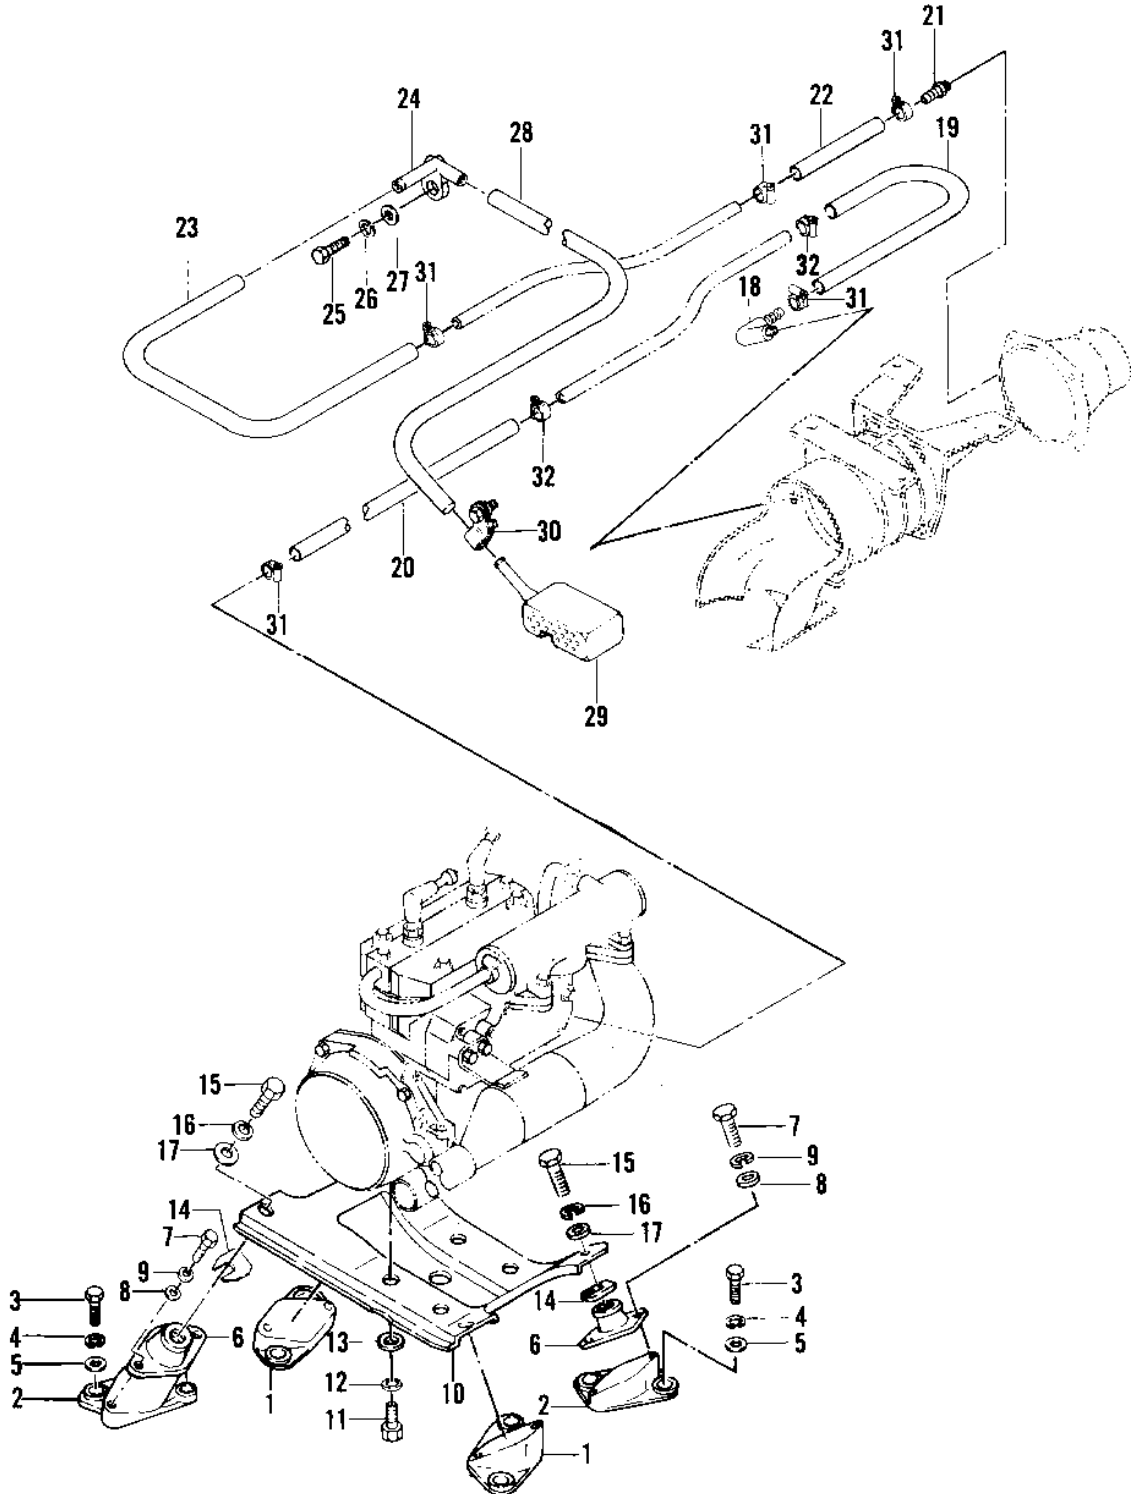

1979 JS440 PARTS DIAGRAM

ENGINE MOUNT/COOLING & BILGE ('79-'81 A3)

1979 JS440 PARTS LIST

ENGINE MOUNT/COOLING & BILGE ('79-'81 A3)

ITEM NAME	PART NUMBER	QUANTITY
BRACKET-ENGINE BED (Ref # 1)	59016-532	2
BRACKET-ENGINE BED (Ref # 2)	59016-533	2
BOLT,8X20 (Ref # 3)	110R0820	8
WASHER SPRING 8MM (Ref # 4)	461S0800	8
WASHER (Ref # 5)	411S0800	8
DAMPER,ENGINE MOUNT (Ref # 6)	92160-3756	4
BOLT,8X20 (Ref # 7)	110R0820	8
WASHER (Ref # 8)	411S0800	8
WASHER SPRING 8MM (Ref # 9)	461S0800	8
BED,ENGINE (Ref # 10)	59181-509-9G	1
BOLT 1/2 IN.X31 (Ref # 11)	92003-533	4
WASHER-SPRING,14MM (Ref # 12)	461S1400	4
WASHER (Ref # 13)	411S1400	4
SHIM,T=0.3 (Ref # 14)	92025-3701	AR
SHIM,T=0.3 (Ref # 14)	92025-3701	AR
SHIM.T=0.5 (Ref # 14)	92025-3702	AR
SHIM,T=1.0 (Ref # 14)	92025-3703	AR
BOLT 10X25 (Ref # 15)	110R1025	4
WASHER-SPRING,10MM (Ref # 16)	461S1000	4
WASHER,O32XO10.5X4T (Ref # 17)	92022-3023	4
ELBOW-WATER HOSE (Ref # 18)	52014-3002	1
HOSE,WATER (1) (Ref # 19)	92059-503	1
HOSE,BILGE (2) (Ref # 20)	92059-535	1
JOINT,HOSE (Ref # 21)	92005-3001	1
TUBE,9X16X90 (Ref # 22)	92059-557	1
HOSE,BILGE (2) (Ref # 23)	92059-535	1
BREATHER (Ref # 24)	14069-3001	1
BOLT,8X25 (Ref # 25)	110R0825	1
WASHER SPRING 8MM (Ref # 26)	461S0800	1