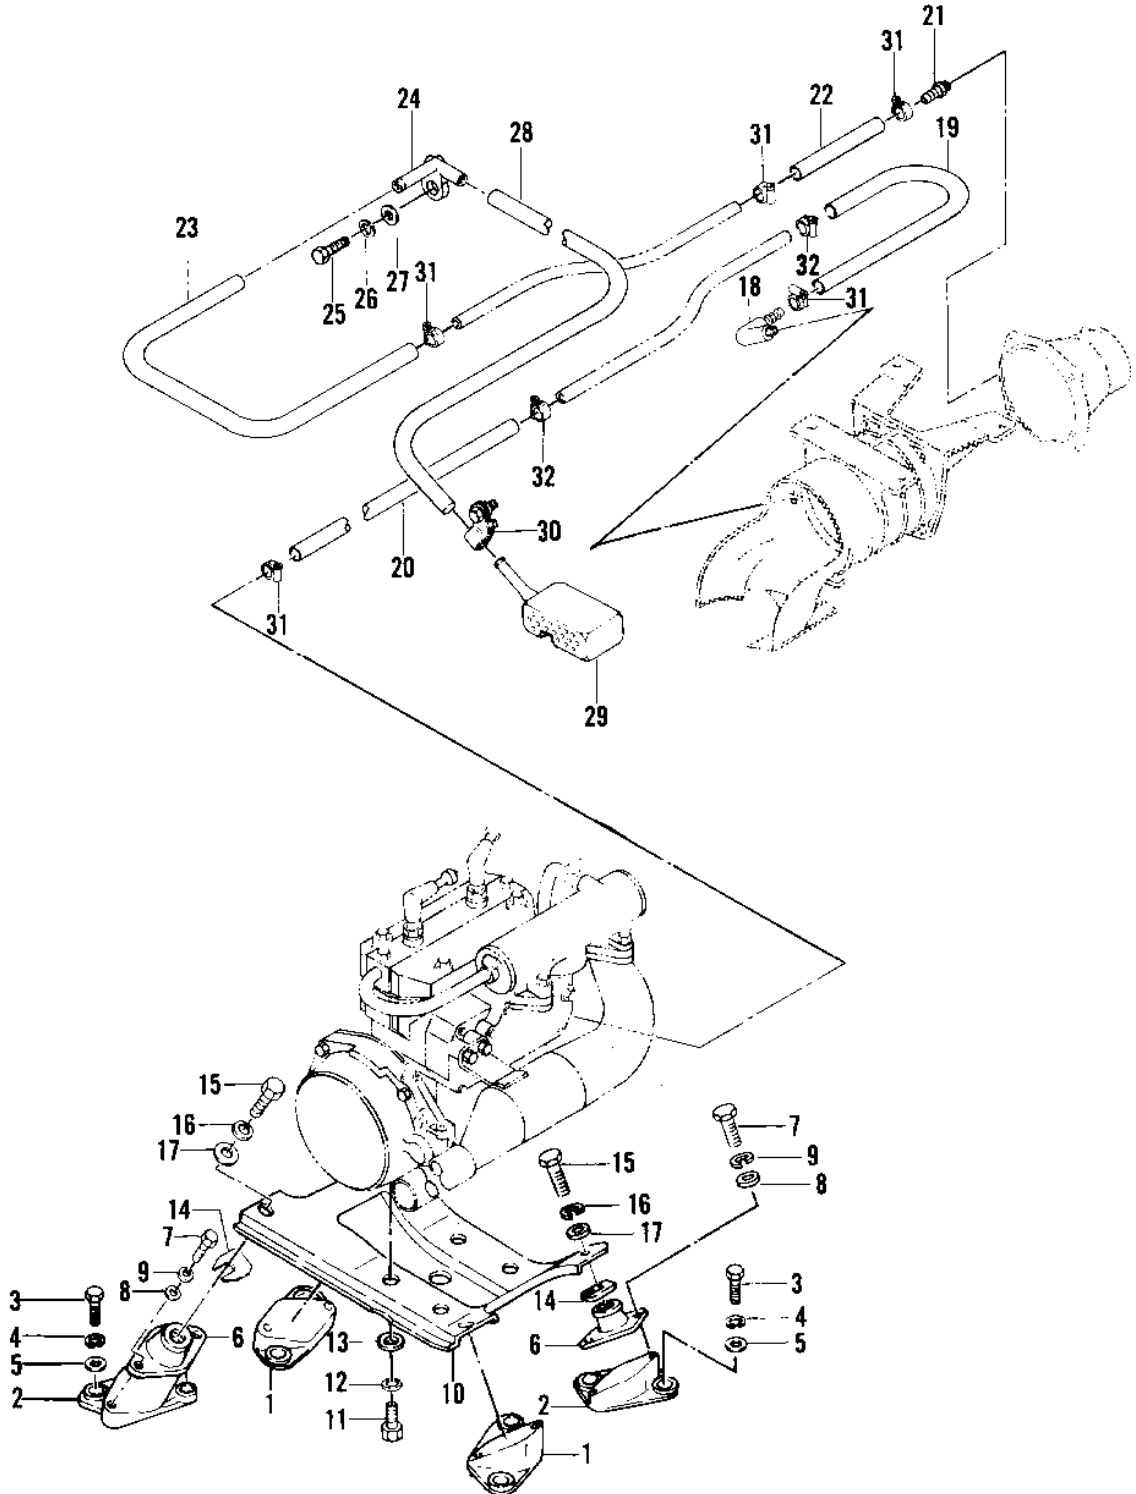

1980 JS440 PARTS DIAGRAM

ENGINE MOUNT/COOLING & BILGE ('79-'81 A3)

1980 JS440 PARTS LIST

ENGINE MOUNT/COOLING & BILGE ('79-'81 A3)

ITEM NAME	PART NUMBER	QUANTITY
BRACKET-ENGINE BED (Ref # 1)	59016-532	2
BRACKET-ENGINE BED (Ref # 2)	59016-533	2
BOLT,8X20 (Ref # 3)	110R0820	8
WASHER SPRING 8MM (Ref # 4)	461S0800	8
WASHER (Ref # 5)	411S0800	8
DAMPER,ENGINE MOUNT (Ref # 6)	92160-3756	4
BOLT,8X20 (Ref # 7)	110R0820	8
WASHER (Ref # 8)	411S0800	8
WASHER SPRING 8MM (Ref # 9)	461S0800	8
BED,ENGINE (Ref # 10)	59181-509-9G	1
BOLT 1/2 IN.X31 (Ref # 11)	92003-533	4
WASHER-SPRING,14MM (Ref # 12)	461S1400	4
WASHER (Ref # 13)	411S1400	4
SHIM,T=0.3 (Ref # 14)	92025-3701	AR
SHIM,T=0.3 (Ref # 14)	92025-3701	AR
SHIM.T=0.5 (Ref # 14)	92025-3702	AR
SHIM,T=1.0 (Ref # 14)	92025-3703	AR
BOLT 10X25 (Ref # 15)	110R1025	4
WASHER-SPRING,10MM (Ref # 16)	461S1000	4
WASHER,O32XO10.5X4T (Ref # 17)	92022-3023	4
ELBOW-WATER HOSE (Ref # 18)	52014-3002	1
HOSE,WATER (1) (Ref # 19)	92059-503	1
HOSE,BILGE (2) (Ref # 20)	92059-535	1
JOINT,HOSE (Ref # 21)	92005-3001	1
TUBE,9X16X90 (Ref # 22)	92059-557	1
HOSE,BILGE (2) (Ref # 23)	92059-535	1
BREATHER (Ref # 24)	14069-3001	1
BOLT,8X25 (Ref # 25)	110R0825	1
WASHER SPRING 8MM (Ref # 26)	461S0800	1