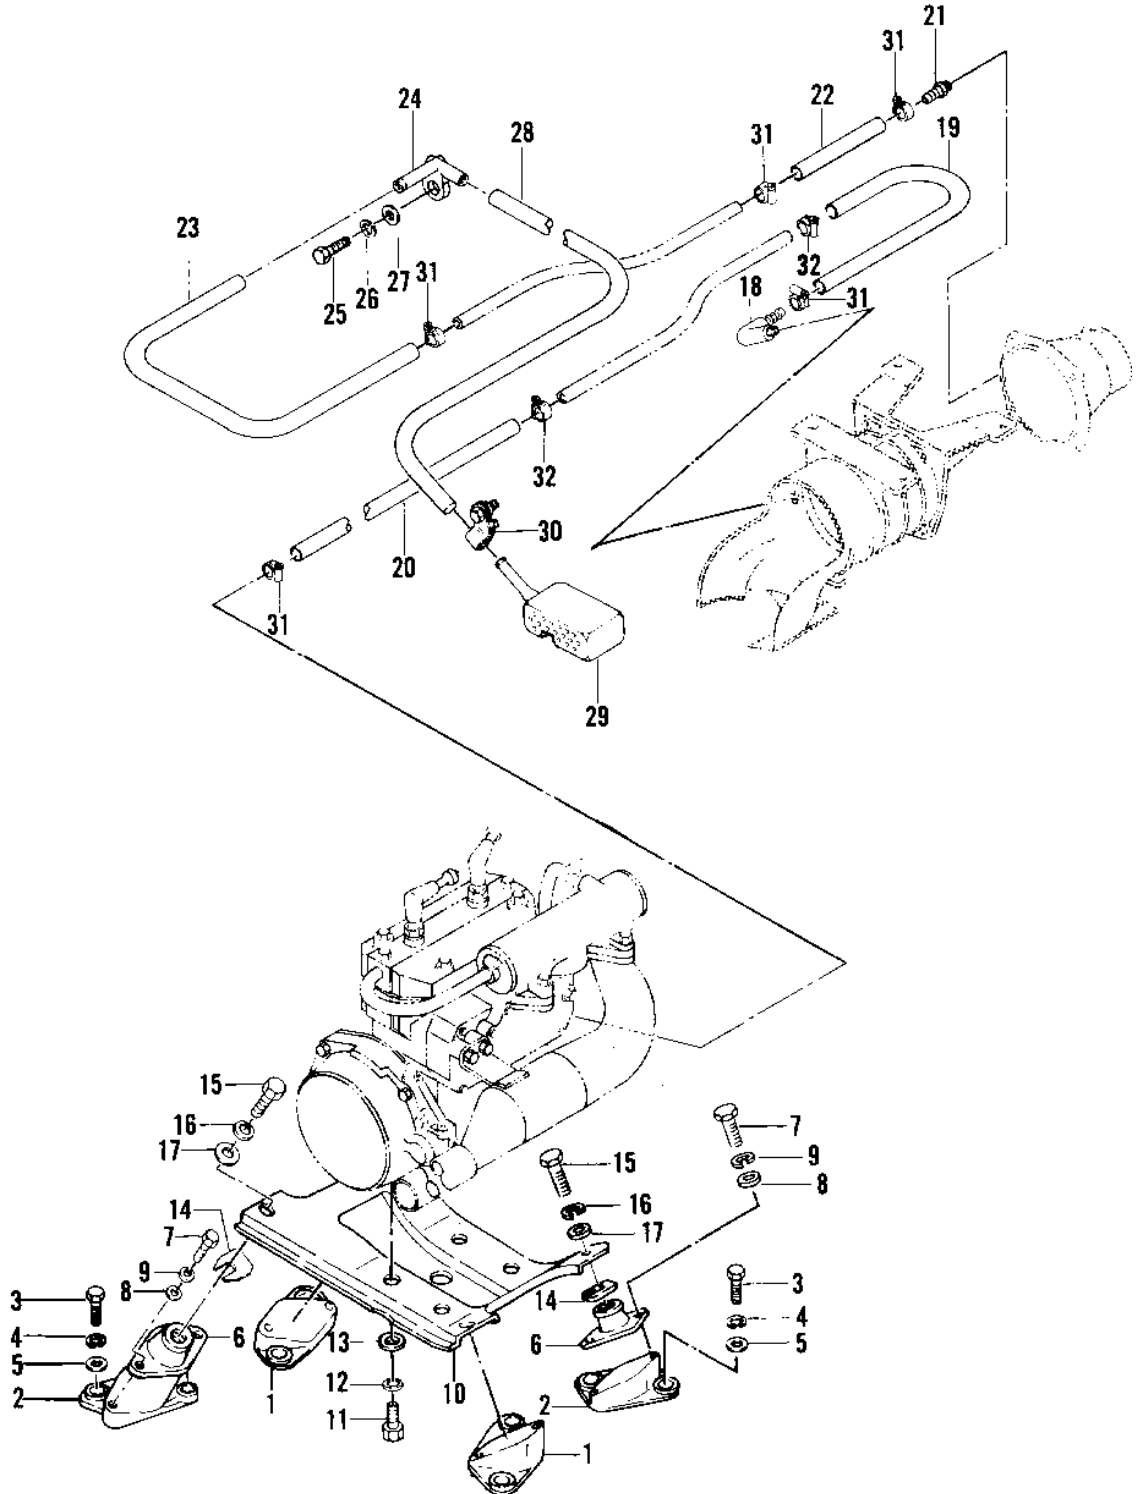

# 1981 JS440 PARTS DIAGRAM

ENGINE MOUNT/COOLING & BILGE ('79-'81 A3)

# 1981 JS440 PARTS LIST

## ENGINE MOUNT/COOLING & BILGE ('79-'81 A3)

ITEM NAME	PART NUMBER	QUANTITY
BRACKET-ENGINE BED (Ref # 1)	59016-532	2
BRACKET-ENGINE BED (Ref # 2)	59016-533	2
BOLT,8X20 (Ref # 3)	110R0820	8
WASHER SPRING 8MM (Ref # 4)	461S0800	8
WASHER (Ref # 5)	411S0800	8
DAMPER,ENGINE MOUNT (Ref # 6)	92160-3756	4
BOLT,8X20 (Ref # 7)	110R0820	8
WASHER (Ref # 8)	411S0800	8
WASHER SPRING 8MM (Ref # 9)	461S0800	8
BED,ENGINE (Ref # 10)	59181-509-9G	1
BOLT 1/2 IN.X31 (Ref # 11)	92003-533	4
WASHER-SPRING,14MM (Ref # 12)	461S1400	4
WASHER (Ref # 13)	411S1400	4
SHIM,T=0.3 (Ref # 14)	92025-3701	AR
SHIM,T=0.3 (Ref # 14)	92025-3701	AR
SHIM.T=0.5 (Ref # 14)	92025-3702	AR
SHIM,T=1.0 (Ref # 14)	92025-3703	AR
BOLT 10X25 (Ref # 15)	110R1025	4
WASHER-SPRING,10MM (Ref # 16)	461S1000	4
WASHER,O32XO10.5X4T (Ref # 17)	92022-3023	4
ELBOW-WATER HOSE (Ref # 18)	52014-3002	1
HOSE,WATER (1) (Ref # 19)	92059-503	1
HOSE,BILGE (2) (Ref # 20)	92059-535	1
JOINT,HOSE (Ref # 21)	92005-3001	1
TUBE,9X16X90 (Ref # 22)	92059-557	1
HOSE,BILGE (2) (Ref # 23)	92059-535	1
BREATHER (Ref # 24)	14069-3001	1
BOLT,8X25 (Ref # 25)	110R0825	1
WASHER SPRING 8MM (Ref # 26)	461S0800	1