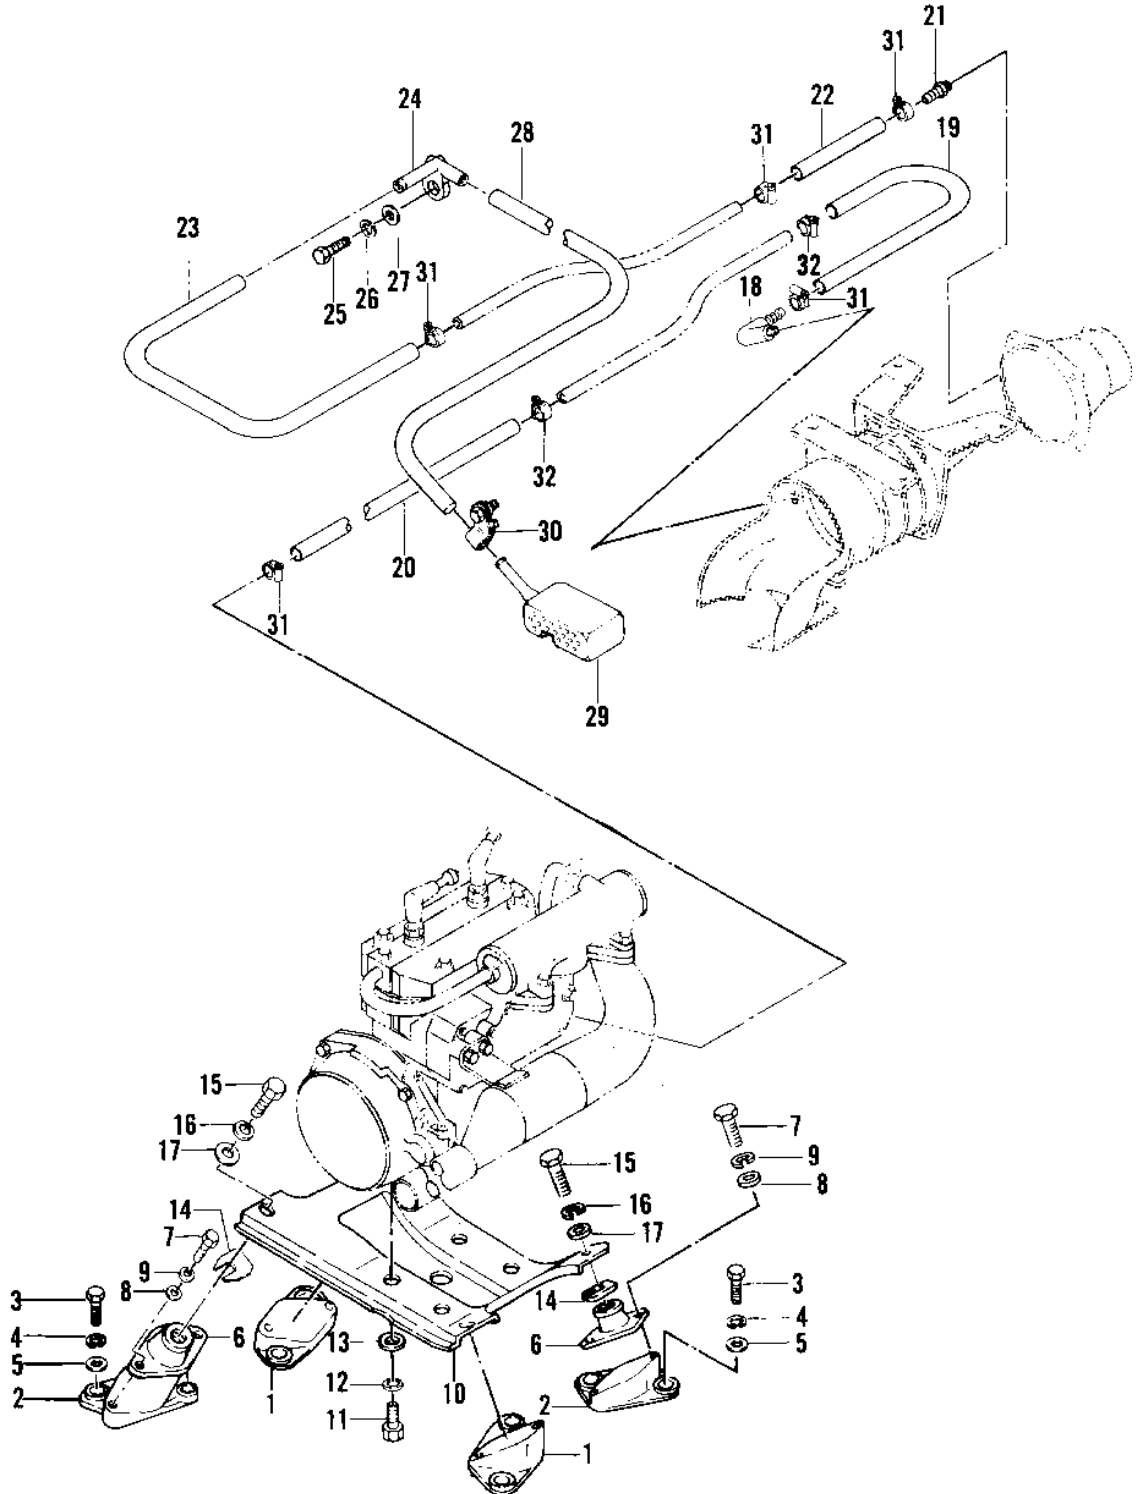

1981 JS440 PARTS DIAGRAM

ENGINE MOUNT/COOLING & BILGE ('79-'81 A3)

1981 JS440 PARTS LIST

ENGINE MOUNT/COOLING & BILGE ('79-'81 A3)

ITEM NAME	PART NUMBER	QUANTITY
BRACKET-ENGINE BED (Ref # 1)	59016-532	2
BRACKET-ENGINE BED (Ref # 2)	59016-533	2
BOLT,8X20 (Ref # 3)	110R0820	8
WASHER SPRING 8MM (Ref # 4)	461S0800	8
WASHER (Ref # 5)	411S0800	8
DAMPER,ENGINE MOUNT (Ref # 6)	92160-3756	4
BOLT,8X20 (Ref # 7)	110R0820	8
WASHER (Ref # 8)	411S0800	8
WASHER SPRING 8MM (Ref # 9)	461S0800	8
BED,ENGINE (Ref # 10)	59181-509-9G	1
BOLT 1/2 IN.X31 (Ref # 11)	92003-533	4
WASHER-SPRING,14MM (Ref # 12)	461S1400	4
WASHER (Ref # 13)	411S1400	4
SHIM,T=0.3 (Ref # 14)	92025-3701	AR
SHIM,T=0.3 (Ref # 14)	92025-3701	AR
SHIM.T=0.5 (Ref # 14)	92025-3702	AR
SHIM,T=1.0 (Ref # 14)	92025-3703	AR
BOLT 10X25 (Ref # 15)	110R1025	4
WASHER-SPRING,10MM (Ref # 16)	461S1000	4
WASHER,O32XO10.5X4T (Ref # 17)	92022-3023	4
ELBOW-WATER HOSE (Ref # 18)	52014-3002	1
HOSE,WATER (1) (Ref # 19)	92059-503	1
HOSE,BILGE (2) (Ref # 20)	92059-535	1
JOINT,HOSE (Ref # 21)	92005-3001	1
TUBE,9X16X90 (Ref # 22)	92059-557	1
HOSE,BILGE (2) (Ref # 23)	92059-535	1
BREATHER (Ref # 24)	14069-3001	1
BOLT,8X25 (Ref # 25)	110R0825	1
WASHER SPRING 8MM (Ref # 26)	461S0800	1