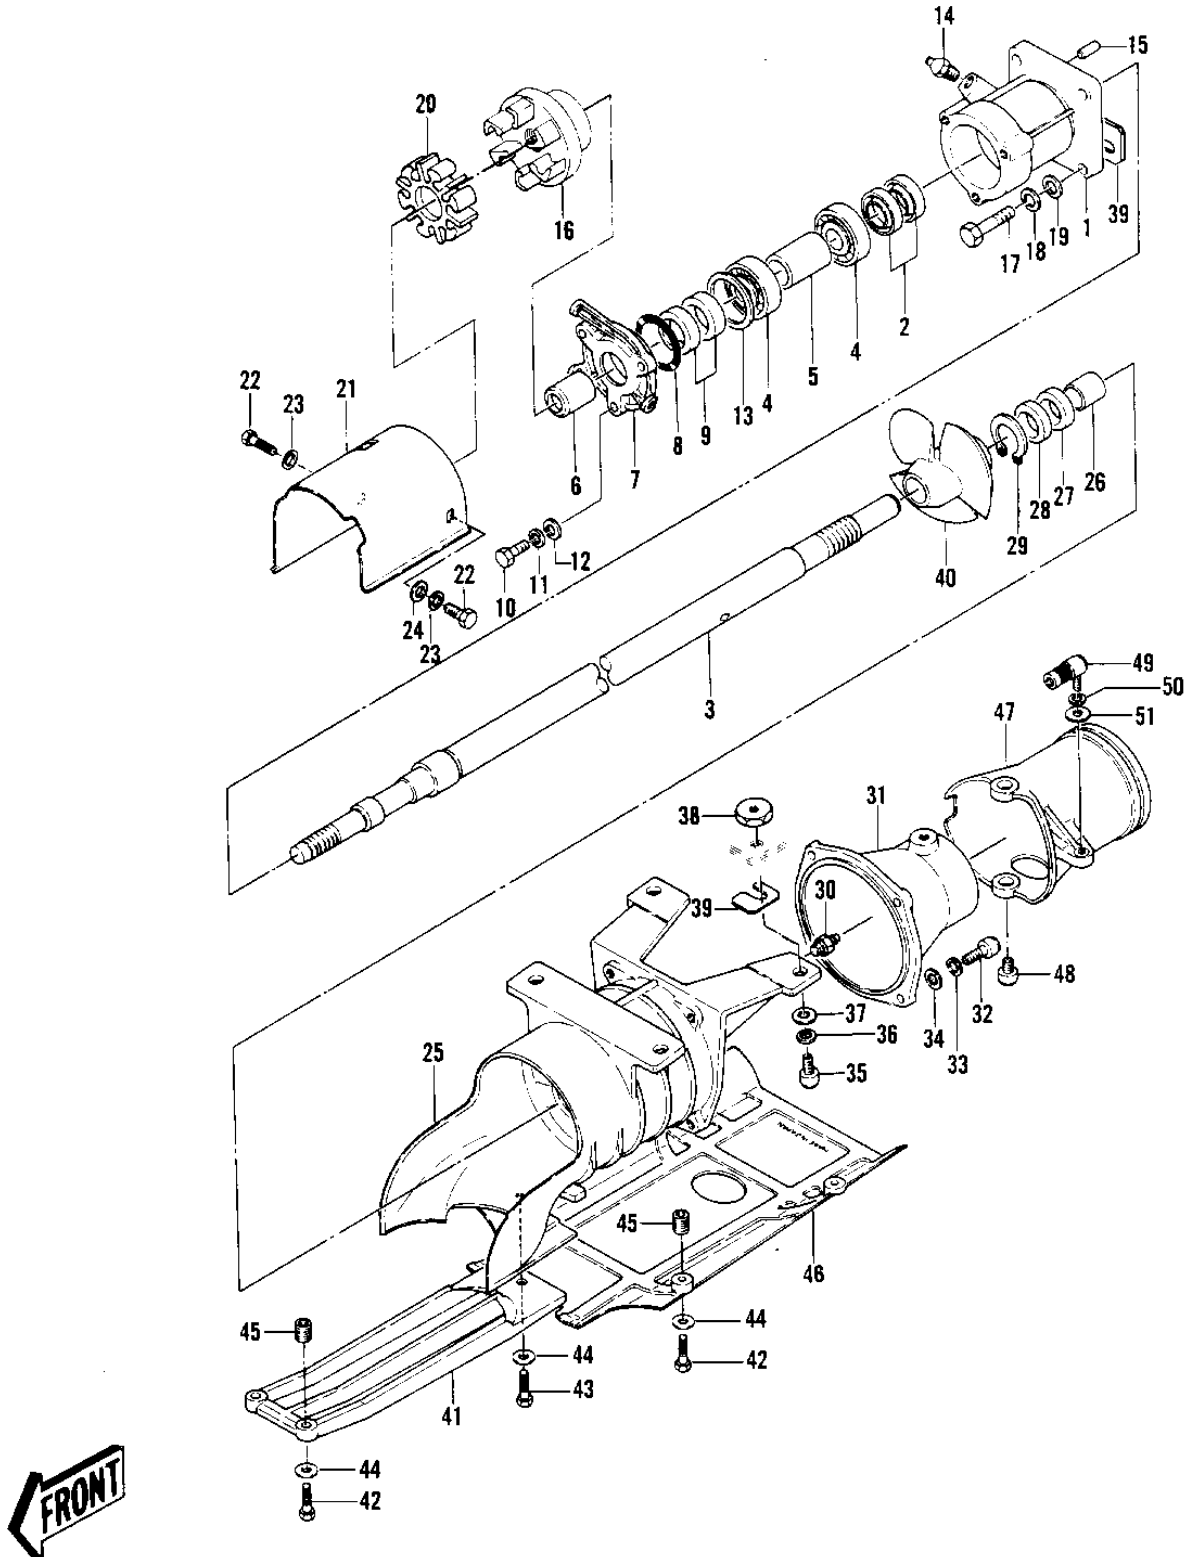

# 1979 JS440 PARTS DIAGRAM

DRIVE SHAFT/JET PUMP ('79-'81 A3/A4/A4A/

# 1979 JS440 PARTS LIST

DRIVE SHAFT/JET PUMP ('79-'81 A3/A4/A4A/

ITEM NAME	PART NUMBER	QUANTITY
-----------	-------------	----------