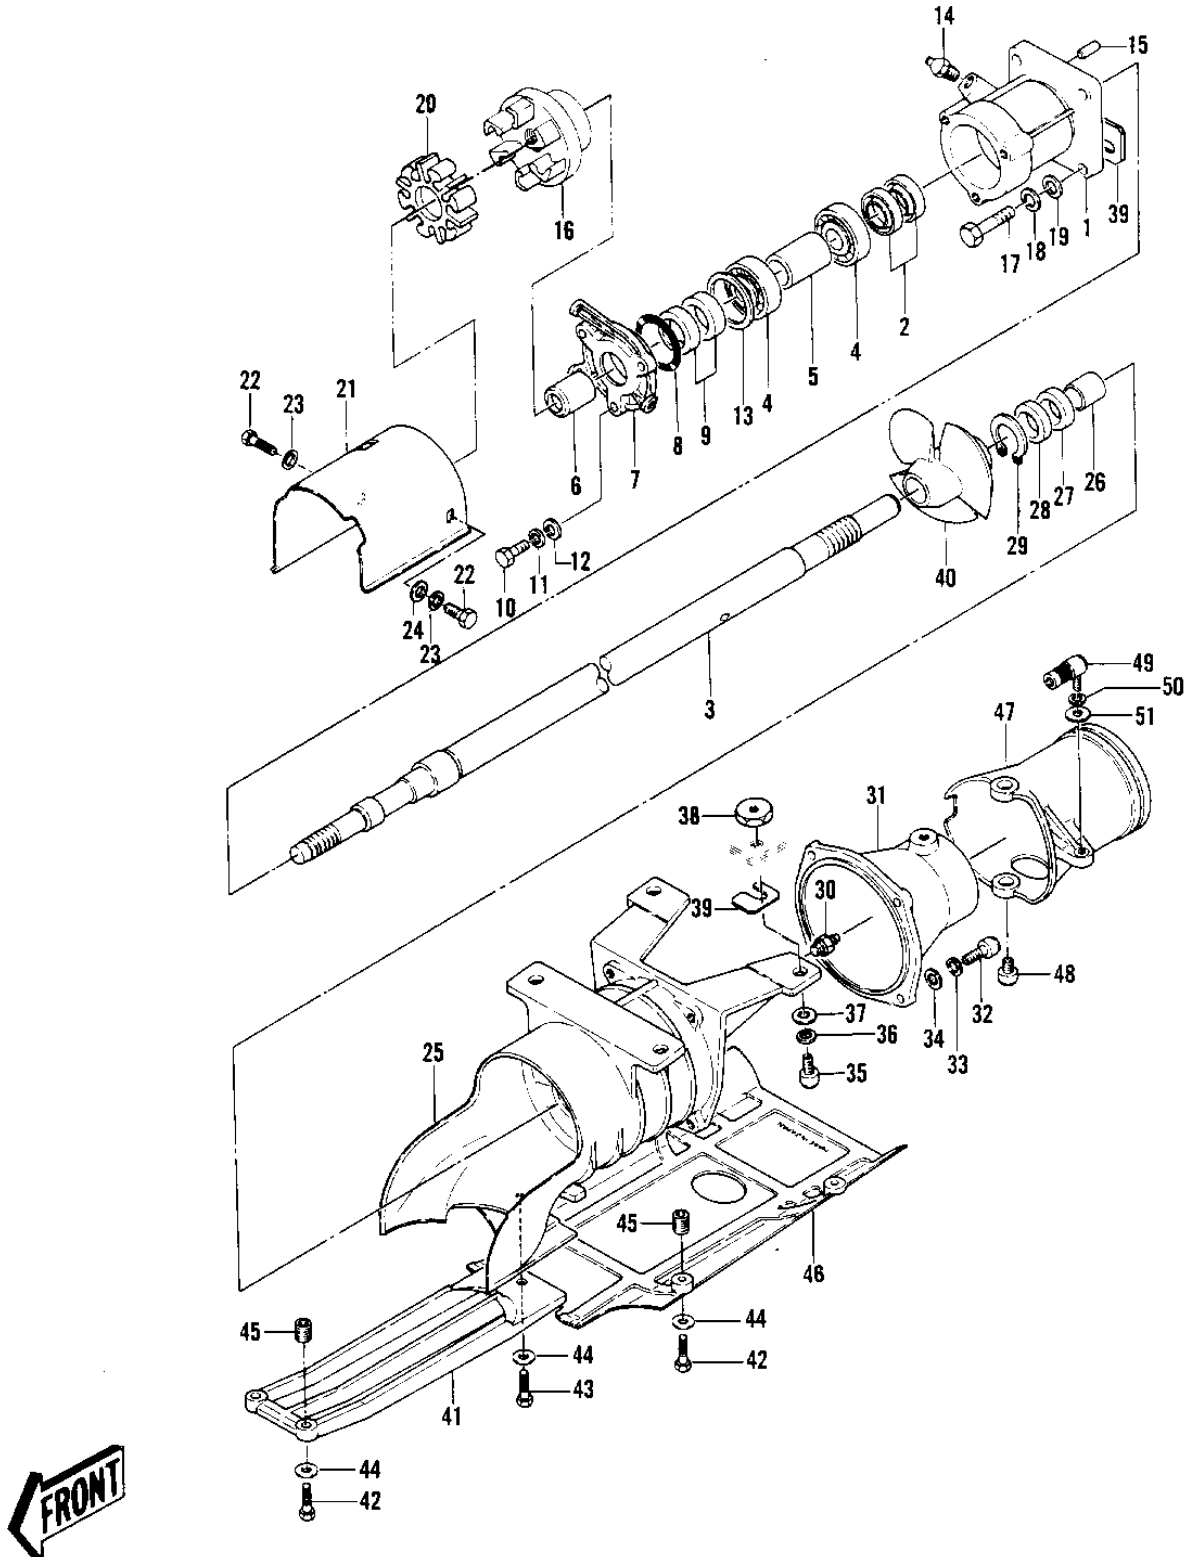

# 1979 JS440 PARTS DIAGRAM

DRIVE SHAFT/JET PUMP ('79-'81 A3/A4/A4A/

# 1979 JS440 PARTS LIST

DRIVE SHAFT/JET PUMP ('79-'81 A3/A4/A4A/

ITEM NAME	PART NUMBER	QUANTITY
HOLDER (Ref # 1)	41046-502	1
SEAL,OIL AC1799EX (Ref # 2)	92050-501	2
SHAFT,DRIVE (Ref # 3)	59111-515	1
BEARING BALL #6305 (Ref # 4)	601B6305	2
COLLAR (Ref # 5)	92027-502	1
SLEEVE,BEARING (Ref # 6)	42036-501	1
COVER,BEARING (Ref # 7)	14025-3008	1
"0" RING (Ref # 8)	92055-501	1
SEAL,OIL AC1799EX (Ref # 9)	92050-501	2
BOLT,8X25 (Ref # 10)	110R0825	3
WASHER SPRING 8MM (Ref # 11)	461S0800	3
WASHER (Ref # 12)	411S0800	3
SHIM 0.15T (Ref # 13)	92025-502	AR
SHIM 0.3T (Ref # 13)	92025-503	AR
NIPPLE,GREASE (Ref # 14)	92005-501	1
PIN,DOWEL (Ref # 15)	551R0612	2
COUPLING (Ref # 16)	42034-3706	1
BOLT,8X25 (Ref # 17)	110R0825	4
WASHER SPRING 8MM (Ref # 18)	461S0800	4
WASHER (Ref # 19)	411S0800	3
DAMPER RUBBER,COUPLNG (Ref # 20)	92075-520	1
COVER,COUPLING (Ref # 21)	59036-567	1
BOLT 6X16 (Ref # 22)	110R0616	3
WASHER-SPRING,6MM (Ref # 23)	461S0600	3
WASHER (Ref # 24)	411S0600	2
CASE-PUMP (Ref # 25)	59336-3701	1
BUSH (Ref # 26)	92028-503	1
SEAL,OIL SCY20368 (Ref # 27)	92050-502	1
SEAL,OIL SC20367 (Ref # 28)	92050-503	1