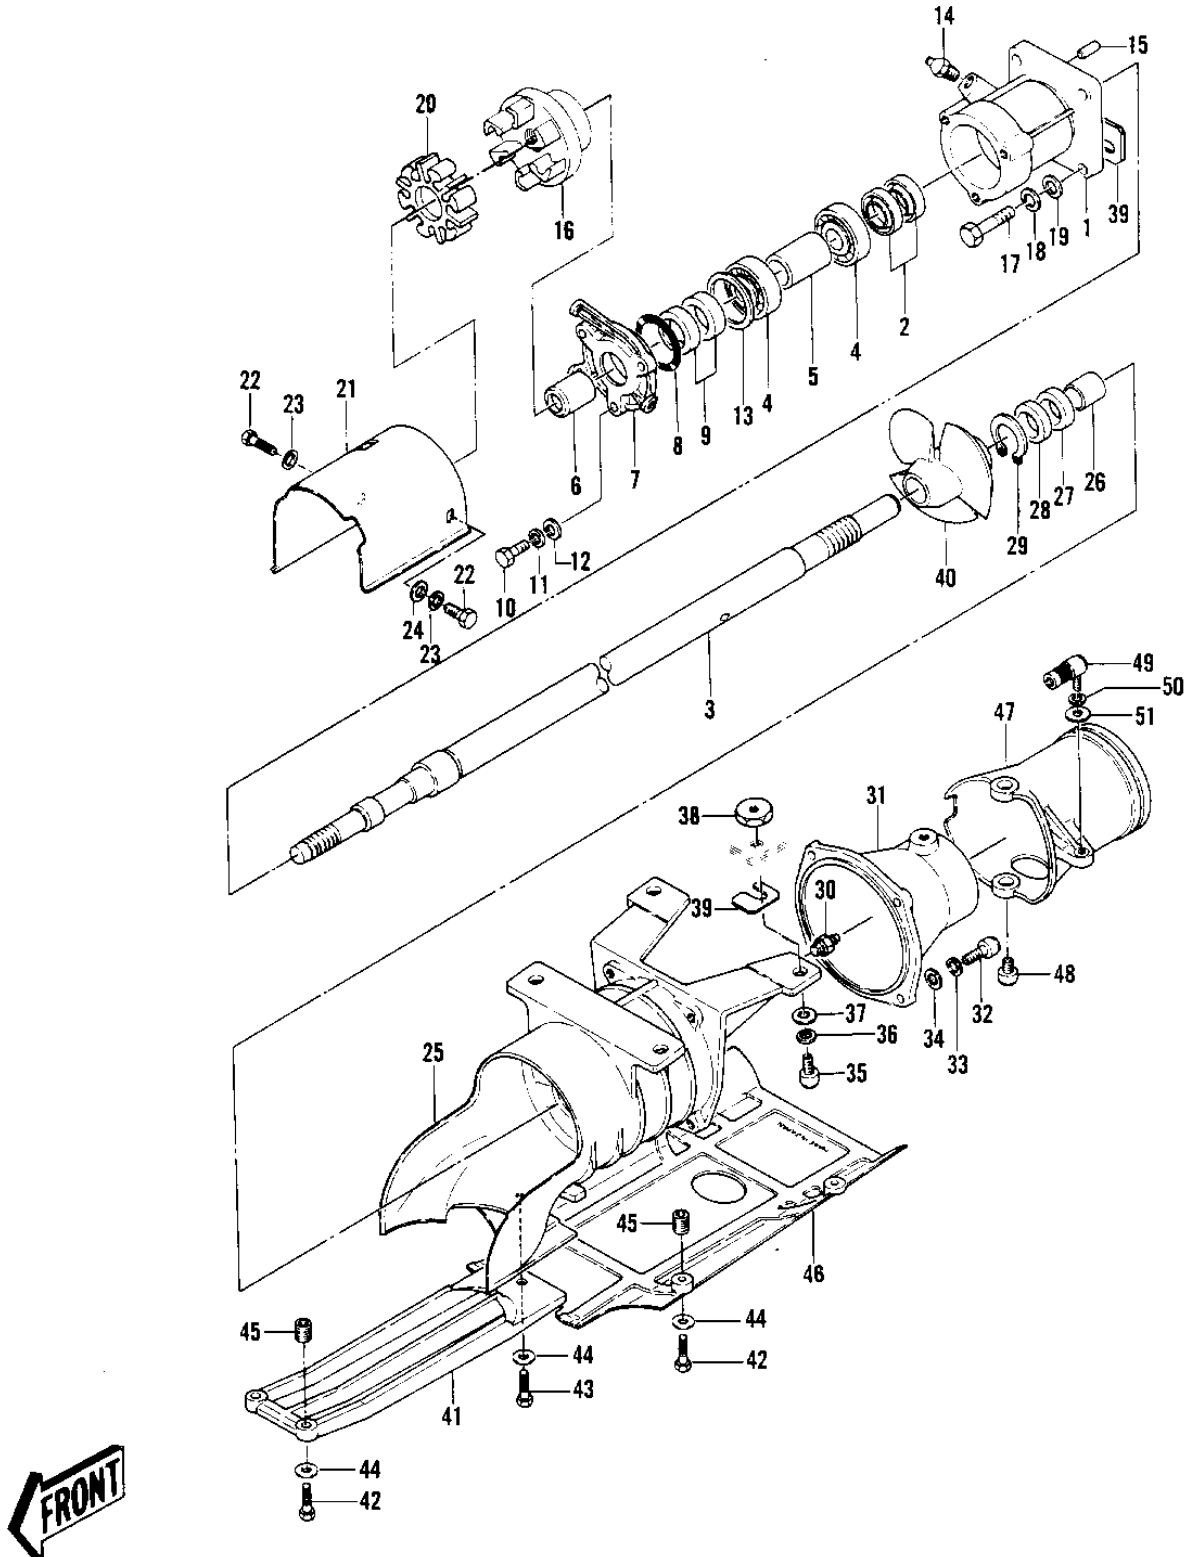

1981 JS440 PARTS DIAGRAM

DRIVE SHAFT/JET PUMP ('79-'81 A3/A4/A4A/

1981 JS440 PARTS LIST

DRIVE SHAFT/JET PUMP ('79-'81 A3/A4/A4A/

ITEM NAME	PART NUMBER	QUANTITY
HOLDER (Ref # 1)	41046-502	1
SEAL,OIL AC1799EX (Ref # 2)	92050-501	2
SHAFT,DRIVE (Ref # 3)	59111-515	1
BEARING BALL #6305 (Ref # 4)	601B6305	2
COLLAR (Ref # 5)	92027-502	1
SLEEVE,BEARING (Ref # 6)	42036-501	1
COVER,BEARING (Ref # 7)	14025-3008	1
"0" RING (Ref # 8)	92055-501	1
SEAL,OIL AC1799EX (Ref # 9)	92050-501	2
BOLT,8X25 (Ref # 10)	110R0825	3
WASHER SPRING 8MM (Ref # 11)	461S0800	3
WASHER (Ref # 12)	411S0800	3
SHIM 0.15T (Ref # 13)	92025-502	AR
SHIM 0.3T (Ref # 13)	92025-503	AR
NIPPLE,GREASE (Ref # 14)	92005-501	1
PIN,DOWEL (Ref # 15)	551R0612	2
COUPLING (Ref # 16)	42034-3706	1
BOLT,8X25 (Ref # 17)	110R0825	4
WASHER SPRING 8MM (Ref # 18)	461S0800	4
WASHER (Ref # 19)	411S0800	3
DAMPER RUBBER,COUPLNG (Ref # 20)	92075-520	1
COVER,COUPLING (Ref # 21)	59036-567	1
BOLT 6X16 (Ref # 22)	110R0616	3
WASHER-SPRING,6MM (Ref # 23)	461S0600	3
WASHER (Ref # 24)	411S0600	2
CASE-PUMP (Ref # 25)	59336-3701	1
BUSH (Ref # 26)	92028-503	1
SEAL,OIL SCY20368 (Ref # 27)	92050-502	1
SEAL,OIL SC20367 (Ref # 28)	92050-503	1