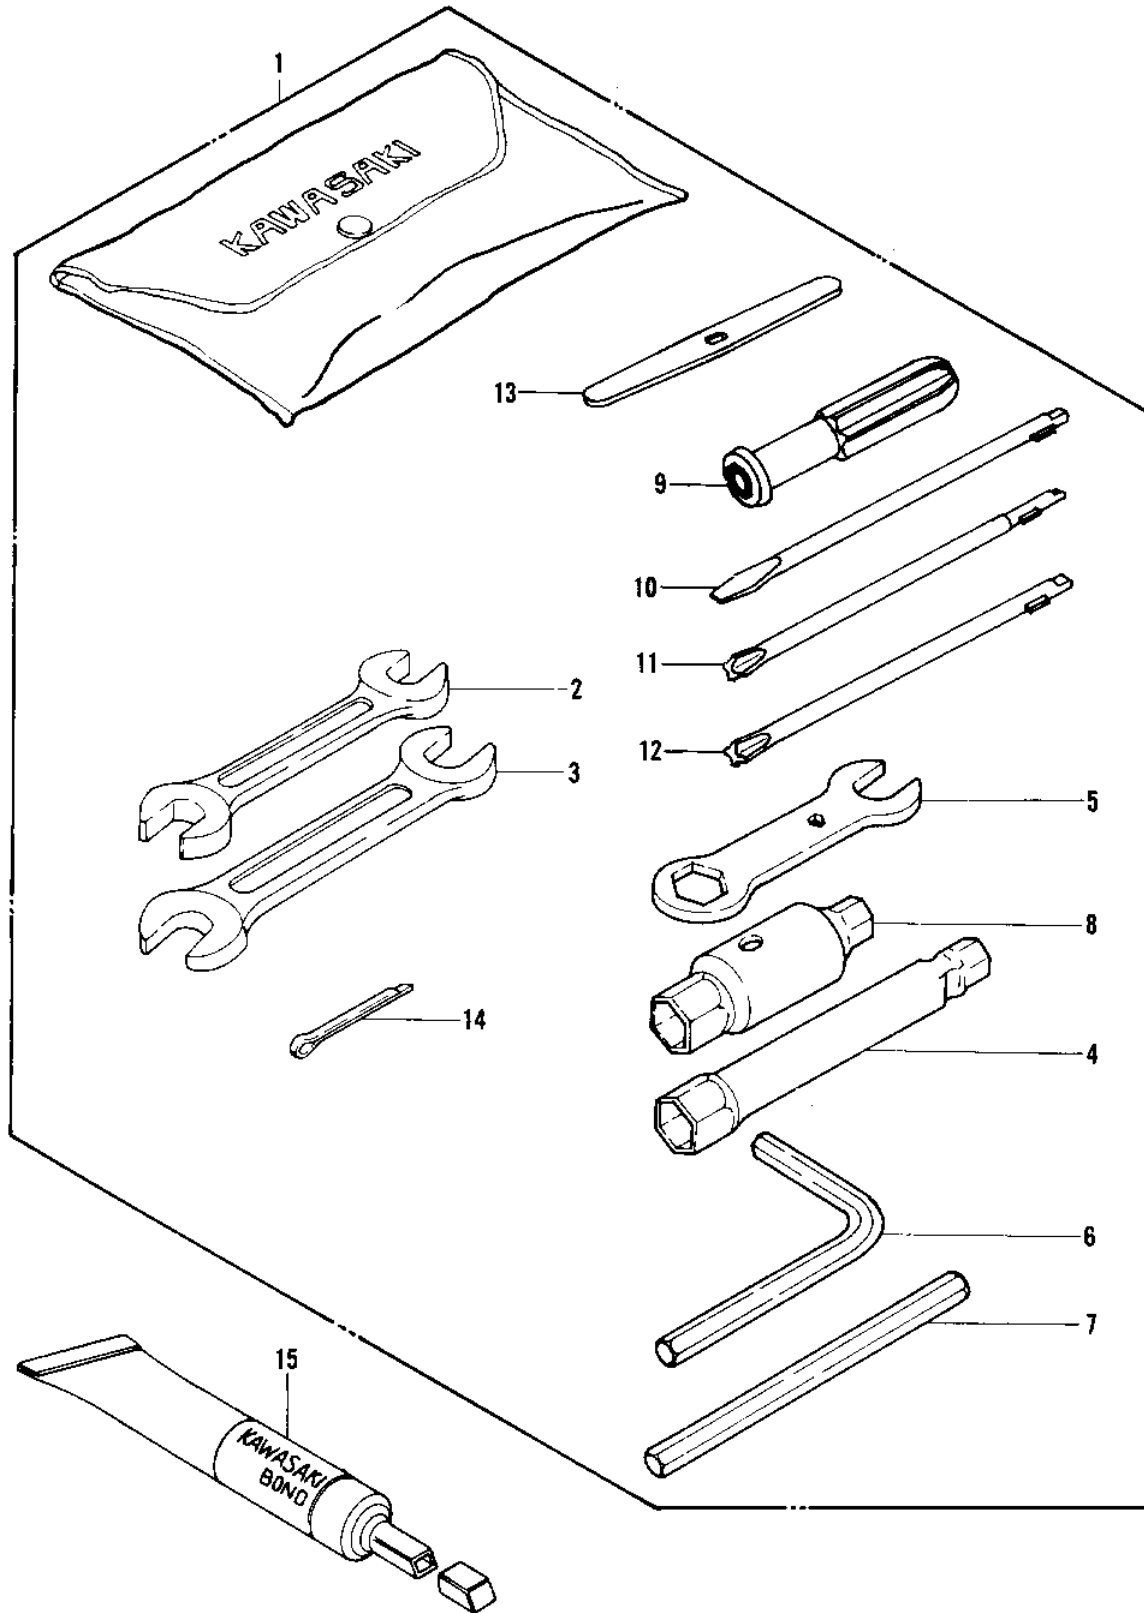

1979 JS440 PARTS DIAGRAM

OWNER TOOLS ('79-'81 A3/A4/A4A/A5)

1979 JS440 PARTS LIST

OWNER TOOLS ('79-'81 A3/A4/A4A/A5)

ITEM NAME	PART NUMBER	QUANTITY
TOOLKIT (Ref # 1)	56007-3706	1
WRENCH,OPEN END,10X13 (Ref # 2)	92110-3001	1
WRENCH,OPEN END,17X22 (Ref # 3)	92110-3002	1
WRENCH,SOCKET 8X10 (Ref # 4)	92110-503	1
WRENCH,BOX 27X32 (Ref # 5)	92108-503	1
WRENCH,HEXAGON (Ref # 6)	92127-503	1
UNAVAILABLE IN PRICE BOOK (Ref # 7)	92111-502	1
WRENCH,SOCKET 20X27 (Ref # 8)	92110-502	1
92106-1001 (Canada) (Ref # 9)	92106-004	1
92107-1052 (Canada) (Ref # 10)	92107-007	1
TOOL-DRIVER (Ref # 11)	92107-1052	1
92107-1002 (Canada) (Ref # 12)	92107-008	1
UNAVAILABLE IN PRICE BOOK (Ref # 13)	92111-009	1
PIN-COTTER,4X40 (Ref # 14)	550S4040	1
LIQUID GASKET (Ref # 15)	92104-002	1