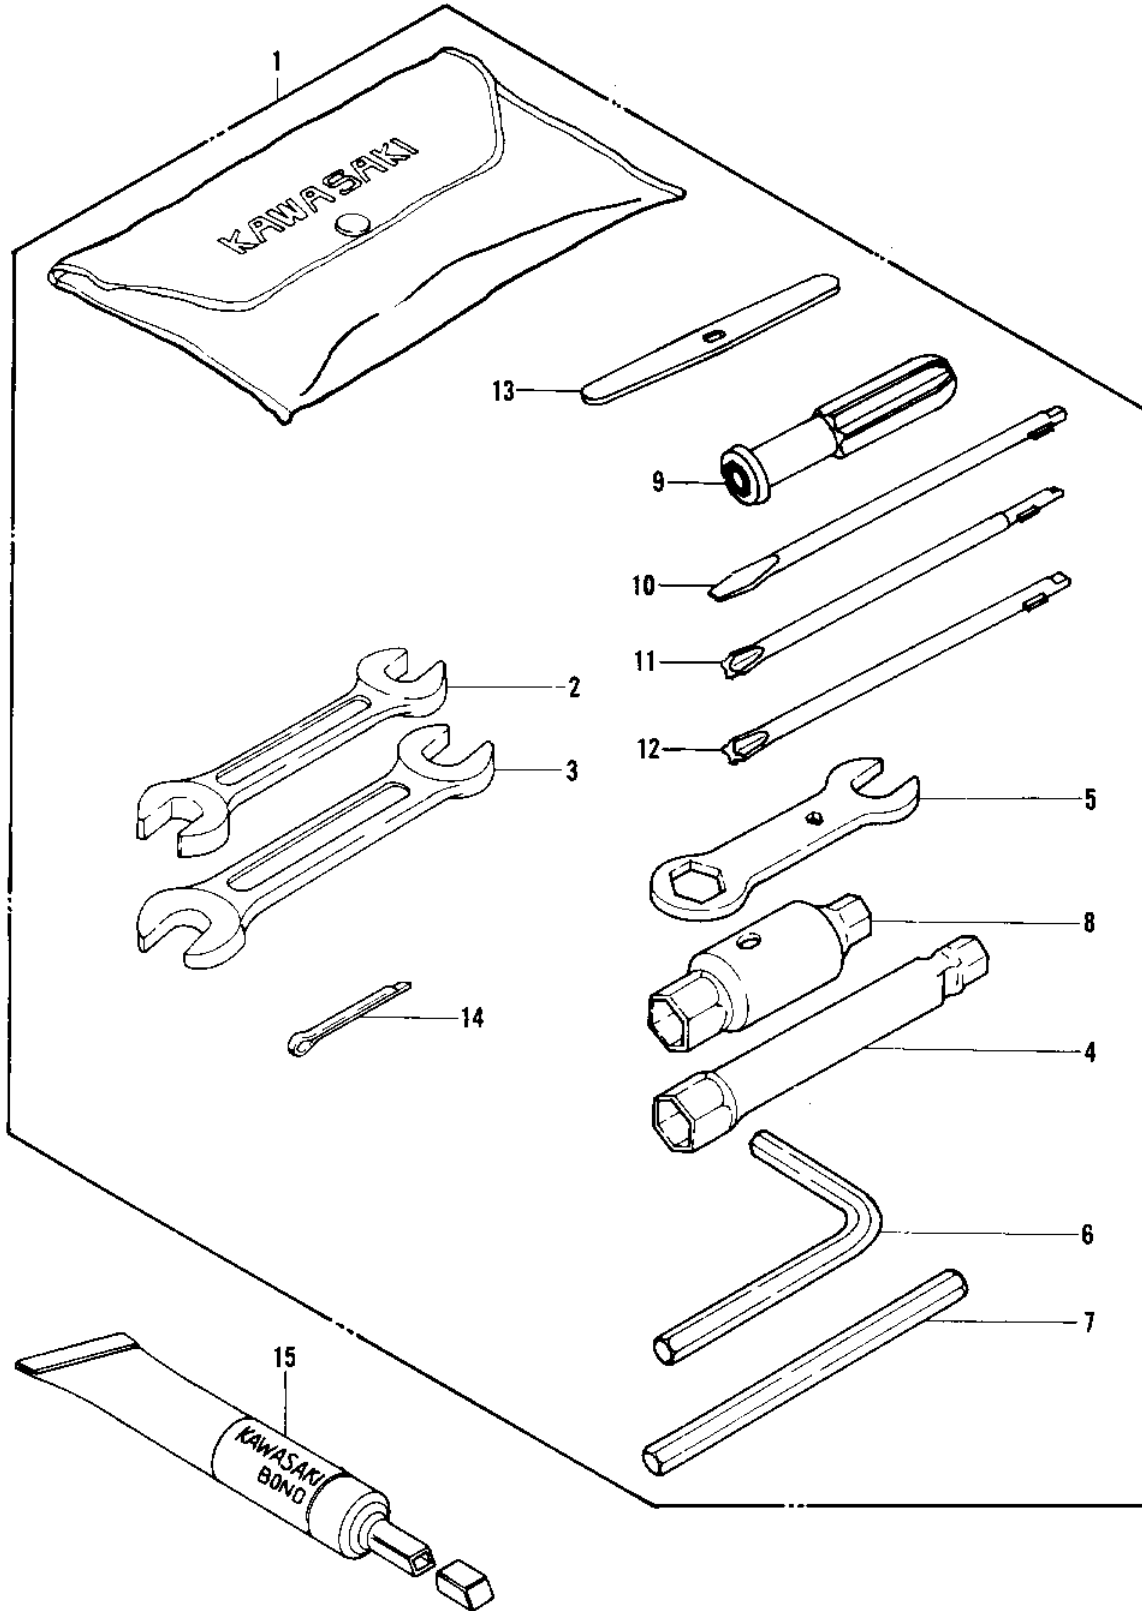

1981 JS440 PARTS DIAGRAM

OWNER TOOLS ('79-'81 A3/A4/A4A/A5)

1981 JS440 PARTS LIST

OWNER TOOLS ('79-'81 A3/A4/A4A/A5)

ITEM NAME	PART NUMBER	QUANTITY
TOOLKIT (Ref # 1)	56007-3706	1
WRENCH,OPEN END,10X13 (Ref # 2)	92110-3001	1
WRENCH,OPEN END,17X22 (Ref # 3)	92110-3002	1
WRENCH,SOCKET 8X10 (Ref # 4)	92110-503	1
WRENCH,BOX 27X32 (Ref # 5)	92108-503	1
WRENCH,HEXAGON (Ref # 6)	92127-503	1
UNAVAILABLE IN PRICE BOOK (Ref # 7)	92111-502	1
WRENCH,SOCKET 20X27 (Ref # 8)	92110-502	1
92106-1001 (Canada) (Ref # 9)	92106-004	1
92107-1052 (Canada) (Ref # 10)	92107-007	1
TOOL-DRIVER (Ref # 11)	92107-1052	1
92107-1002 (Canada) (Ref # 12)	92107-008	1
UNAVAILABLE IN PRICE BOOK (Ref # 13)	92111-009	1
PIN-COTTER,4X40 (Ref # 14)	550S4040	1
LIQUID GASKET (Ref # 15)	92104-002	1