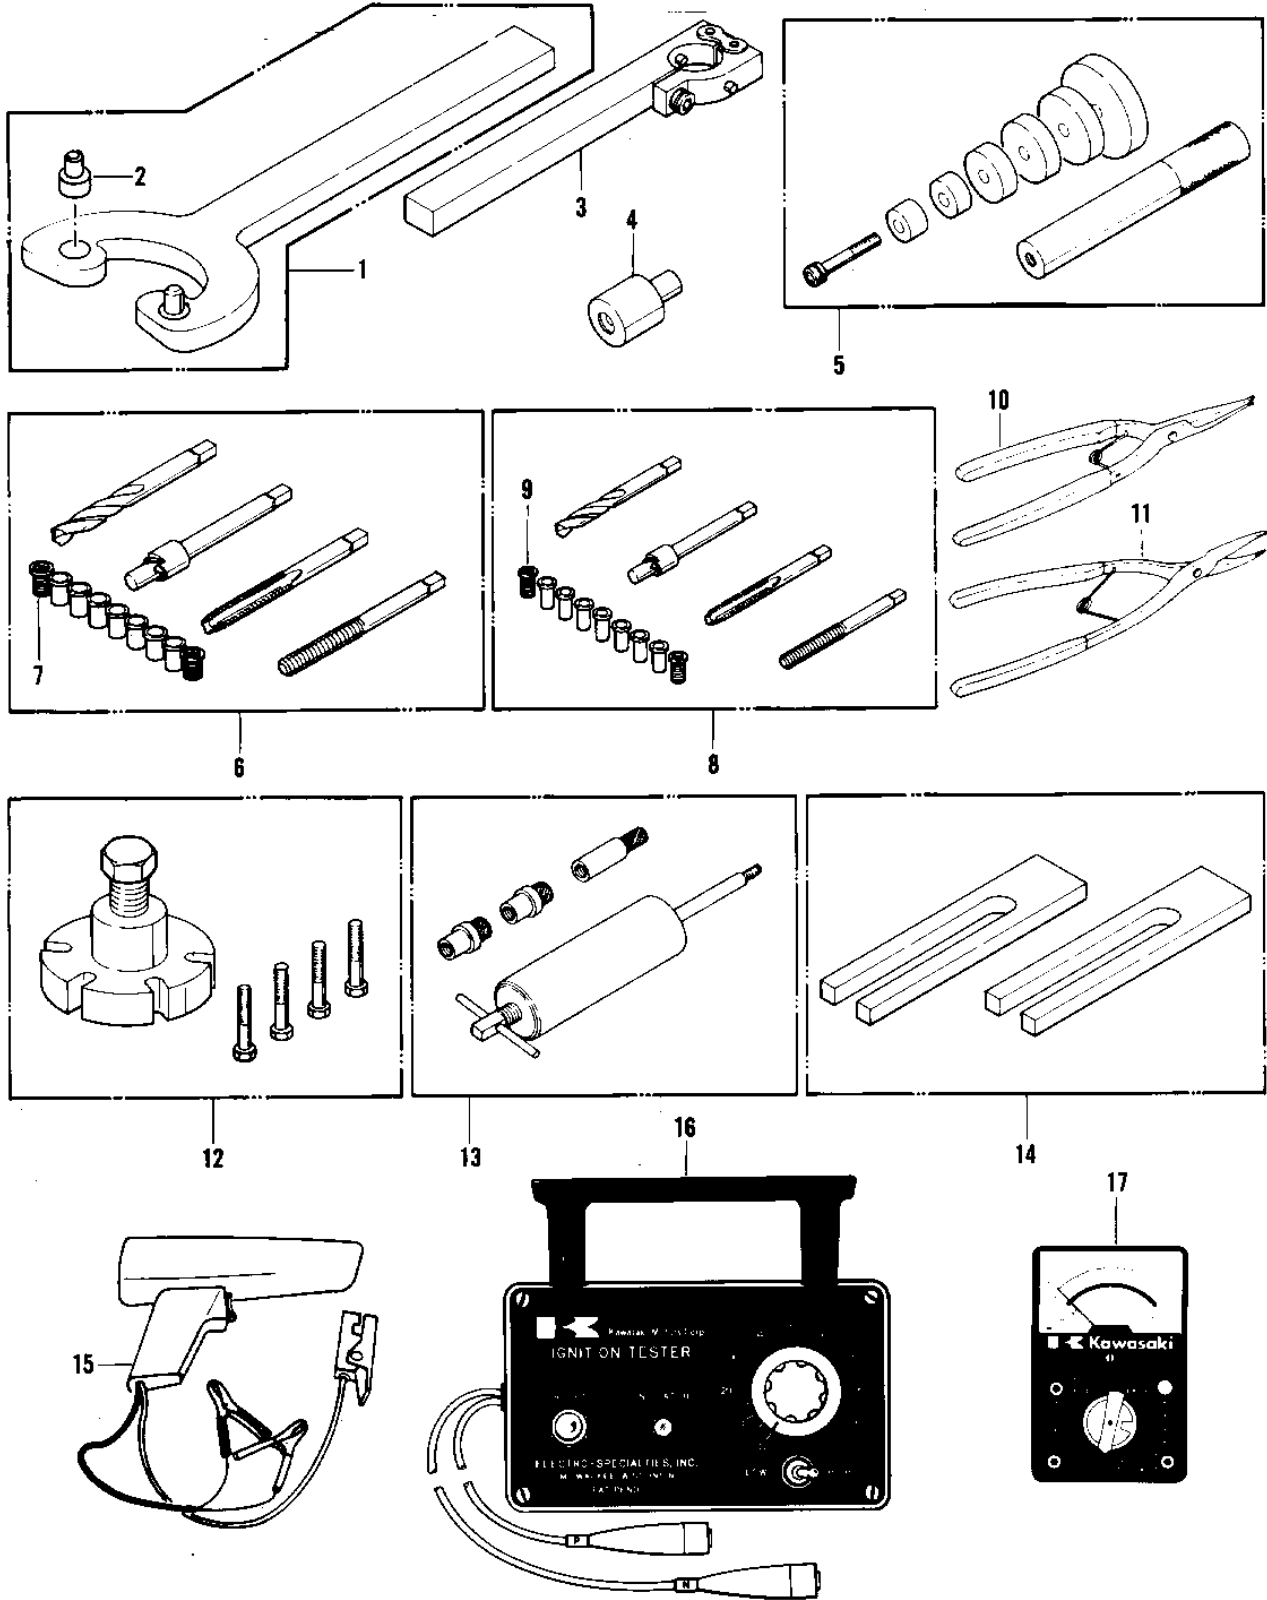

1979 JS440 PARTS DIAGRAM

SPECIAL SERVICE TOOLS ('79-'81 A3/A4/A4A)

1979 JS440 PARTS LIST

SPECIAL SERVICE TOOLS ('79-'81 A3/A4/A4A)

ITEM NAME	PART NUMBER	QUANTITY
COUPL FWHL SPAN (Canada) (Ref # 1)	W56019-002	1
HOLDER-DRIVE SHAFT (Ref # 3)	W56019-003	1
UNAVAILABLE IN PRICE BOOK (Ref # 5)	W56019-004	1
KIT-THREAD RPR,8MM (Ref # 6)	W56019-008	1
THRD INSERT 8MM (Canada) (Ref # 7)	W56019-009	1
KIT-THREAD RPR,6MM (Ref # 8)	W56019-006	1
THRD INSERT 6MM (Canada) (Ref # 9)	W56019-007	1
PLIERS,CIRCLIP,OUTSID (Ref # 10)	57001-144	1
PLIERS,CIRCLIP,INSIDE (Ref # 11)	57001-143	1
57001-259 (Canada) (Ref # 12)	T57001-259	1
57001-910 (Canada) (Ref # 13)	T57001-910	1
UNAVAILABLE IN PRICE BOOK (Ref # 14)	T57001-170	1
*** N.L.A.*** (Canada) (Ref # 15)	57001-3514	1
*** N.L.A.*** (Canada) (Ref # 16)	T56019-201	1
MULTIMETER (Ref # 17)	57001-983	1